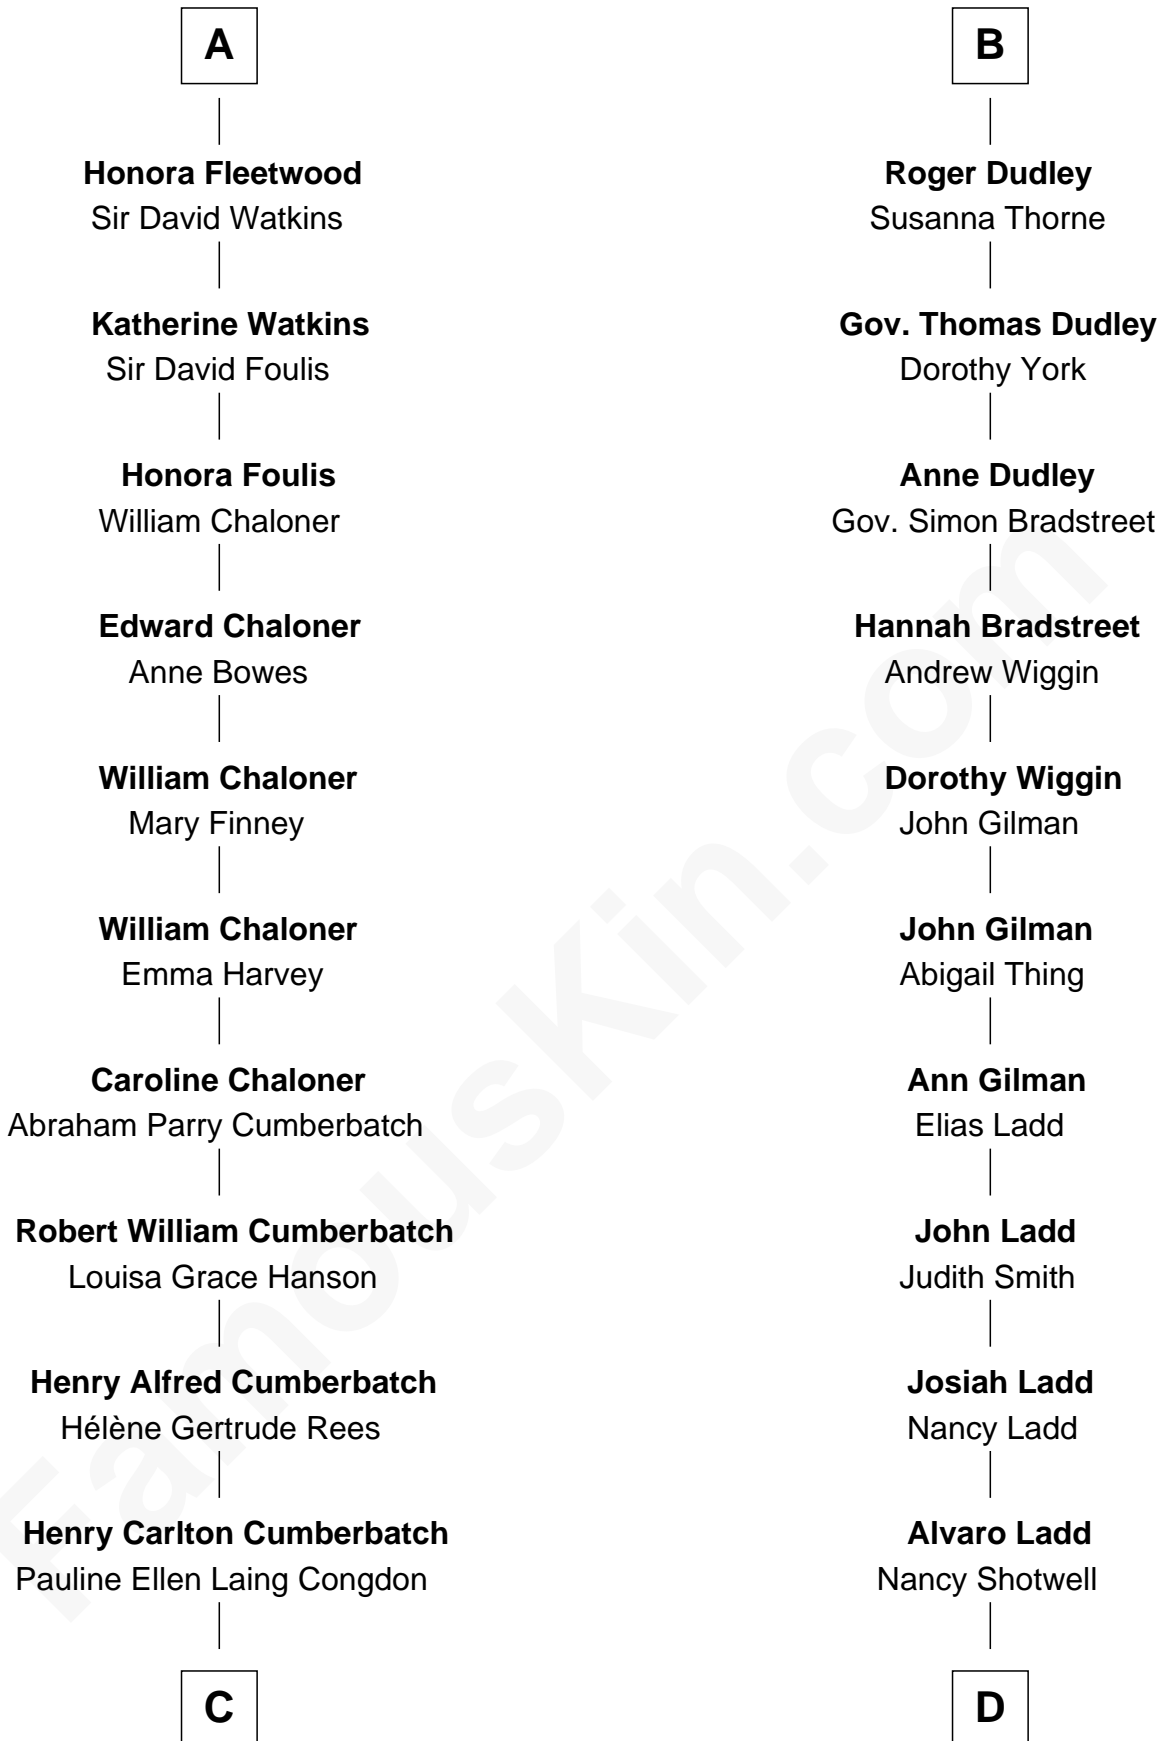

FamousKin.com Relationship Chart of

Benedict Cumberbatch
Movie, Television and Stage Actor

18th cousin 1 time removed of

Alan Ladd
Movie Actor

C

Timothy Carlton Congdon Cumberbatch

Wanda Ventham

Benedict Cumberbatch

Movie, Television and Stage Actor

D

Oscar F. Ladd

Julia Henrietta Meigs

Alan Harwood Ladd

Selina Raleigh

Alan Ladd

Movie Actor