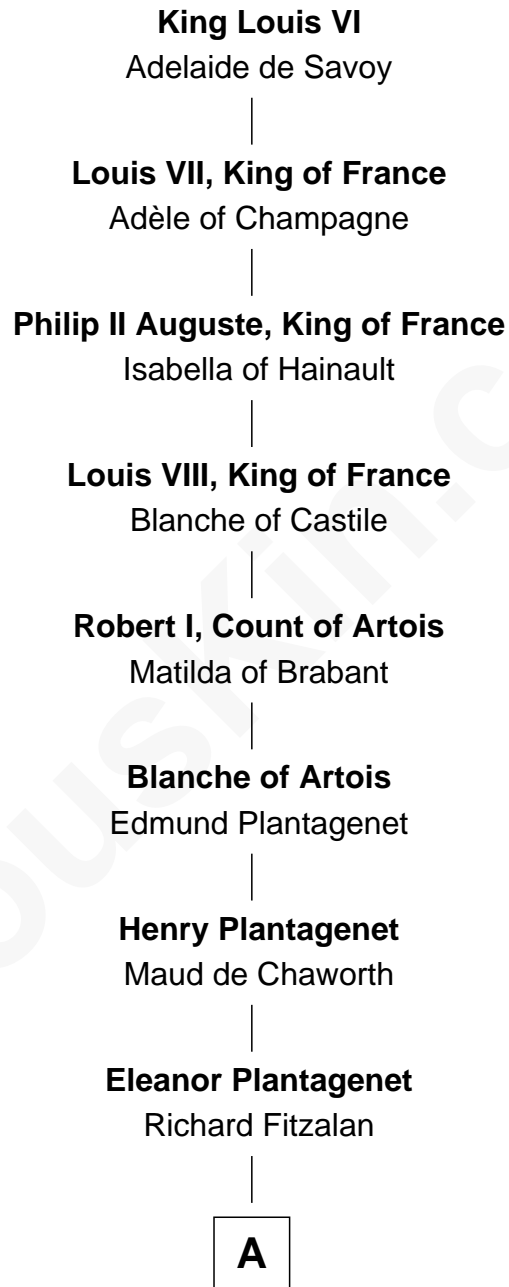

FamousKin.com Relationship Chart of

Benedict Cumberbatch

Movie, Television and Stage Actor

25th Great-grandson of

King Louis VI

King of France

A

Alice Fitzalan

Sir Thomas de Holand

Margaret de Holand

Sir John Beaufort

Edmund Beaufort

Eleanor Beauchamp

Henry Beaufort

Joan Hill

Charles Somerset

Elizabeth West

Mary Somerset

Sir William Grey

Honora Grey

Henry Denny

Katherine Denny

Sir George Fleetwood

Honora Fleetwood