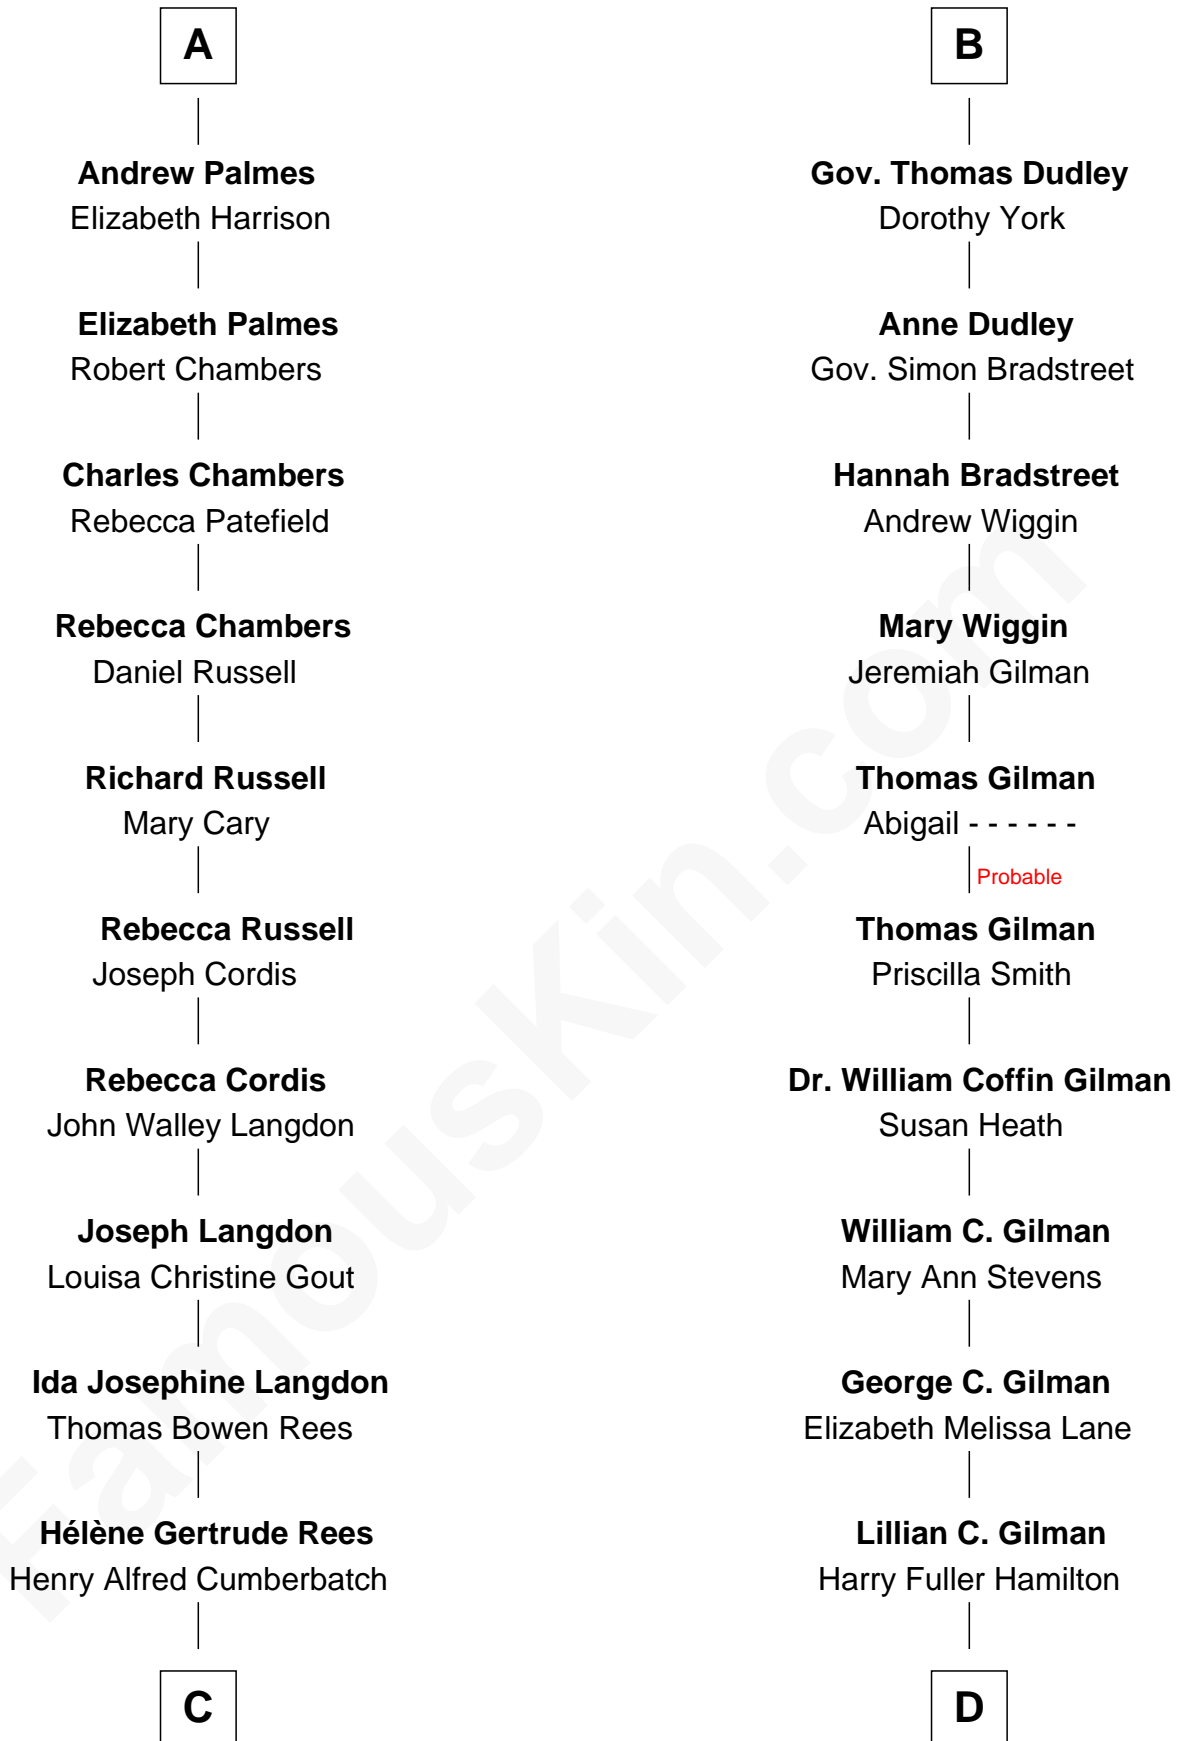

FamousKin.com

Relationship Chart of

Benedict Cumberbatch
Movie, Television and Stage Actor

18th cousin 1 time removed of

George Hamilton
TV and Movie Actor

Sir Walter Blount
 Sancha de Ayala

C

Henry Carlton Cumberbatch

Pauline Ellen Laing Congdon

Timothy Carlton Congdon Cumberbatch

Wanda Ventham

Benedict Cumberbatch

Movie, Television and Stage Actor

D

George William Hamilton

Anne Lucille Stevens