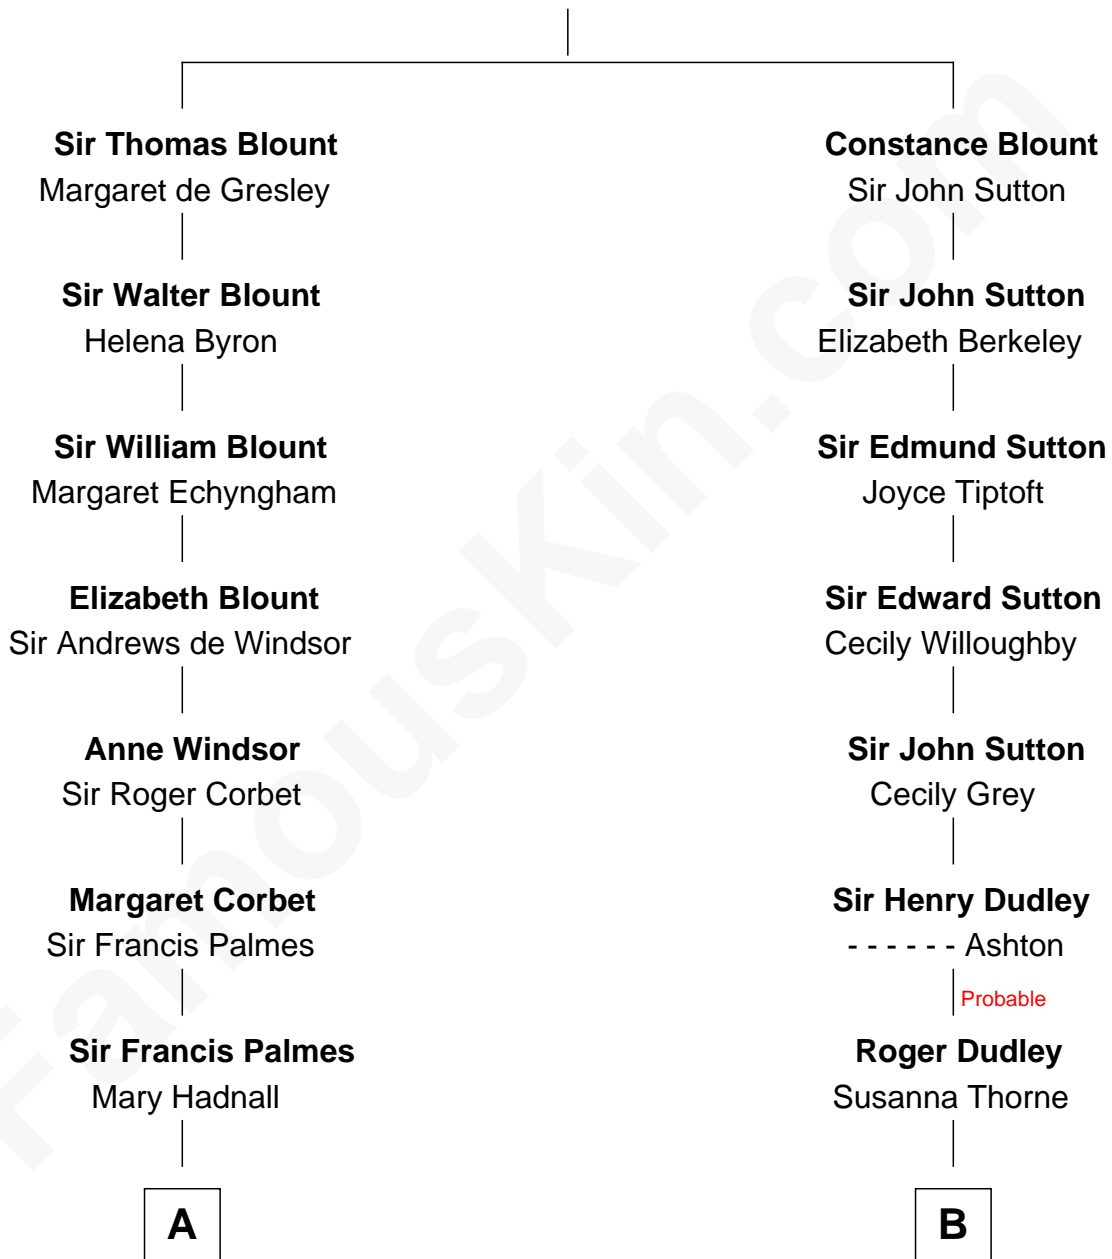

FamousKin.com

Relationship Chart of

Benedict Cumberbatch
Movie, Television and Stage Actor

18th cousin 1 time removed of

George Hamilton
TV and Movie Actor

Sir Walter Blount
 Sancha de Ayala

C

Henry Carlton Cumberbatch