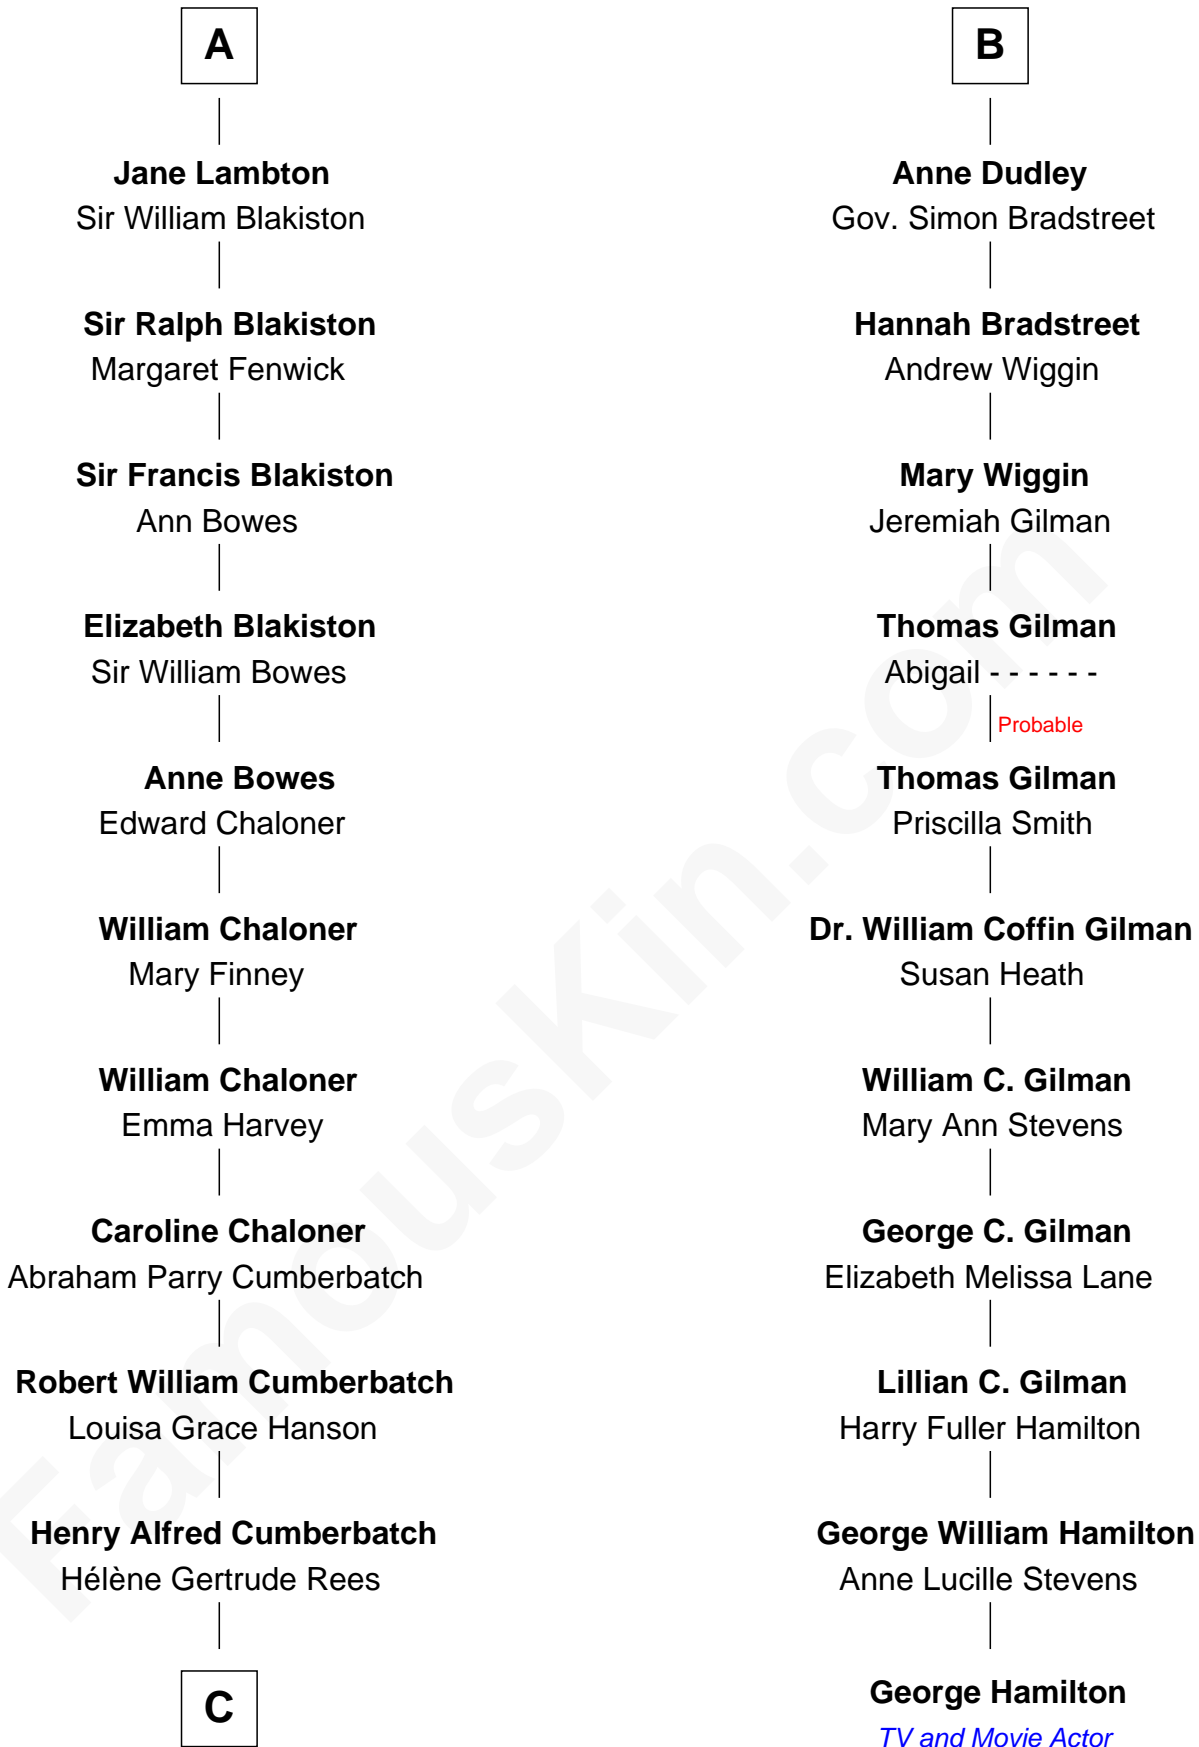

FamousKin.com Relationship Chart of

Benedict Cumberbatch
Movie, Television and Stage Actor

17th cousin 2 times removed of

George Hamilton
TV and Movie Actor

C

Henry Carlton Cumberbatch

Pauline Ellen Laing Congdon

Timothy Carlton Congdon Cumberbatch

Wanda Ventham

Benedict Cumberbatch

Movie, Television and Stage Actor

FamousKin.com