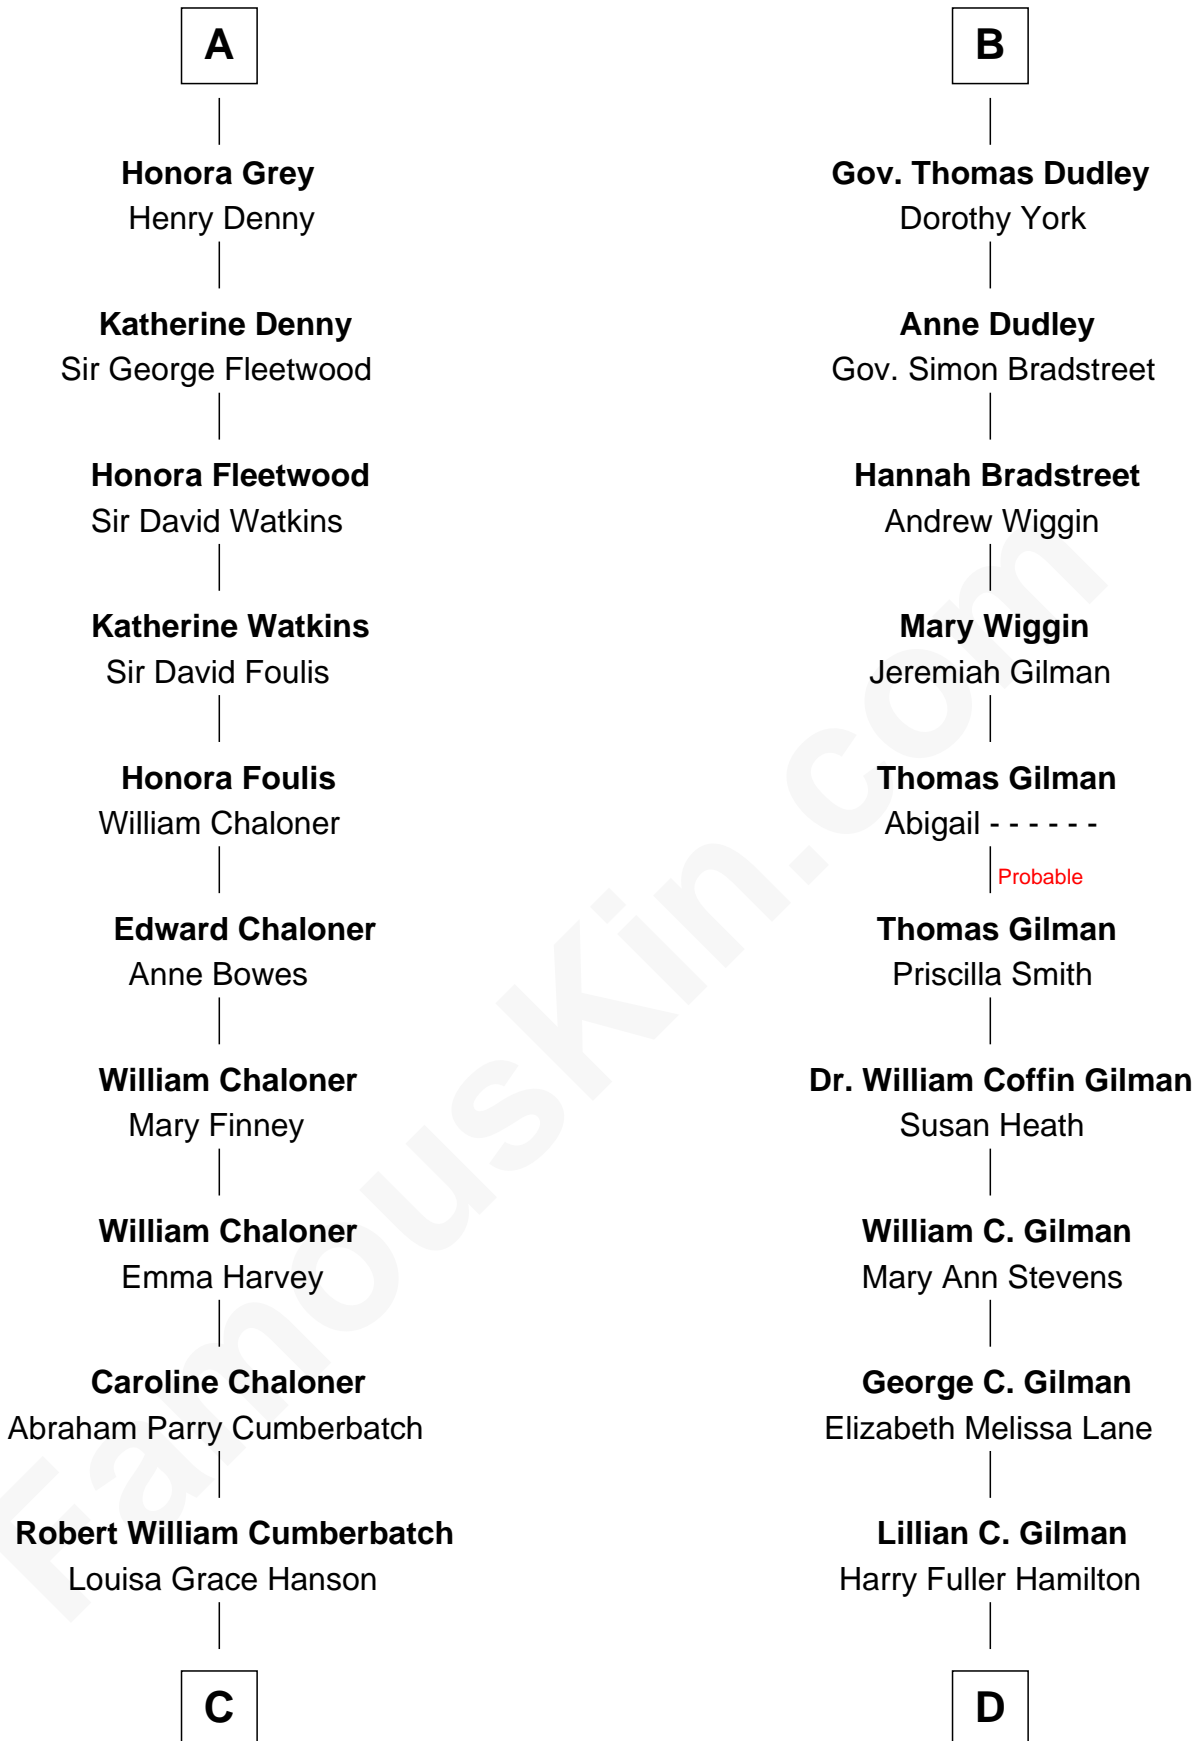

## Relationship Chart of

### Benedict Cumberbatch

Movie, Television and Stage Actor

18th cousin 2 times removed of

**George Hamilton**  
TV and Movie Actor

FamousKin.com