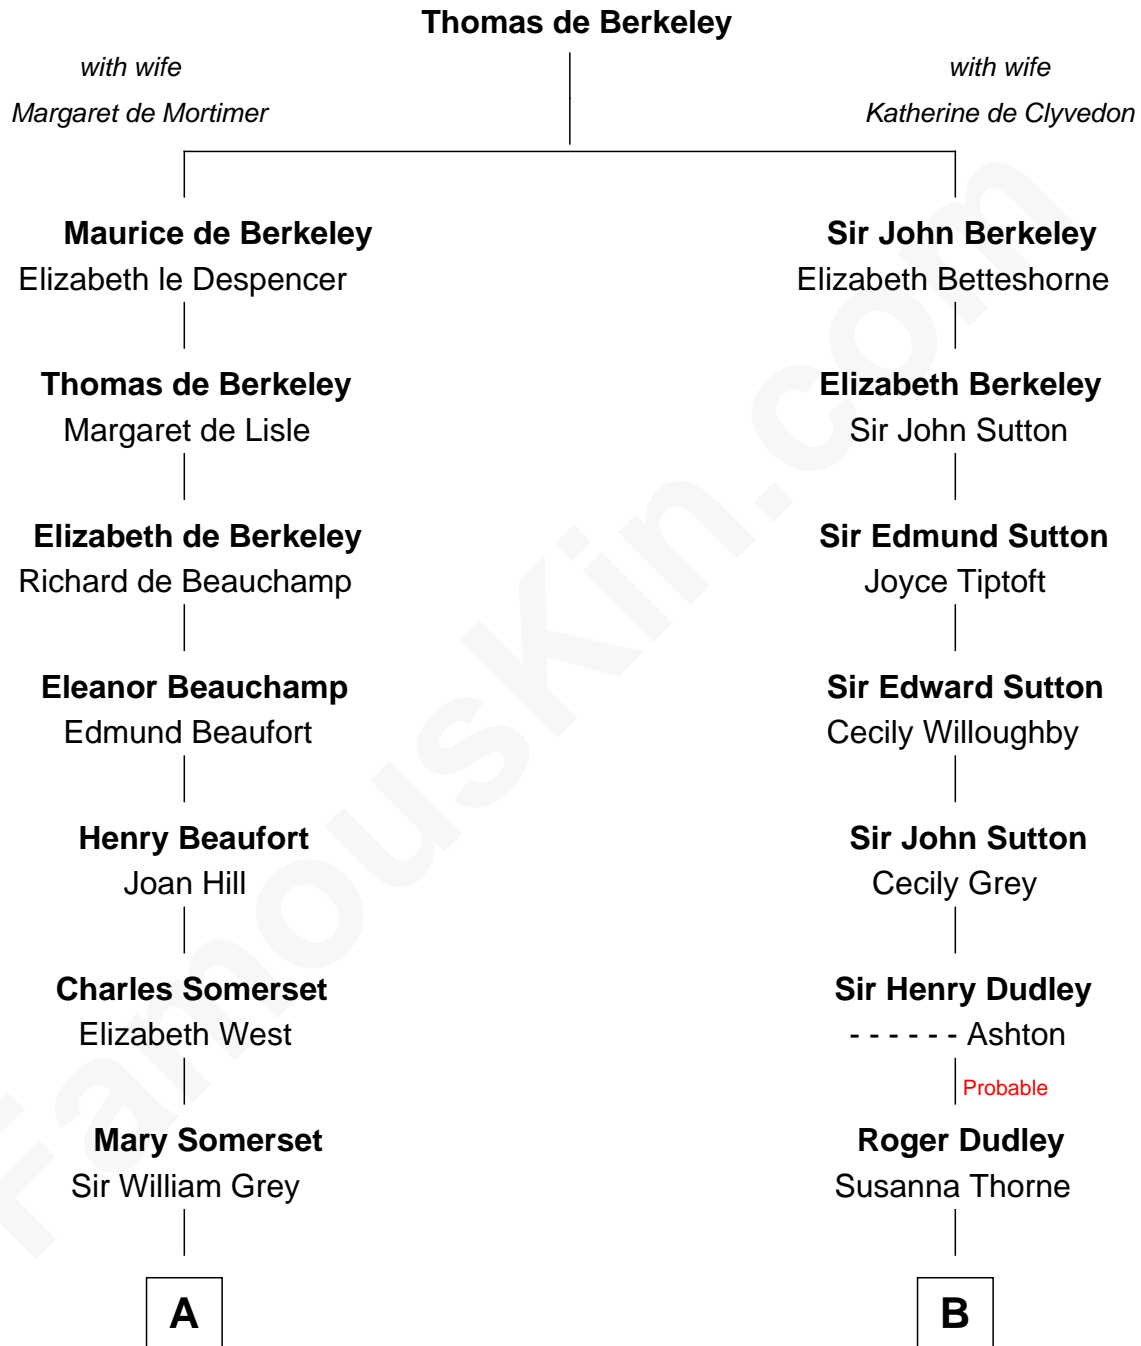

## Relationship Chart of

### Benedict Cumberbatch

Movie, Television and Stage Actor

18th cousin 2 times removed of

**George Hamilton**  
TV and Movie Actor

FamousKin.com