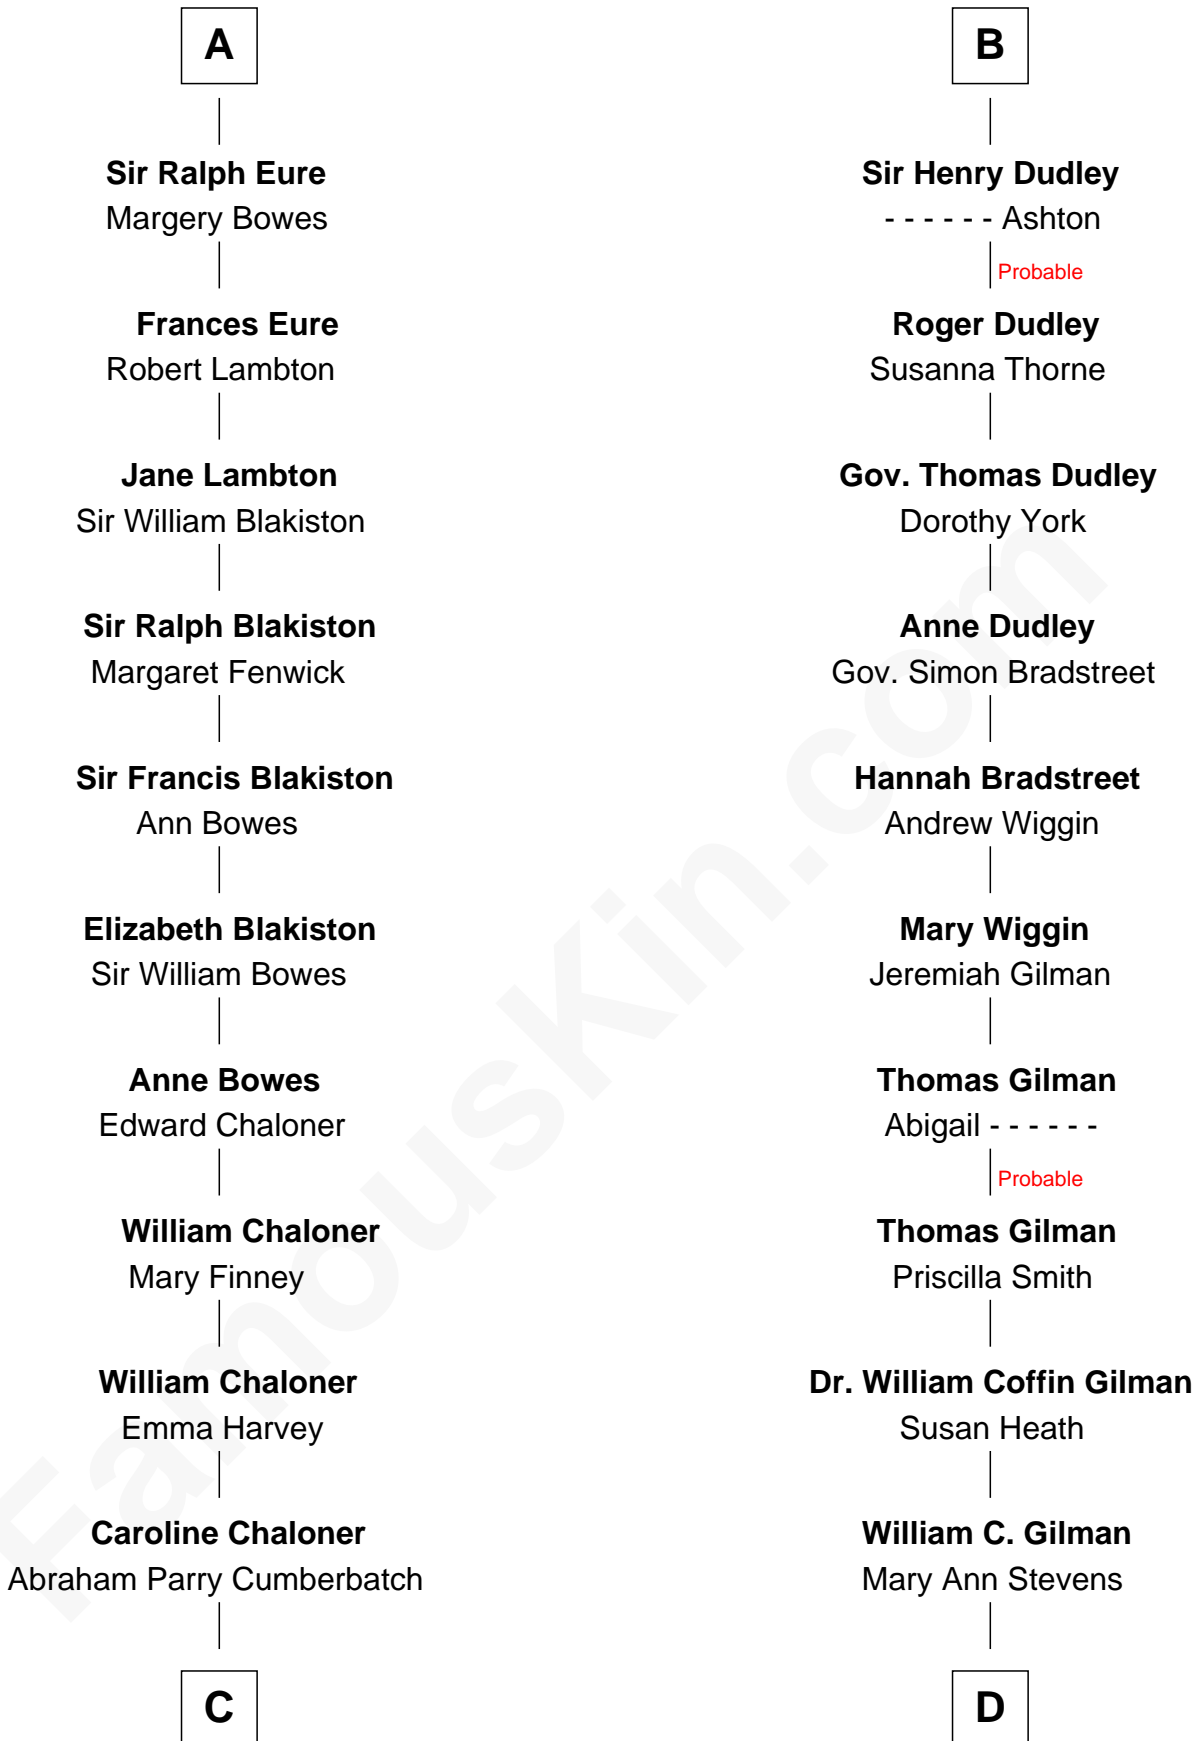

FamousKin.com

Relationship Chart of

Benedict Cumberbatch
Movie, Television and Stage Actor

20th cousin 1 time removed of

George Hamilton
TV and Movie Actor

Ralph de Stafford
 Margaret de Audley

C

Robert William Cumberbatch

Louisa Grace Hanson

Henry Alfred Cumberbatch

Hélène Gertrude Rees

Henry Carlton Cumberbatch

Pauline Ellen Laing Congdon

Timothy Carlton Congdon Cumberbatch

Wanda Ventham

Benedict Cumberbatch