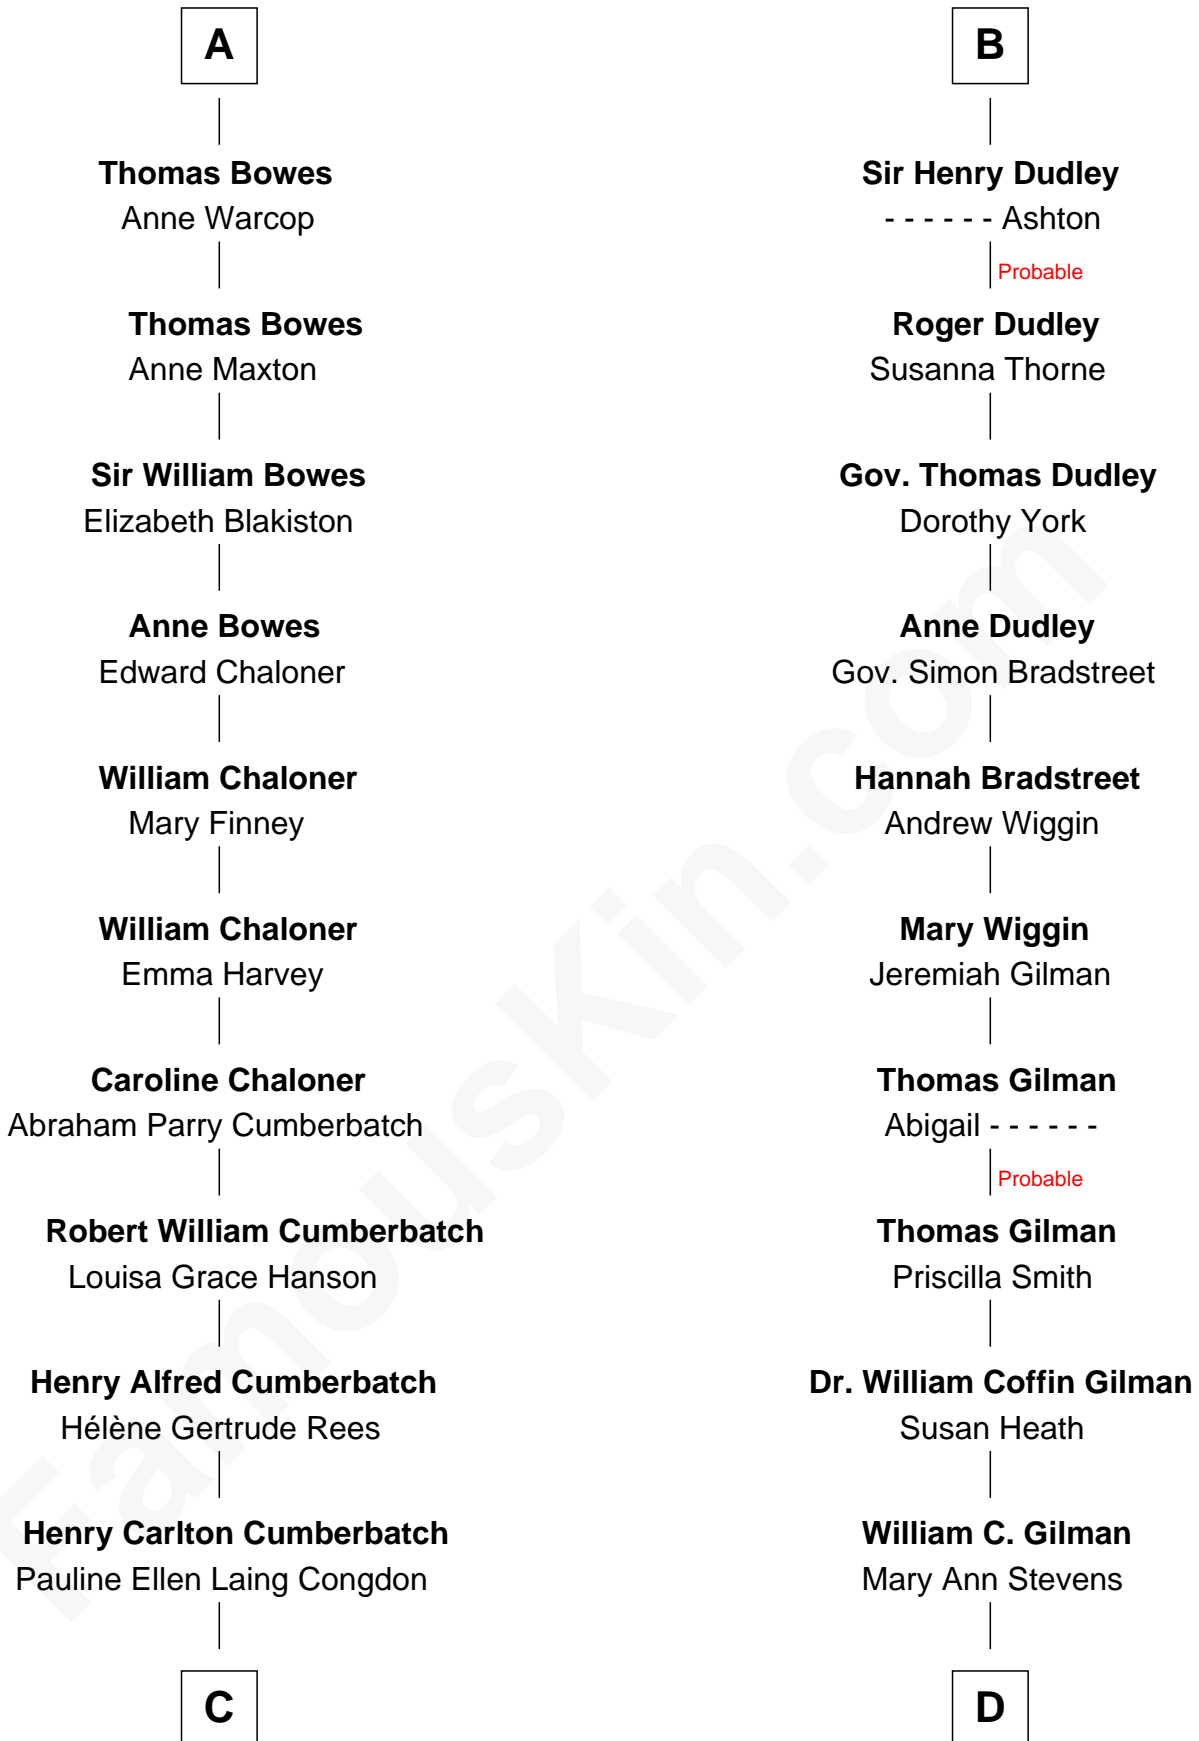

FamousKin.com

Relationship Chart of

Benedict Cumberbatch

Movie, Television and Stage Actor

18th cousin 2 times removed of

George Hamilton

TV and Movie Actor

Edmund Fitzalan

Alice de Warenne

C

Timothy Carlton Congdon Cumberbatch

Wanda Ventham

Benedict Cumberbatch

Movie, Television and Stage Actor

D

George C. Gilman