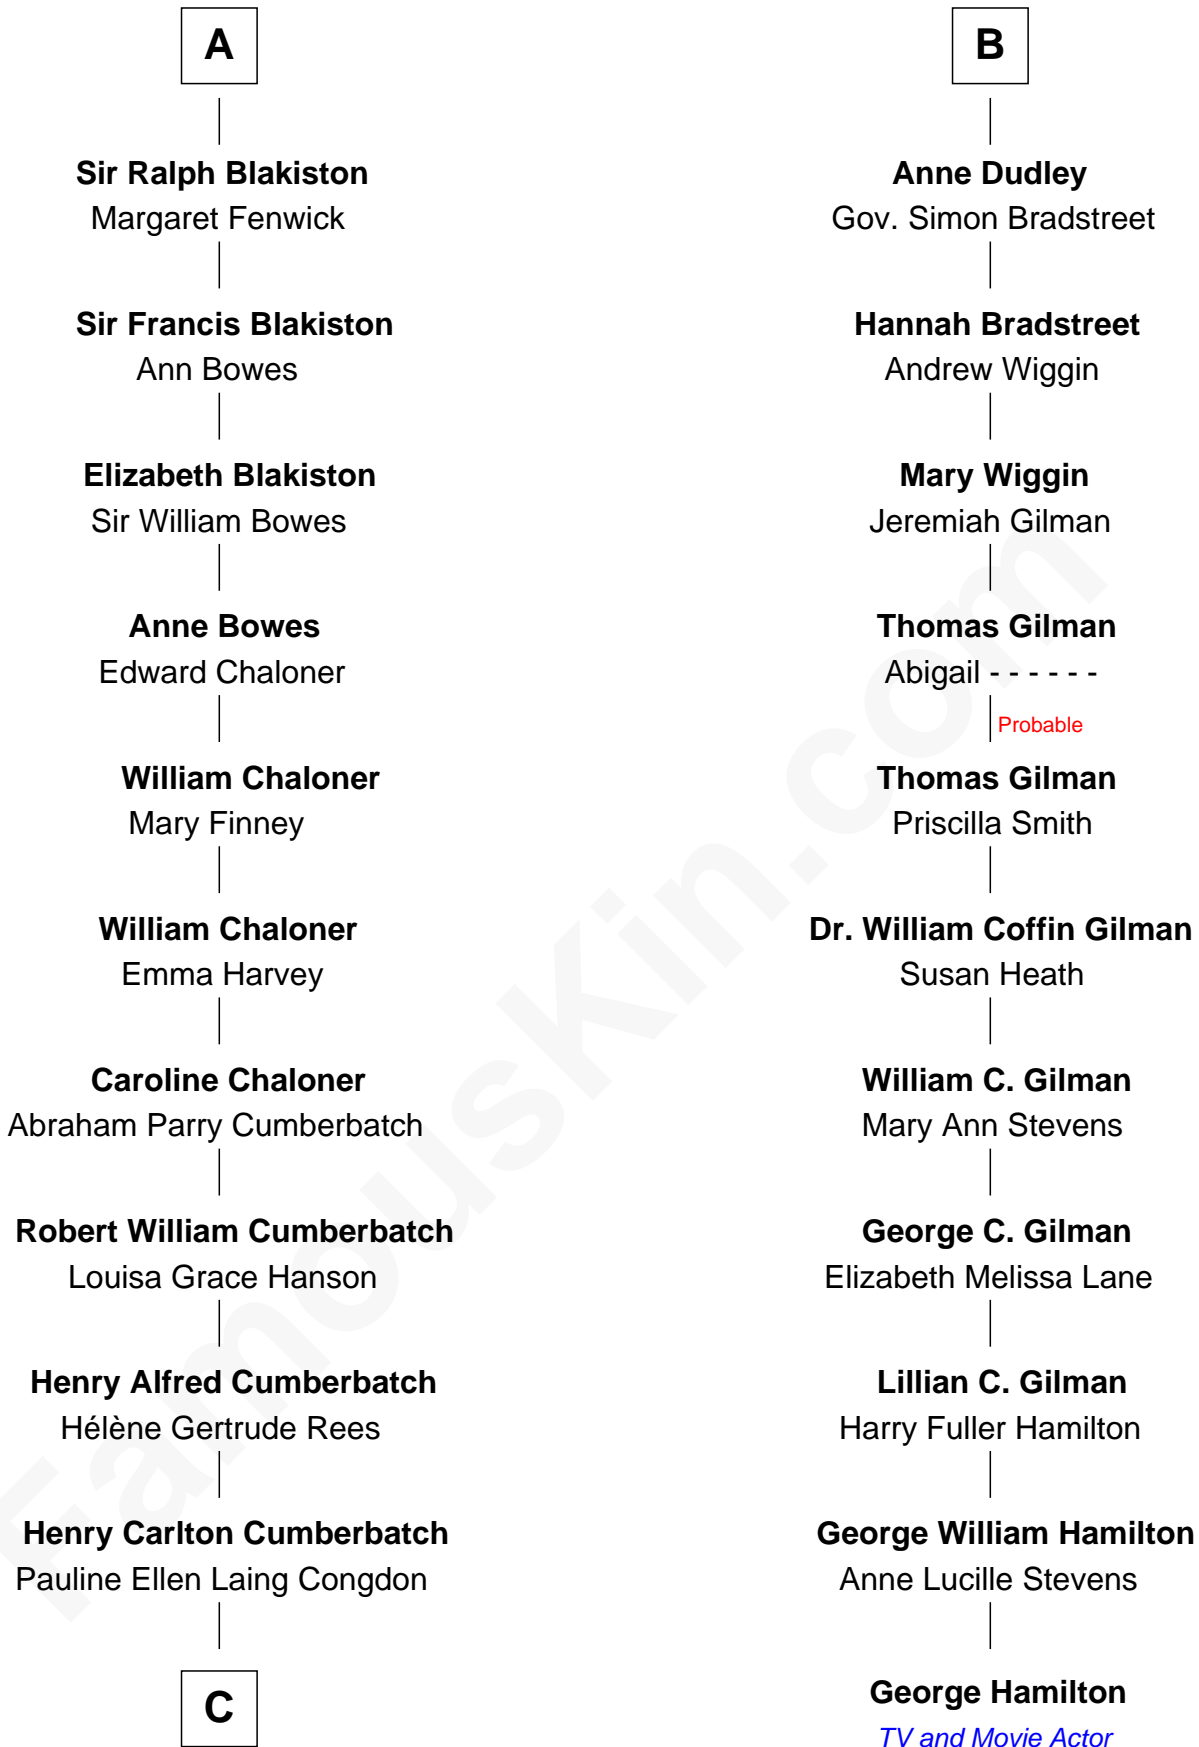

# FamousKin.com

## Relationship Chart of

**Benedict Cumberbatch**  
*Movie, Television and Stage Actor*

17th cousin 1 time removed of

**George Hamilton**  
*TV and Movie Actor*

**Timothy Carlton Congdon Cumberbatch**

Wanda Ventham