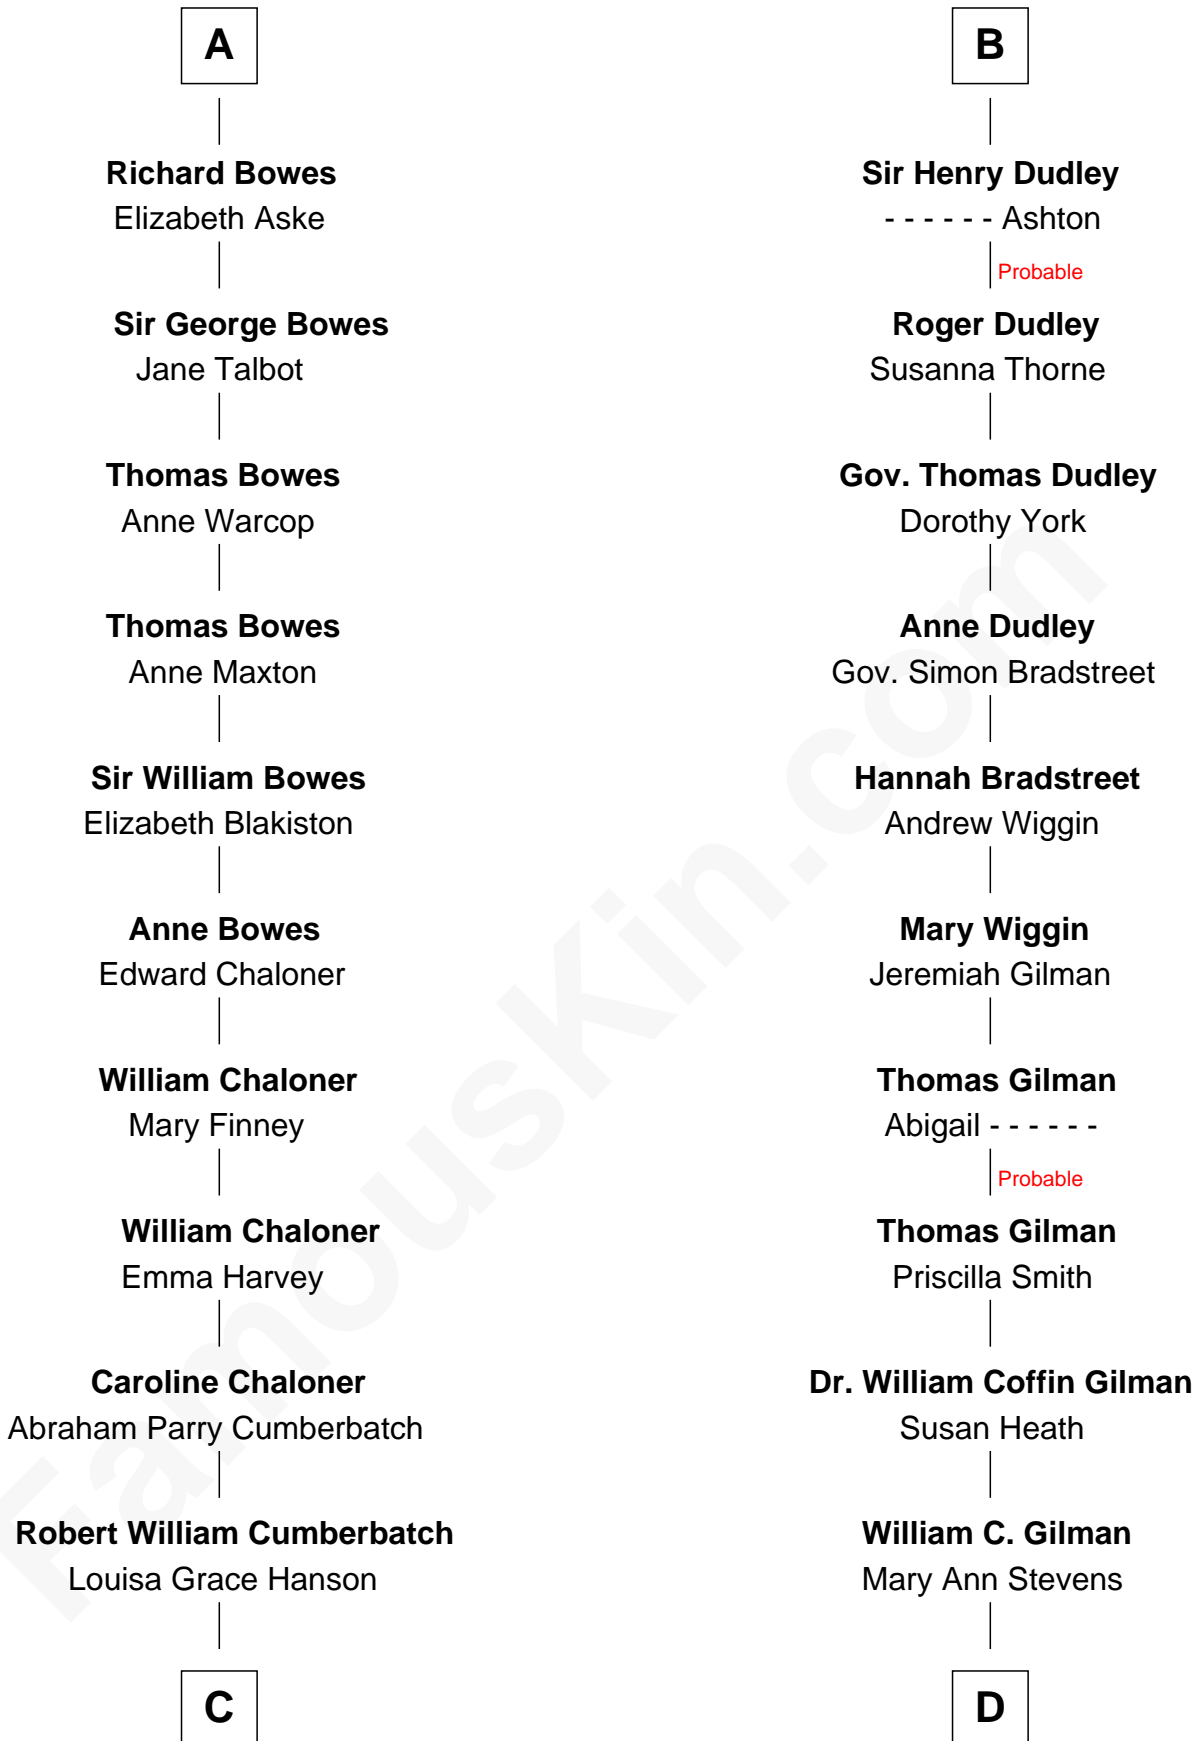

FamousKin.com
Relationship Chart of
Benedict Cumberbatch
Movie, Television and Stage Actor

20th cousin of

George Hamilton
TV and Movie Actor

Eudo la Zouche
 Milicent de Cantilupe

C

Henry Alfred Cumberbatch