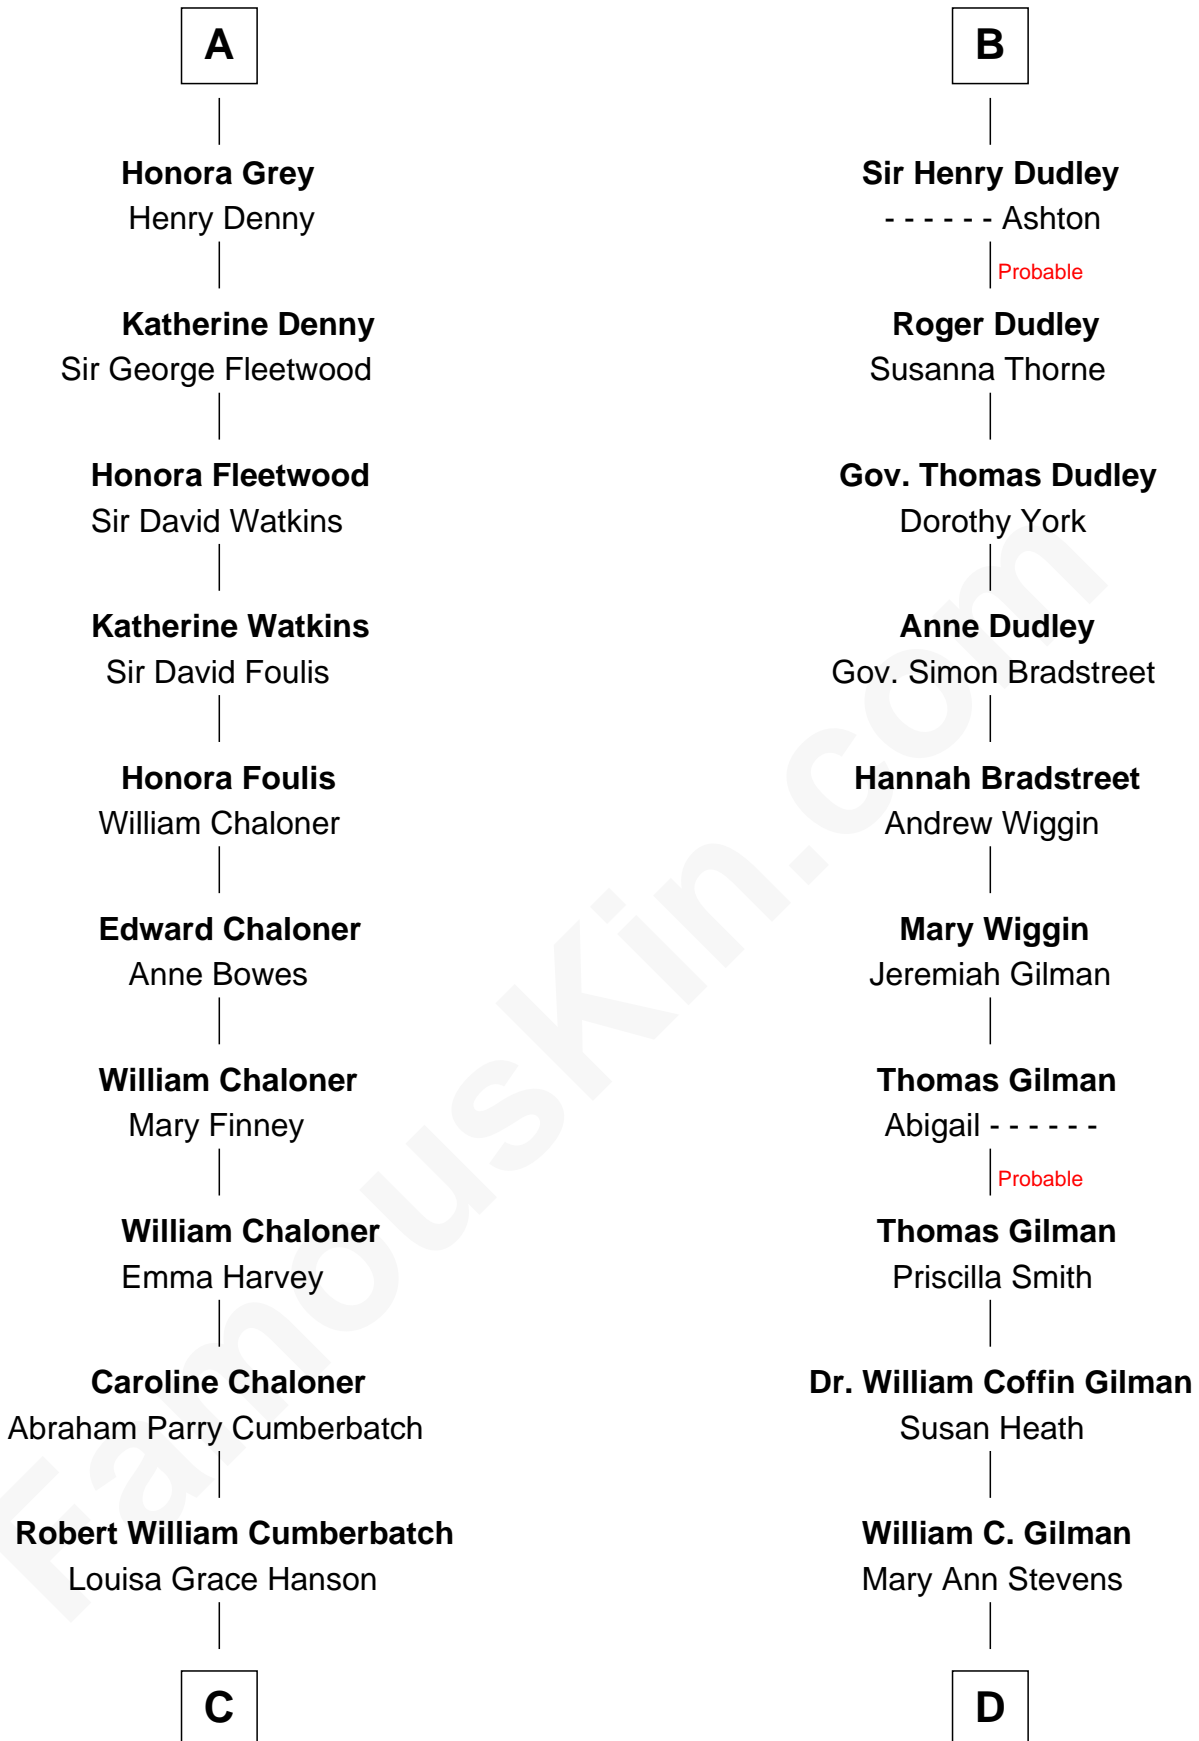

FamousKin.com
Relationship Chart of
Benedict Cumberbatch
Movie, Television and Stage Actor

20th cousin of

George Hamilton
TV and Movie Actor

C

Henry Alfred Cumberbatch

Hélène Gertrude Rees

Henry Carlton Cumberbatch

Pauline Ellen Laing Congdon

Timothy Carlton Congdon Cumberbatch

Wanda Ventham

Benedict Cumberbatch

Movie, Television and Stage Actor

D

George C. Gilman

Elizabeth Melissa Lane