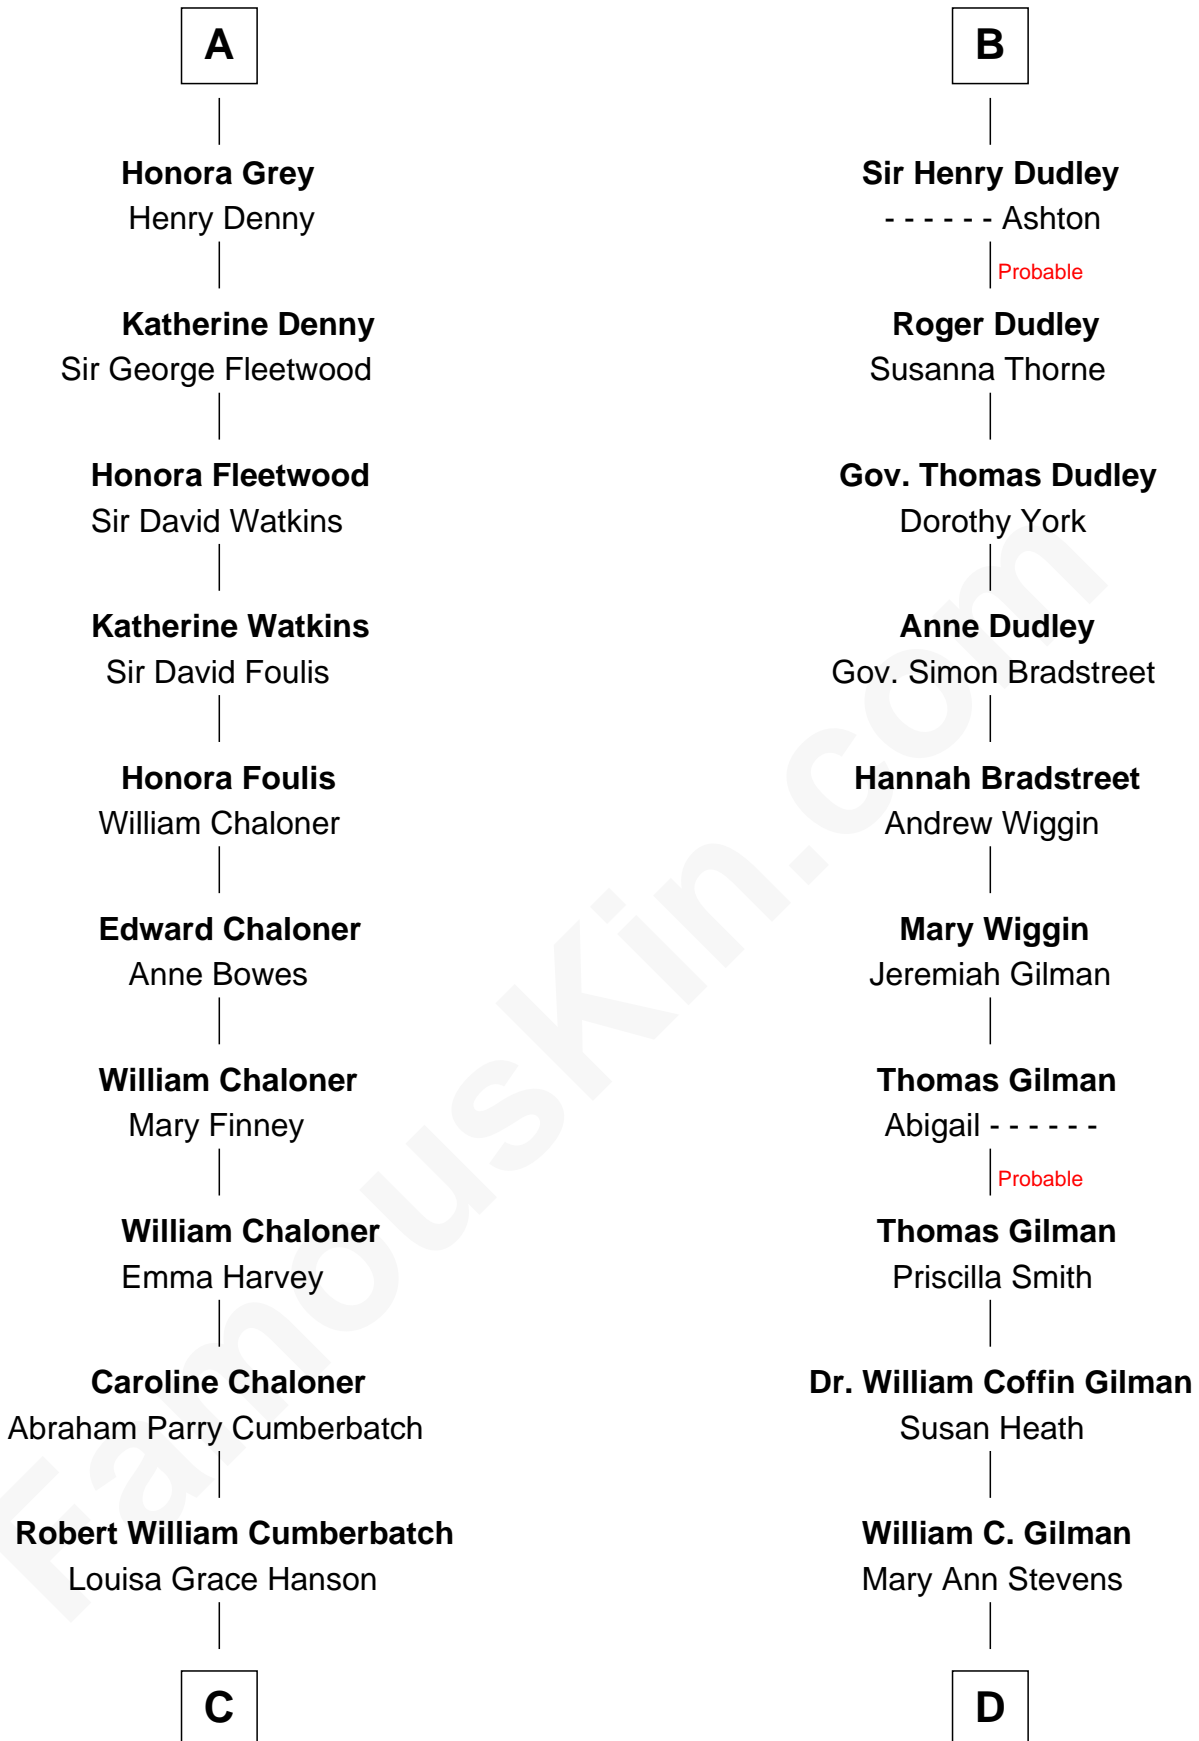

# FamousKin.com Relationship Chart of

**Benedict Cumberbatch**  
*Movie, Television and Stage Actor*

20th cousin of

**George Hamilton**  
*TV and Movie Actor*

**Sir Robert de Holland**  
Maude la Zouche

**C**

**Henry Alfred Cumberbatch**

Hélène Gertrude Rees

**Henry Carlton Cumberbatch**

Pauline Ellen Laing Congdon

**Timothy Carlton Congdon Cumberbatch**

Wanda Ventham

**Benedict Cumberbatch**

*Movie, Television and Stage Actor*

**D**

**George C. Gilman**

Elizabeth Melissa Lane

**Lillian C. Gilman**

Harry Fuller Hamilton

**George William Hamilton**

Anne Lucille Stevens

**George Hamilton**