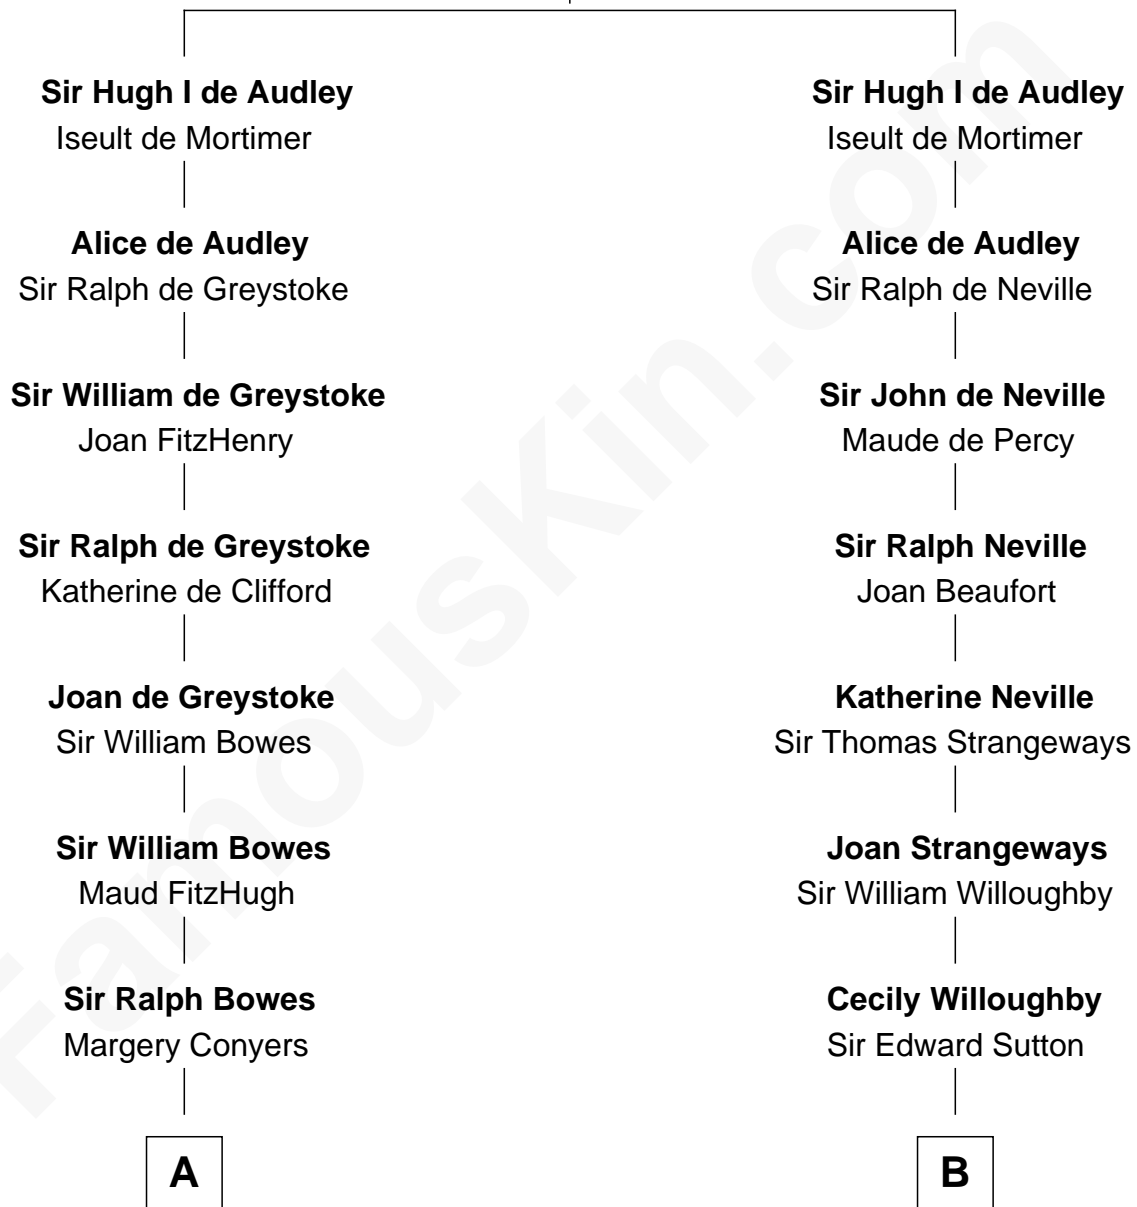

## Relationship Chart of

**Benedict Cumberbatch**  
*Movie, Television and Stage Actor*

20th cousin 1 time removed of

**George Hamilton**  
*TV and Movie Actor*

**Sir James de Audley**  
 Ela Longespee

**C**

**Henry Alfred Cumberbatch**  
Hélène Gertrude Rees

**Henry Carlton Cumberbatch**  
Pauline Ellen Laing Congdon

**Timothy Carlton Congdon Cumberbatch**  
Wanda Ventham

**Benedict Cumberbatch**  
*Movie, Television and Stage Actor*