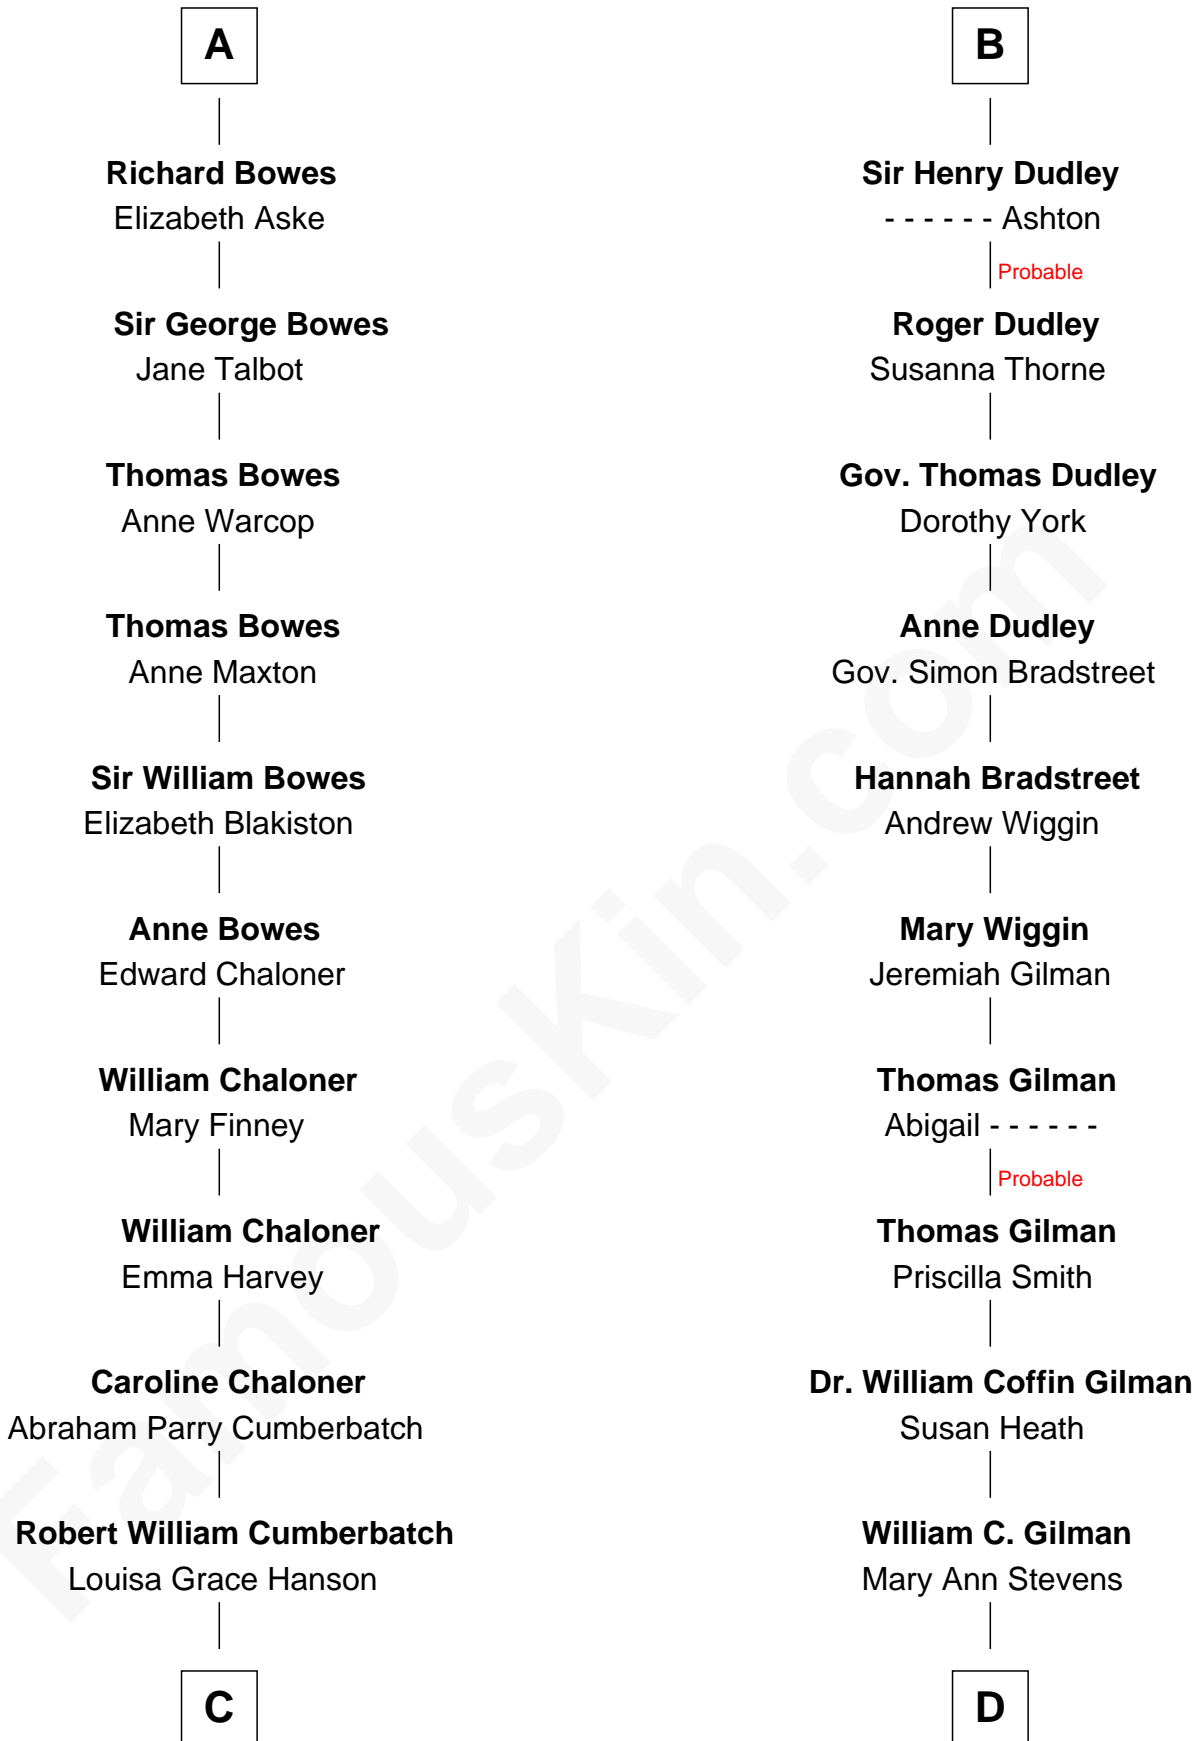

FamousKin.com
Relationship Chart of
Benedict Cumberbatch
Movie, Television and Stage Actor

20th cousin of

George Hamilton
TV and Movie Actor

Sir Thomas de Berkeley
 Joan de Ferrers

C

Henry Alfred Cumberbatch