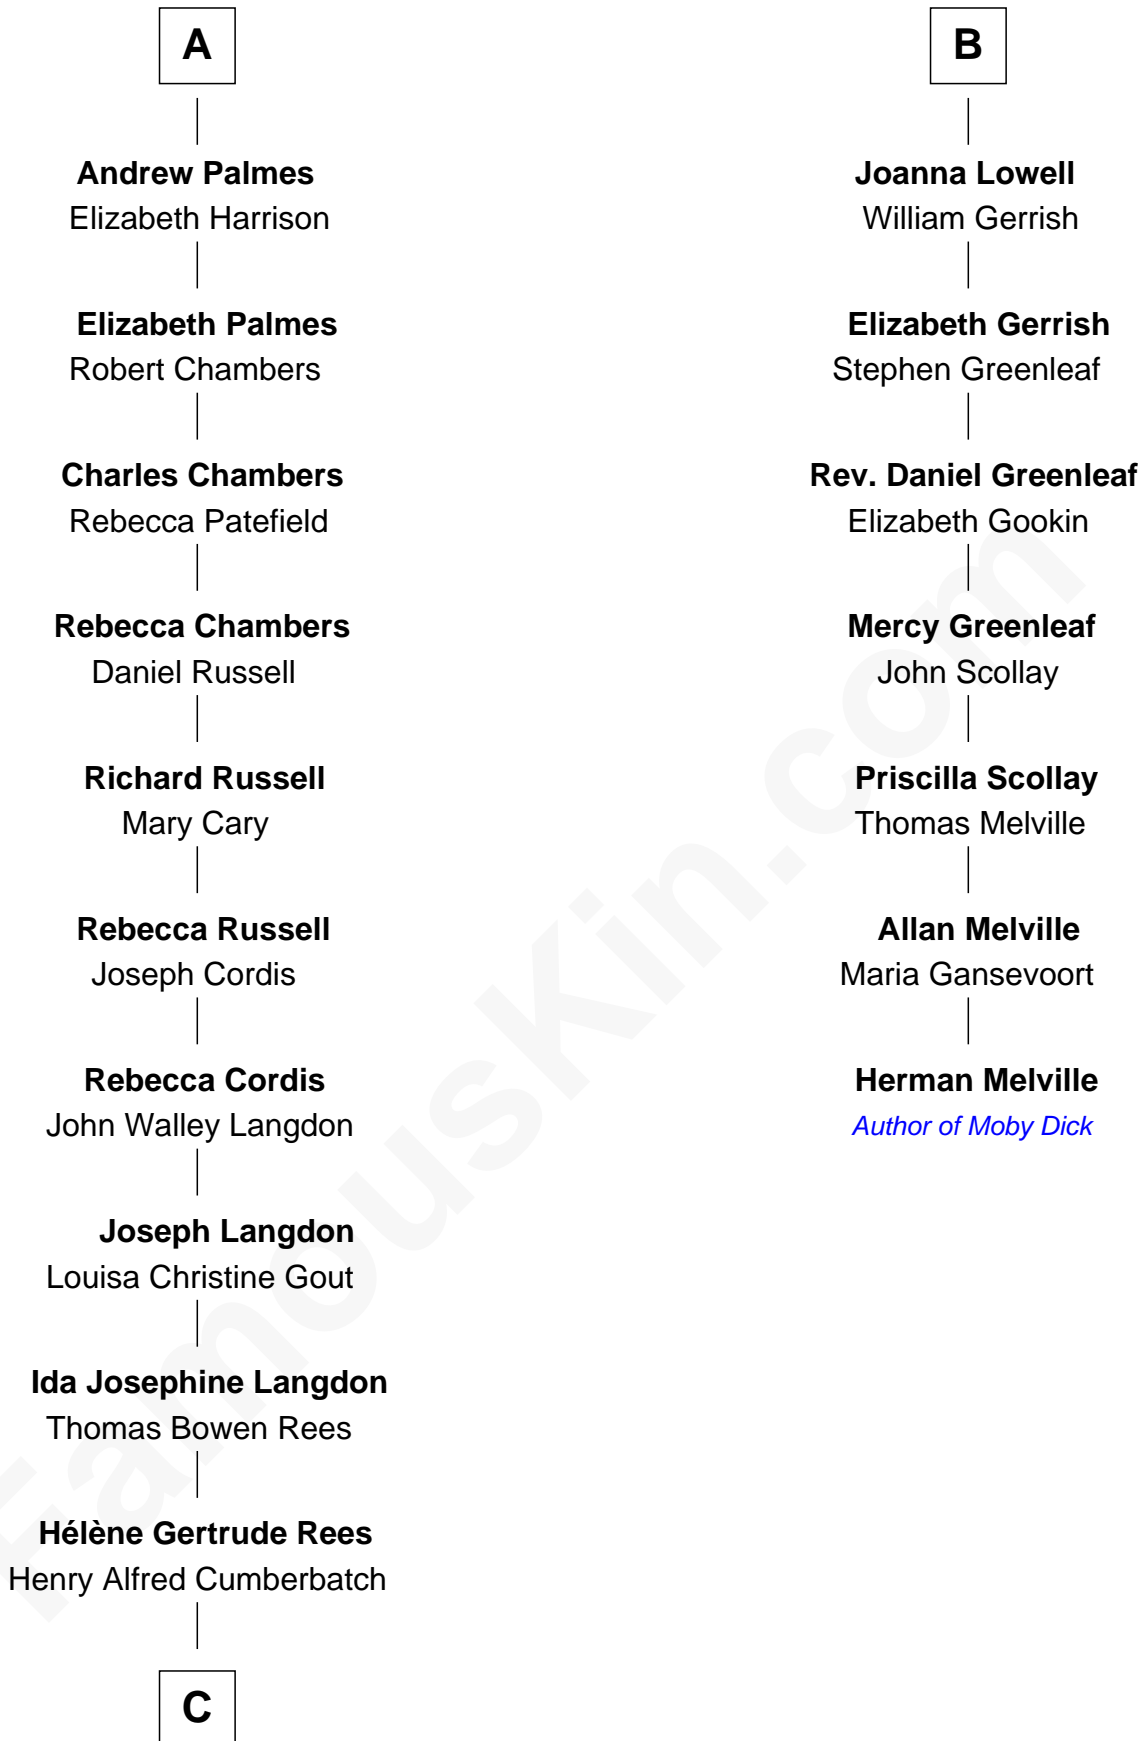

FamousKin.com Relationship Chart of

Benedict Cumberbatch
Movie, Television and Stage Actor

13th cousin 6 times removed of

Herman Melville
Author of Moby Dick

C

Henry Carlton Cumberbatch

Pauline Ellen Laing Congdon

Timothy Carlton Congdon Cumberbatch

Wanda Ventham

Benedict Cumberbatch

Movie, Television and Stage Actor

FamousKin.com