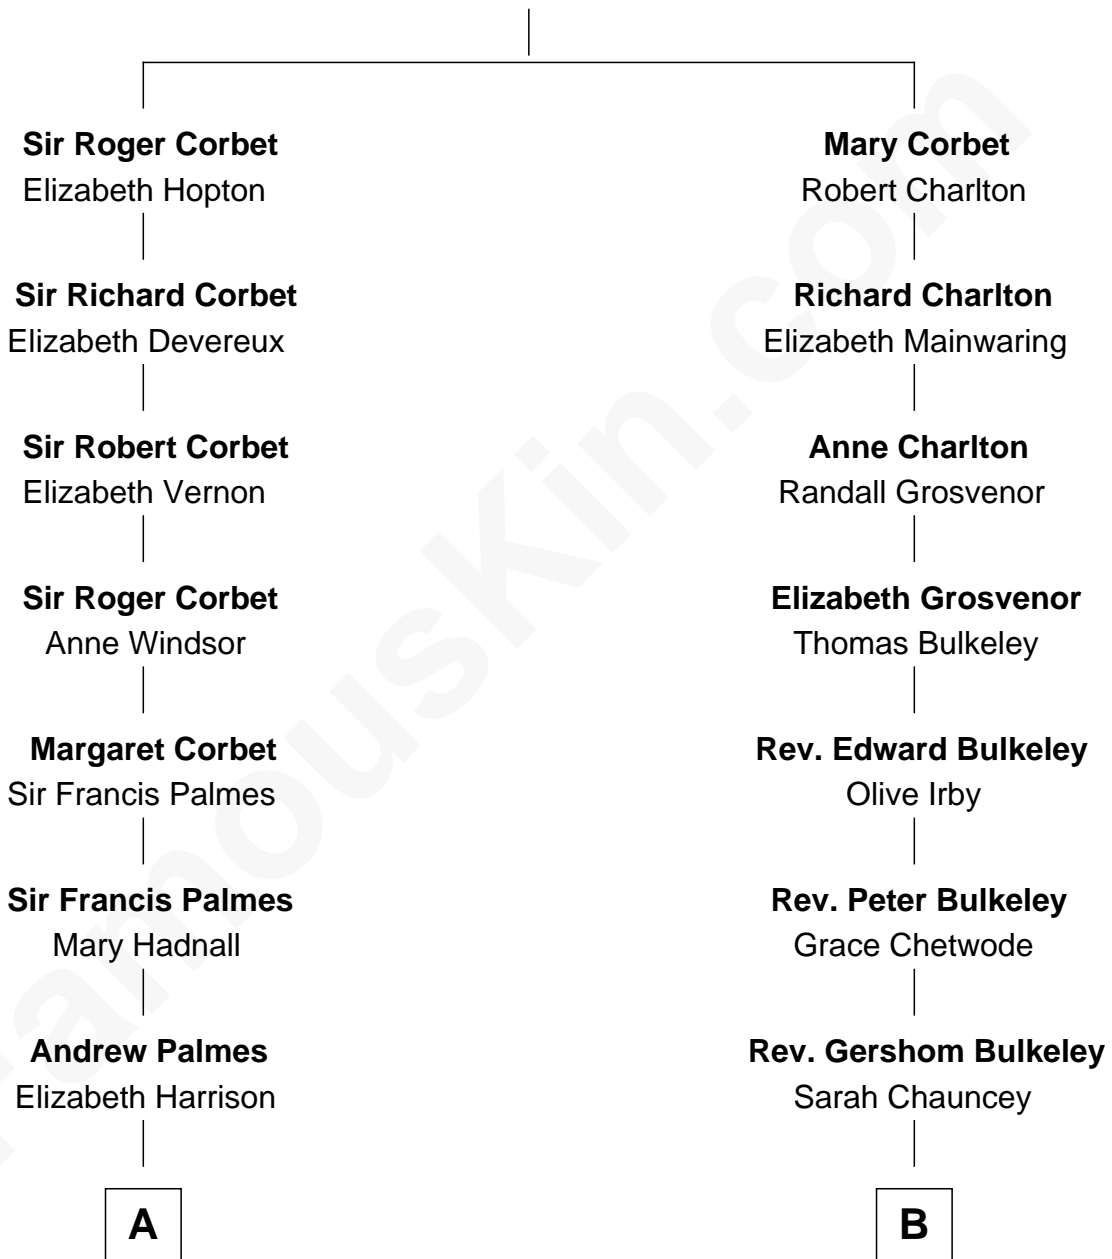

## Relationship Chart of

**Benedict Cumberbatch**  
*Movie, Television and Stage Actor*

15th cousin 3 times removed of

**Dick Clark**  
*Radio and TV Host*

**Sir Robert Corbet**  
 Margaret - - - - -

**Timothy Carlton Congdon Cumberbatch**

Wanda Ventham

**Benedict Cumberbatch**

*Movie, Television and Stage Actor*

FamousKin.com