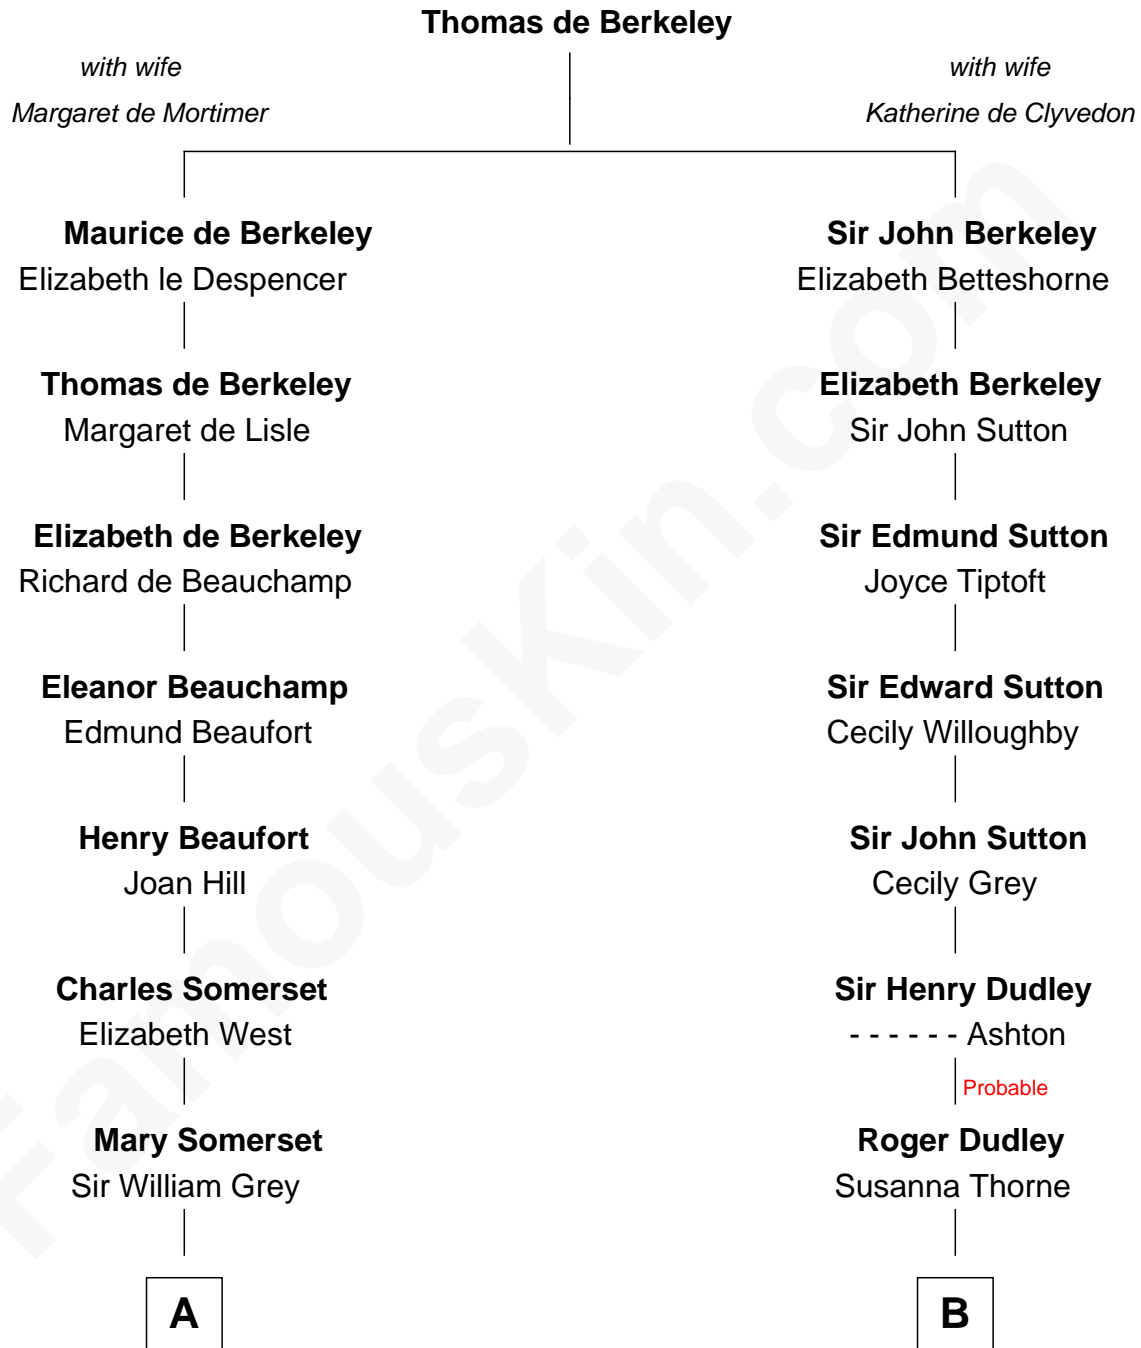

FamousKin.com Relationship Chart of

Benedict Cumberbatch
Movie, Television and Stage Actor

17th cousin 3 times removed of

Dick Clark
Radio and TV Host

C

Henry Alfred Cumberbatch

Hélène Gertrude Rees

Henry Carlton Cumberbatch

Pauline Ellen Laing Congdon

Timothy Carlton Congdon Cumberbatch

Wanda Ventham

Benedict Cumberbatch

Movie, Television and Stage Actor