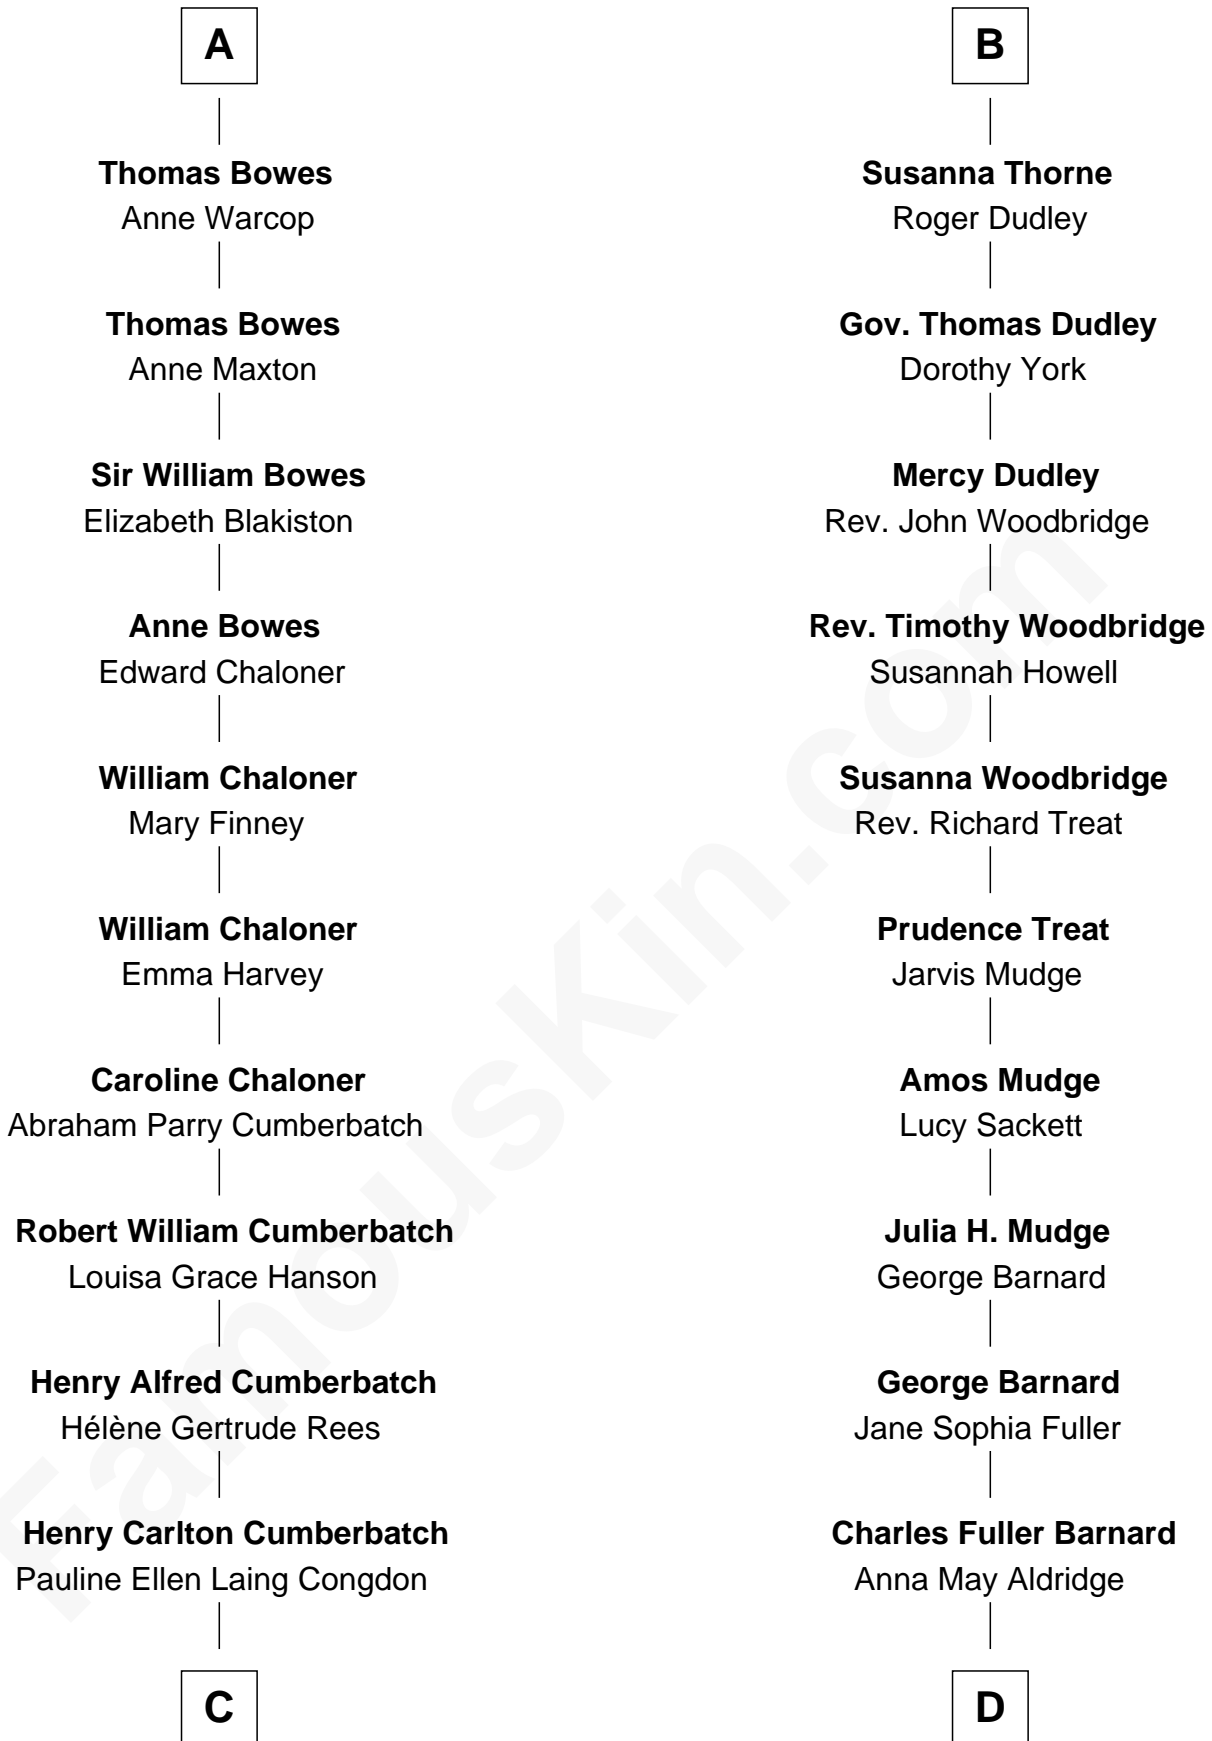

FamousKin.com
Relationship Chart of
Benedict Cumberbatch
Movie, Television and Stage Actor

18th cousin of
Dick Clark
Radio and TV Host

C

Timothy Carlton Congdon Cumberbatch

Wanda Ventham

Benedict Cumberbatch

Movie, Television and Stage Actor

D

Julia Fuller Barnard

Richard Augustus Clark

Dick Clark

Radio and TV Host

FamousKin.com