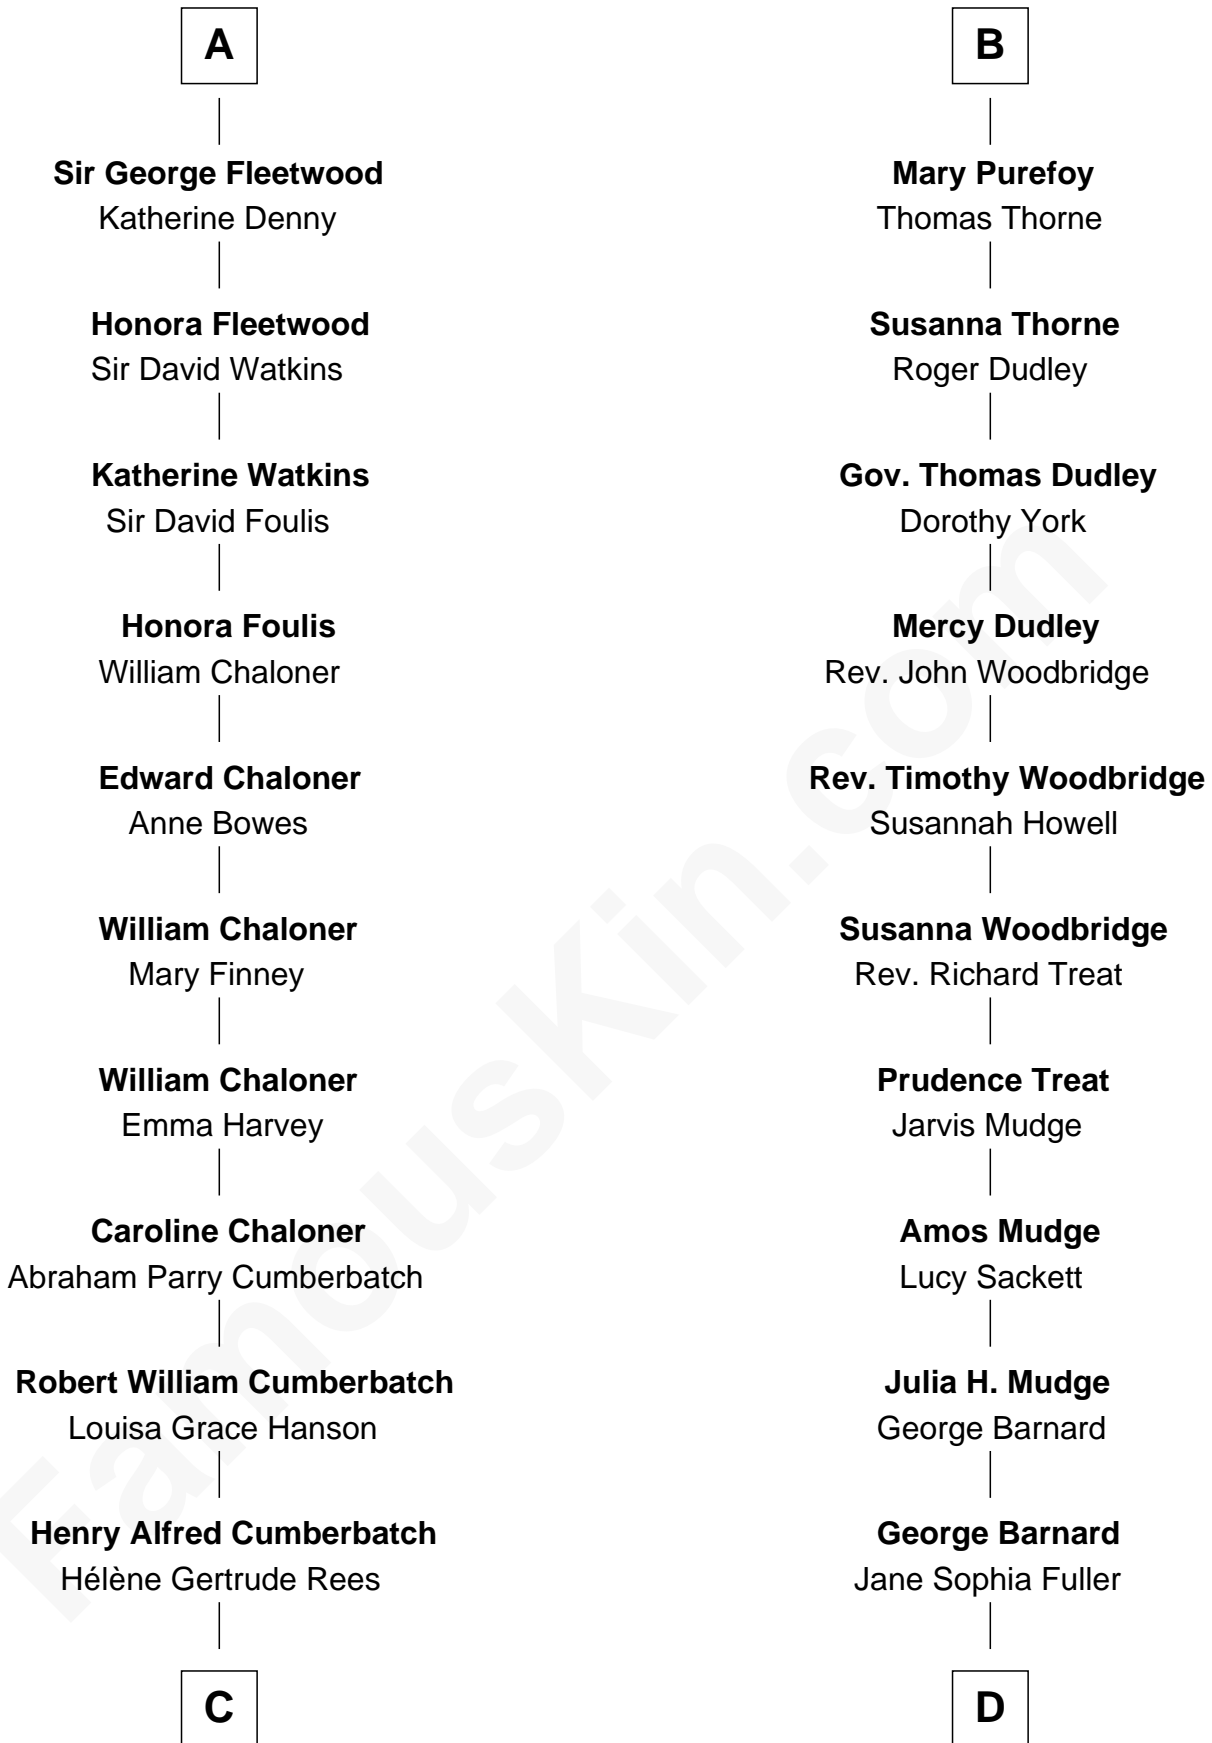

FamousKin.com
Relationship Chart of
Benedict Cumberbatch
Movie, Television and Stage Actor

19th cousin of
Dick Clark
Radio and TV Host

Sir John Howard
 Alice de Bois

C

Henry Carlton Cumberbatch

Pauline Ellen Laing Congdon

Timothy Carlton Congdon Cumberbatch

Wanda Ventham

Benedict Cumberbatch

Movie, Television and Stage Actor

D

Charles Fuller Barnard

Anna May Aldridge

Julia Fuller Barnard