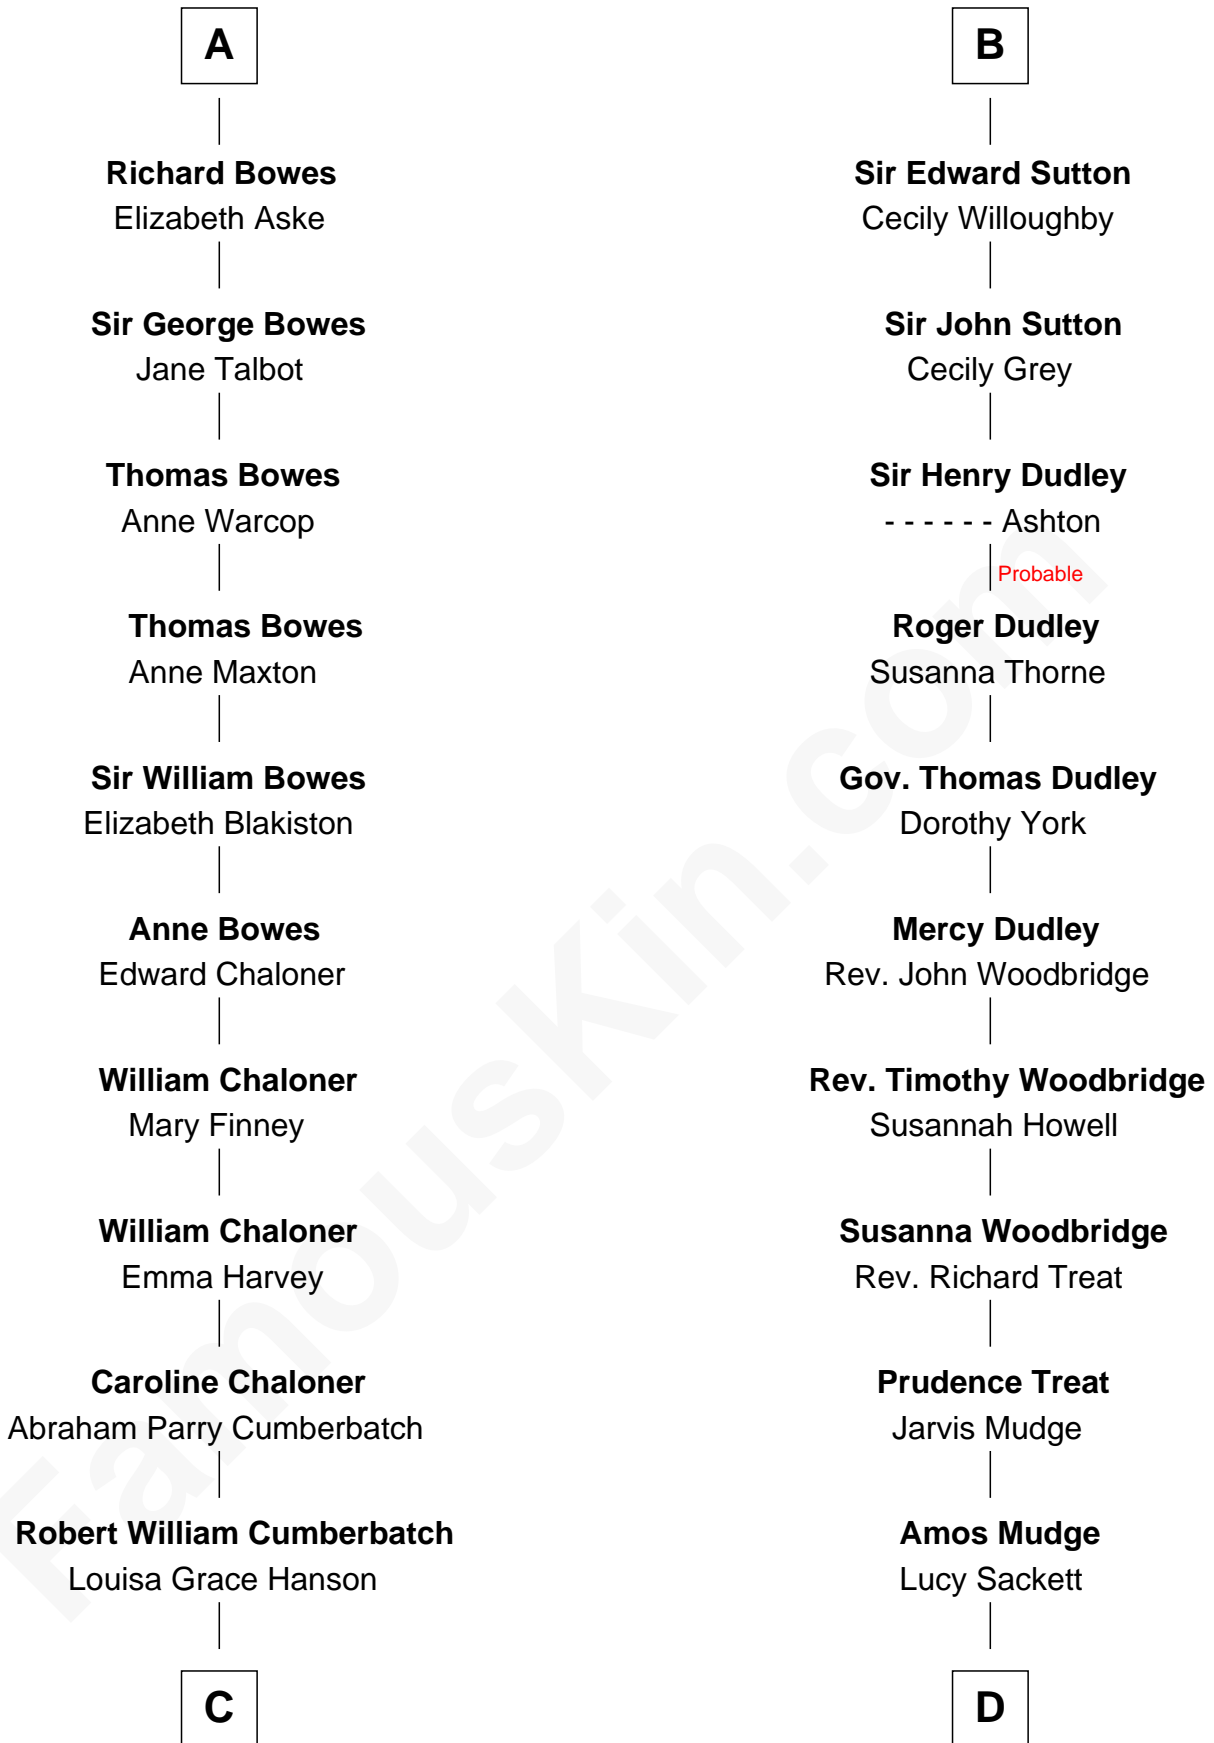

# FamousKin.com Relationship Chart of

**Benedict Cumberbatch**  
*Movie, Television and Stage Actor*

20th cousin 1 time removed of

**Dick Clark**  
*Radio and TV Host*

**C**

**Henry Alfred Cumberbatch**  
Hélène Gertrude Rees

**Henry Carlton Cumberbatch**  
Pauline Ellen Laing Congdon

**Timothy Carlton Congdon Cumberbatch**  
Wanda Ventham

**Benedict Cumberbatch**  
*Movie, Television and Stage Actor*

**D**

**Julia H. Mudge**  
George Barnard

**George Barnard**  
Jane Sophia Fuller

**Charles Fuller Barnard**  
Anna May Aldridge

**Julia Fuller Barnard**  
Richard Augustus Clark

**Dick Clark**  
*Radio and TV Host*