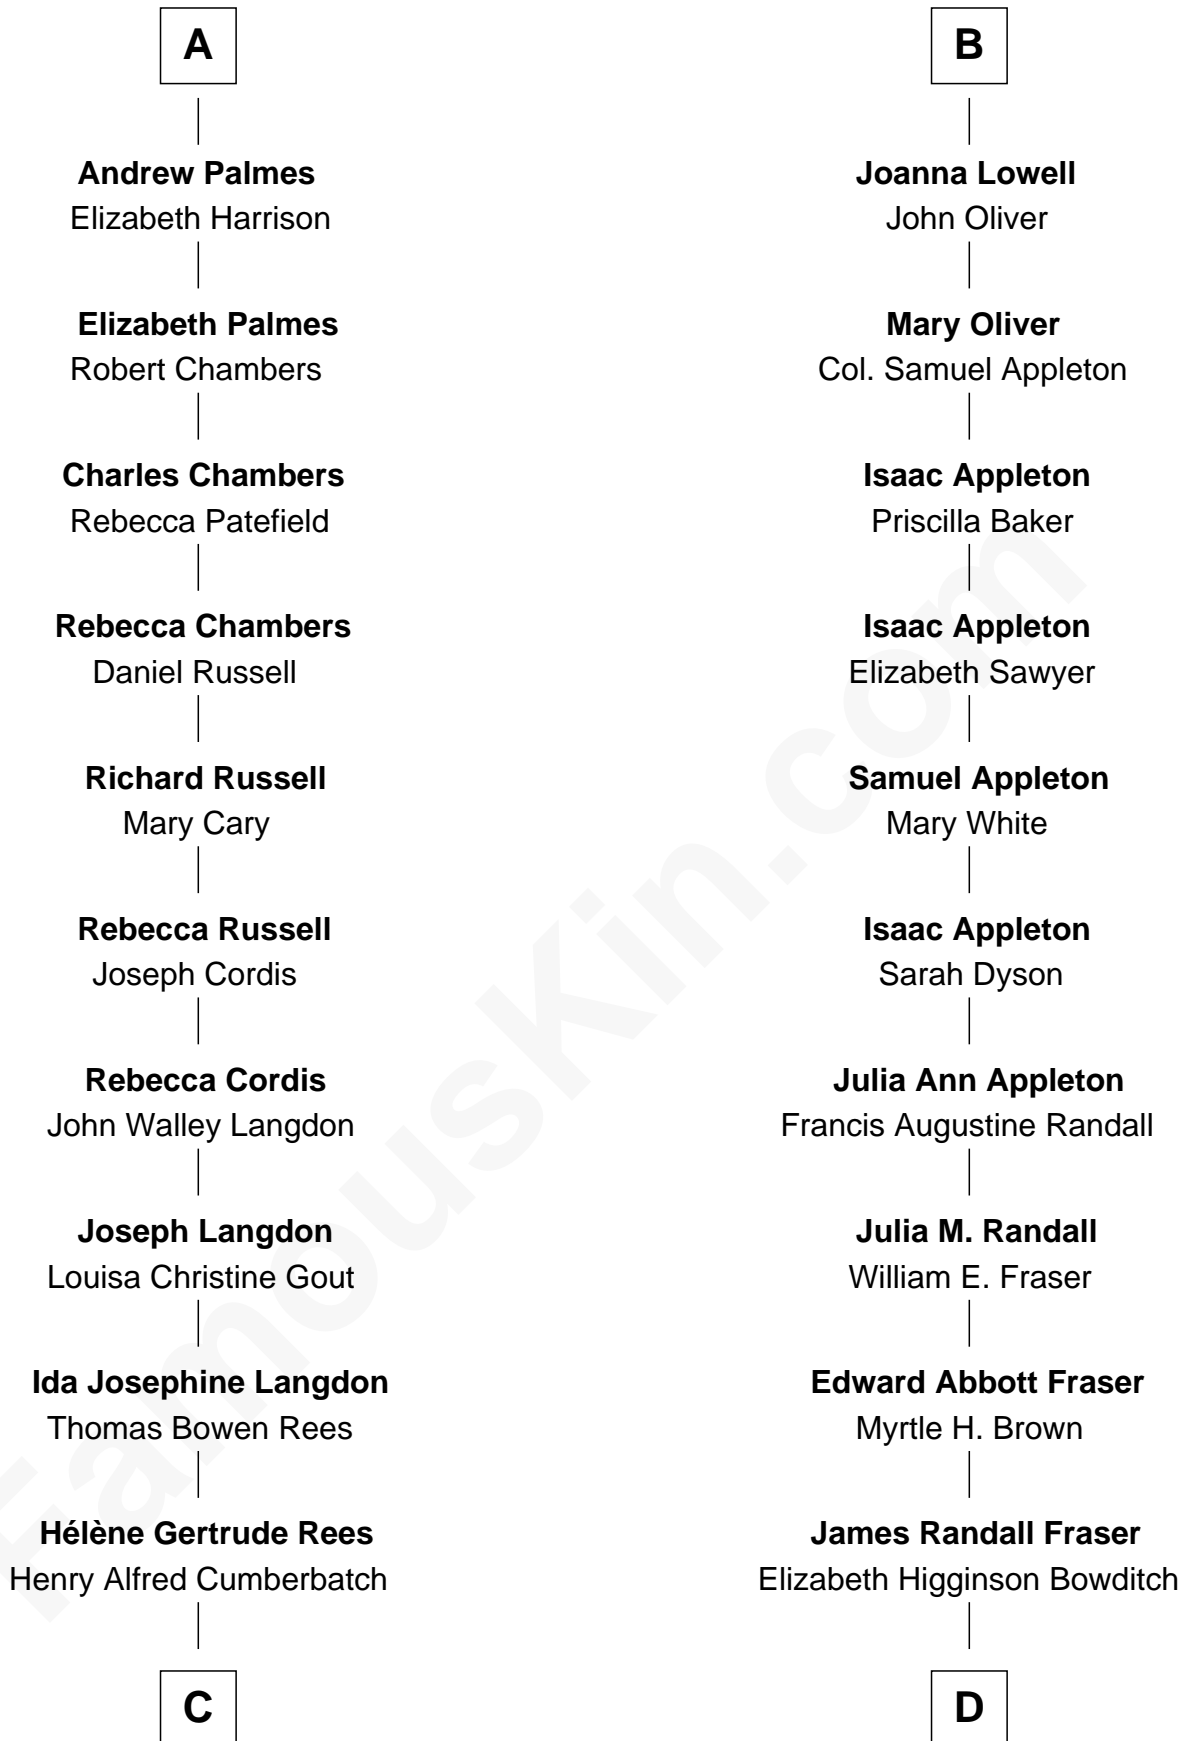

FamousKin.com Relationship Chart of

Benedict Cumberbatch
Movie, Television and Stage Actor

18th cousin 1 time removed of

James Spader
TV and Movie Actor

Sir Hugh Luttrell
Catherine de Beaumont

C

Henry Carlton Cumberbatch

Pauline Ellen Laing Congdon

Timothy Carlton Congdon Cumberbatch

Wanda Ventham

Benedict Cumberbatch

Movie, Television and Stage Actor

D

Jean Fraser

Stoddard Greenwood Spader