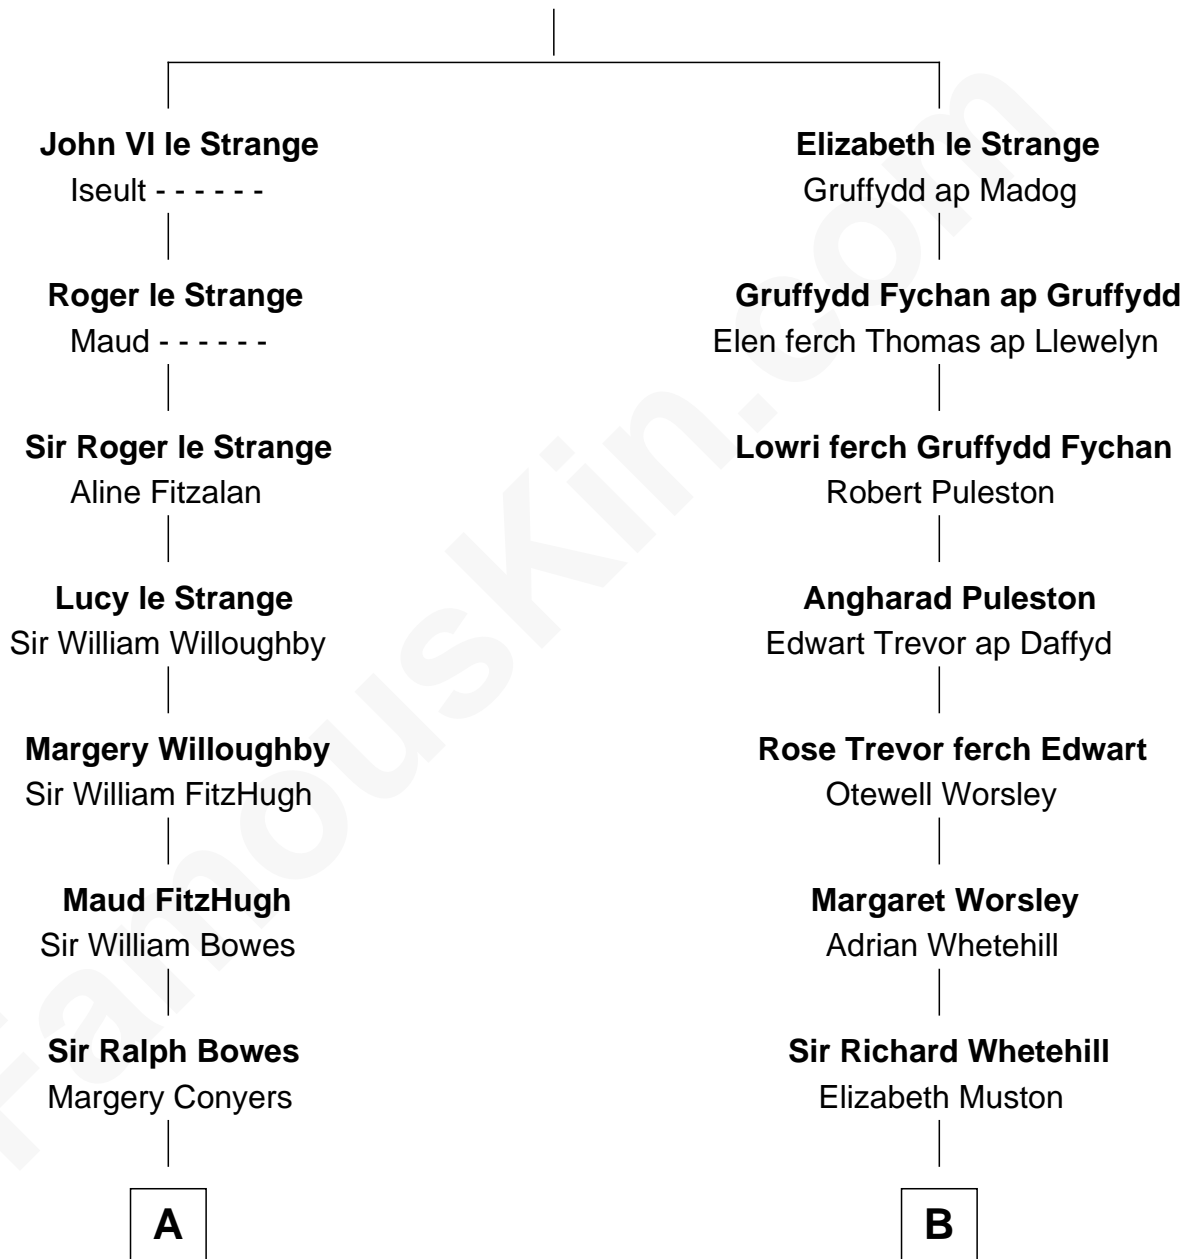

FamousKin.com
Relationship Chart of
Benedict Cumberbatch
Movie, Television and Stage Actor

20th cousin of

James Spader
TV and Movie Actor

John V le Strange
 Maud de Walton

C

Henry Alfred Cumberbatch

Hélène Gertrude Rees

Henry Carlton Cumberbatch

Pauline Ellen Laing Congdon

Timothy Carlton Congdon Cumberbatch

Wanda Ventham

Benedict Cumberbatch

Movie, Television and Stage Actor

D

Edward Abbott Fraser

Myrtle H. Brown

James Randall Fraser

Elizabeth Higginson Bowditch

Jean Fraser

Stoddard Greenwood Spader

James Spader

TV and Movie Actor