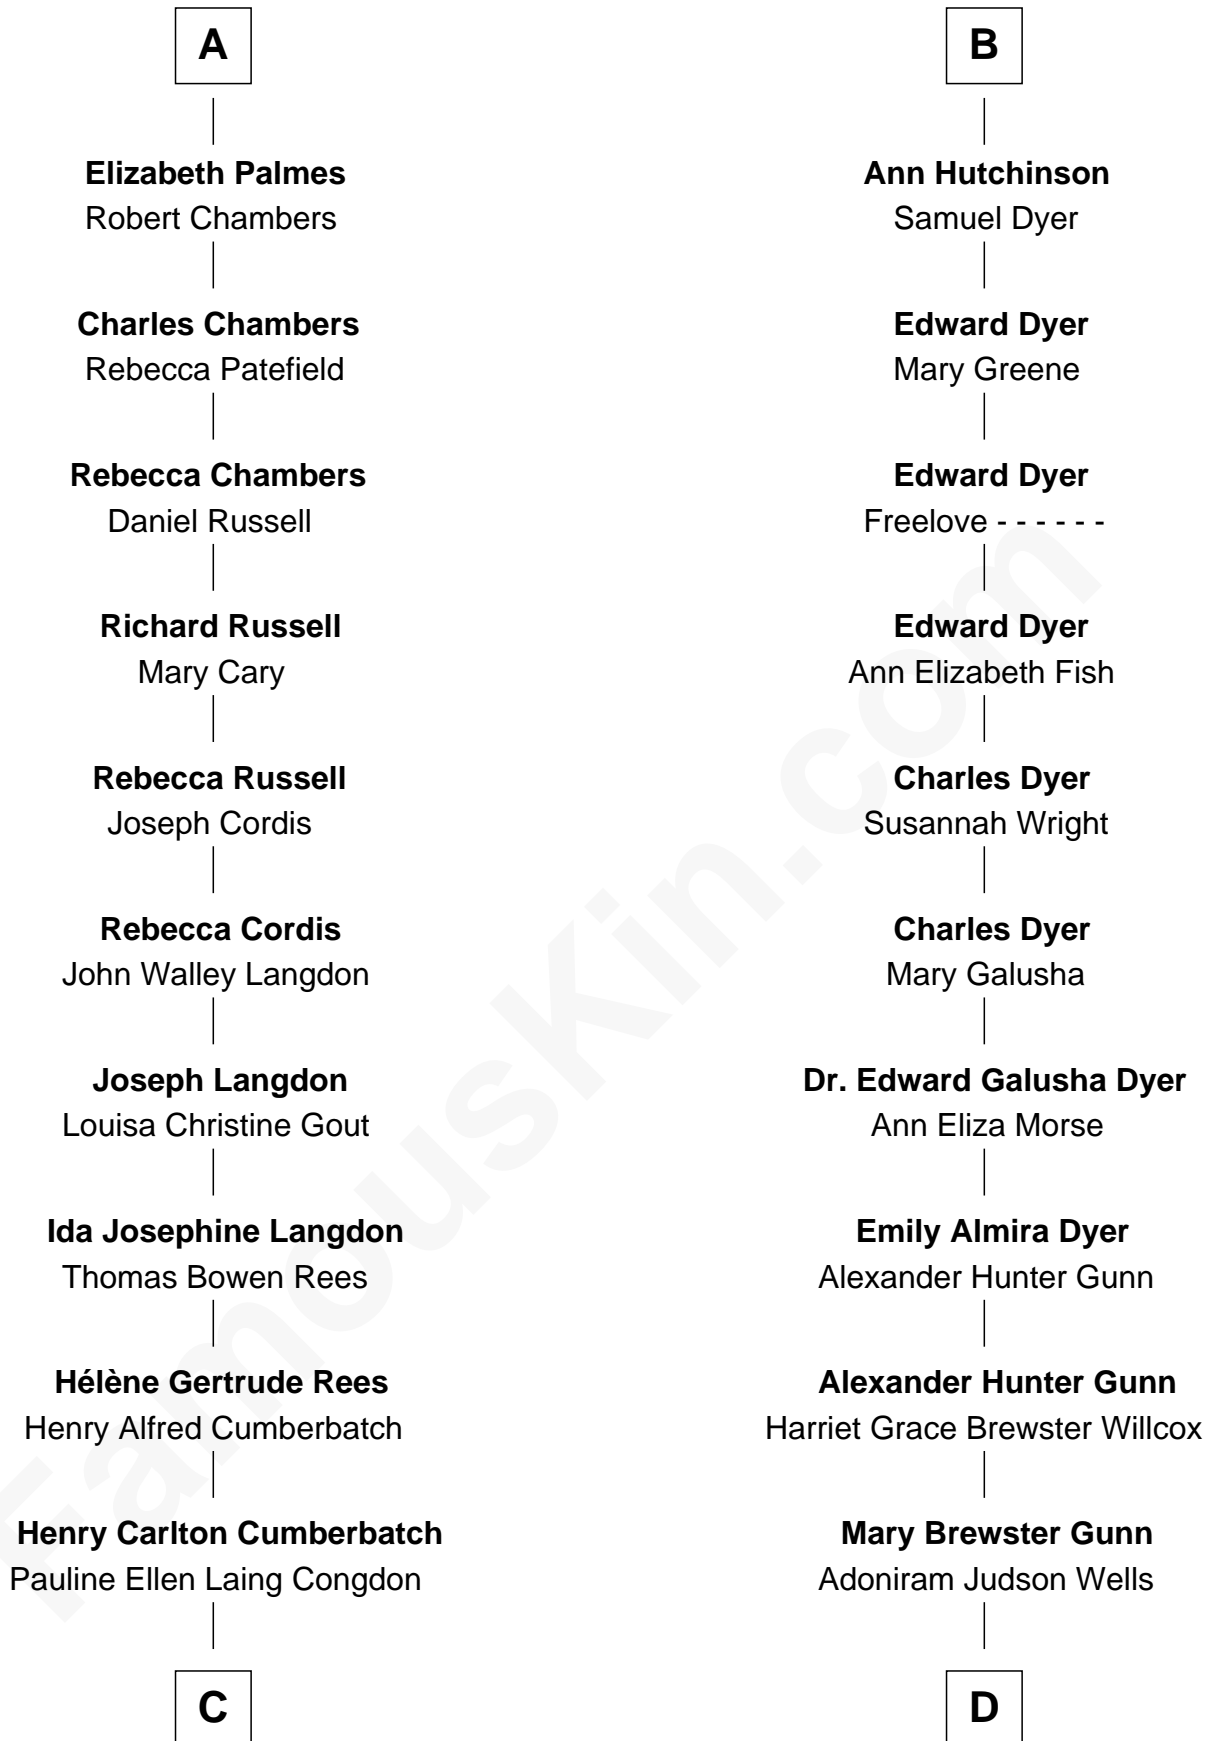

FamousKin.com
Relationship Chart of
Benedict Cumberbatch
Movie, Television and Stage Actor

18th cousin of

Elisabeth Shue
TV and Movie Actress

Sir Thomas Blount
 Margaret de Gresley

C

Timothy Carlton Congdon Cumberbatch

Wanda Ventham

Benedict Cumberbatch

Movie, Television and Stage Actor

D

Anne Brewster Wells

James William Shue

Elisabeth Shue

TV and Movie Actress