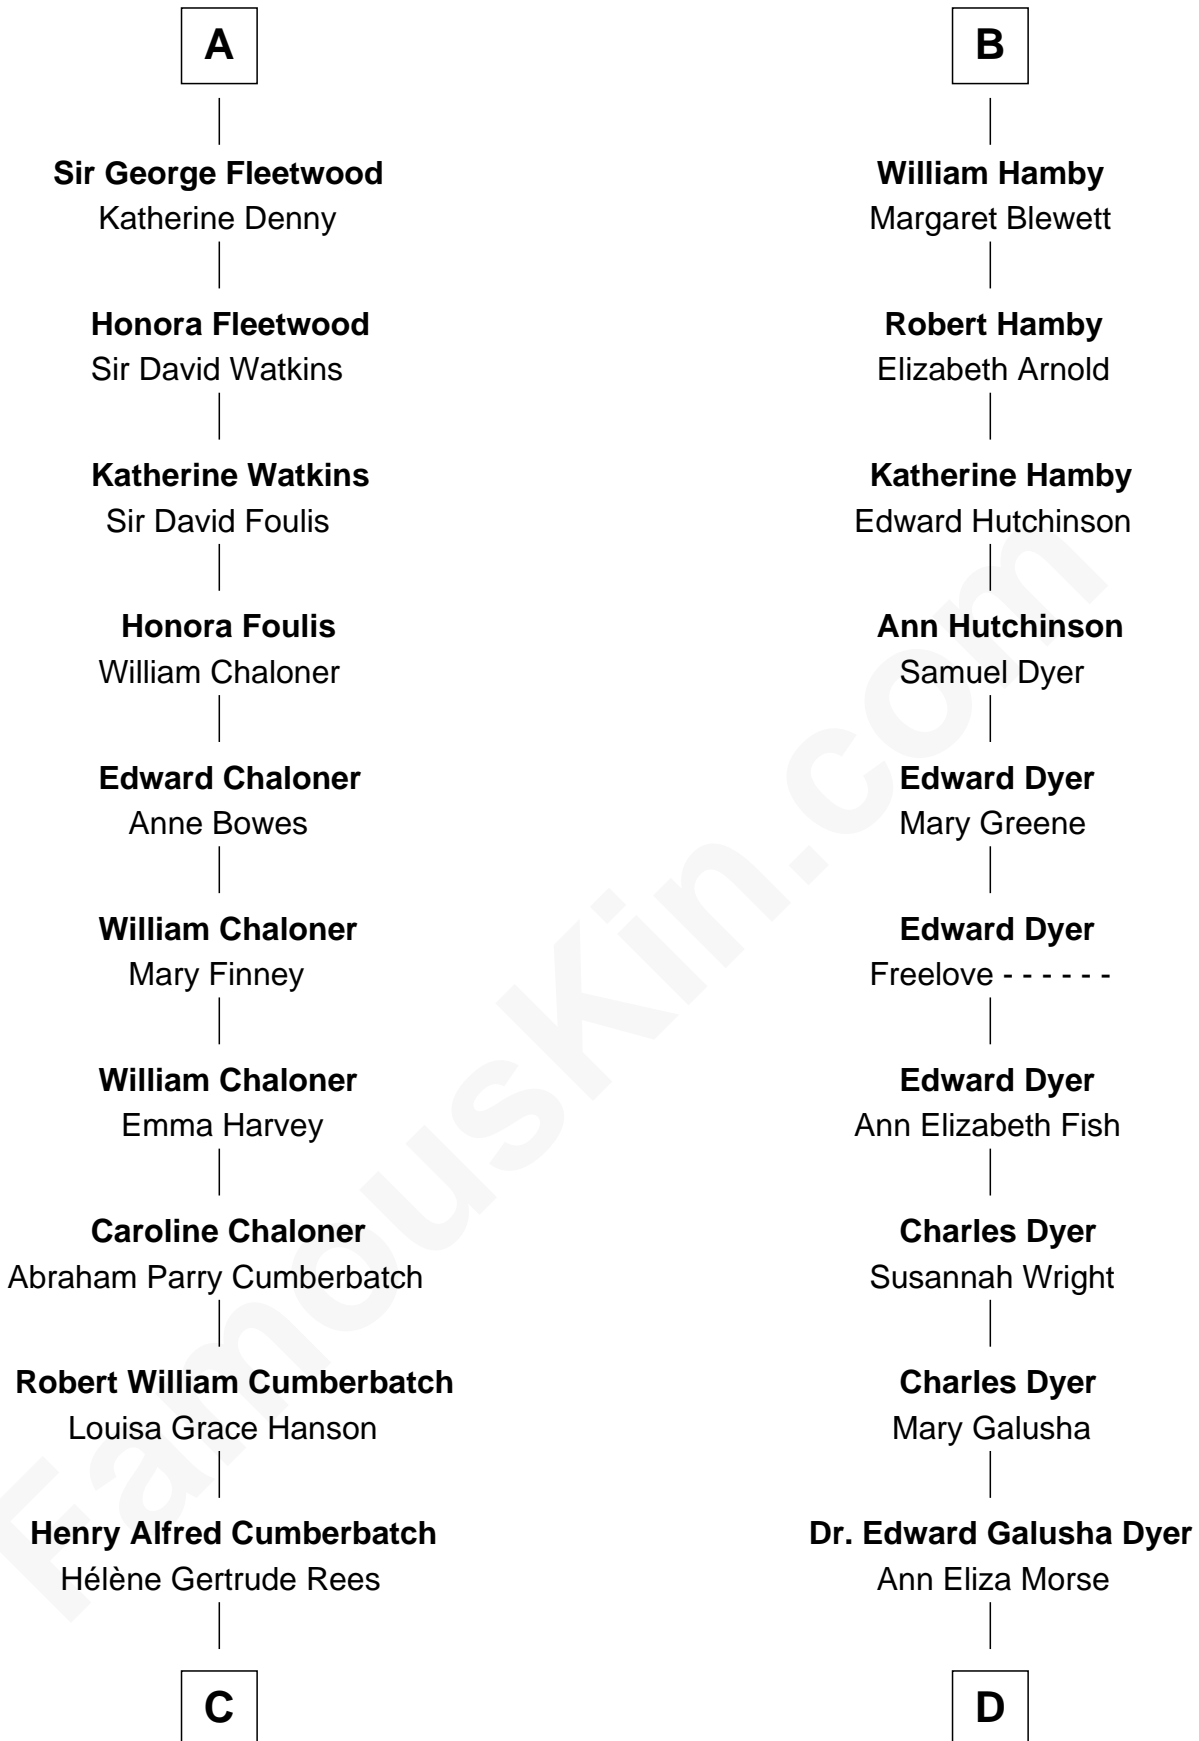

FamousKin.com

Relationship Chart of

Benedict Cumberbatch
Movie, Television and Stage Actor

19th cousin 2 times removed of

Elisabeth Shue
TV and Movie Actress

Sir Philip le Despencer
 Joan de Cobham

C

Henry Carlton Cumberbatch