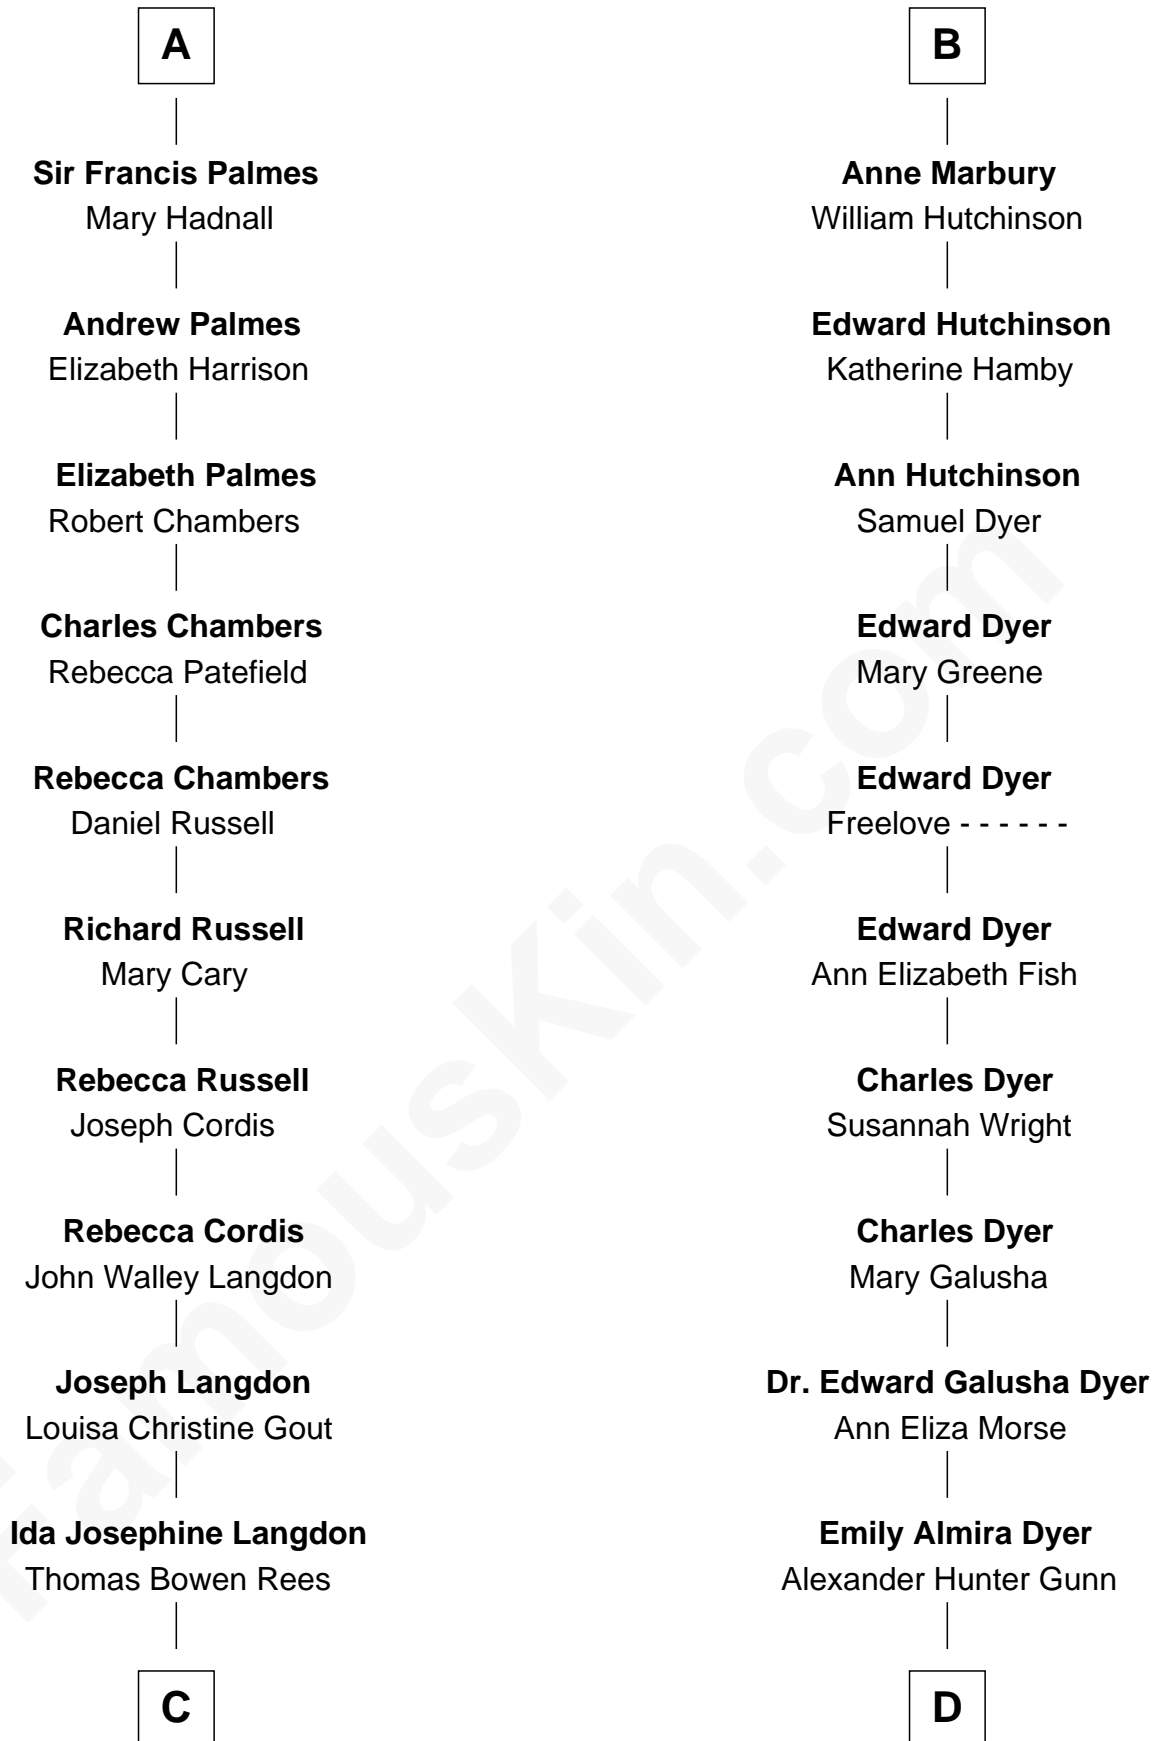

FamousKin.com
Relationship Chart of
Benedict Cumberbatch
Movie, Television and Stage Actor

20th cousin of

Elisabeth Shue
TV and Movie Actress

Robert de Ferrers
 Margaret Despencer

C

Hélène Gertrude Rees
Henry Alfred Cumberbatch

Henry Carlton Cumberbatch
Pauline Ellen Laing Congdon

Timothy Carlton Congdon Cumberbatch
Wanda Ventham

Benedict Cumberbatch
Movie, Television and Stage Actor

D

Alexander Hunter Gunn
Harriet Grace Brewster Willcox

Mary Brewster Gunn
Adoniram Judson Wells

Anne Brewster Wells
James William Shue

Elisabeth Shue
TV and Movie Actress