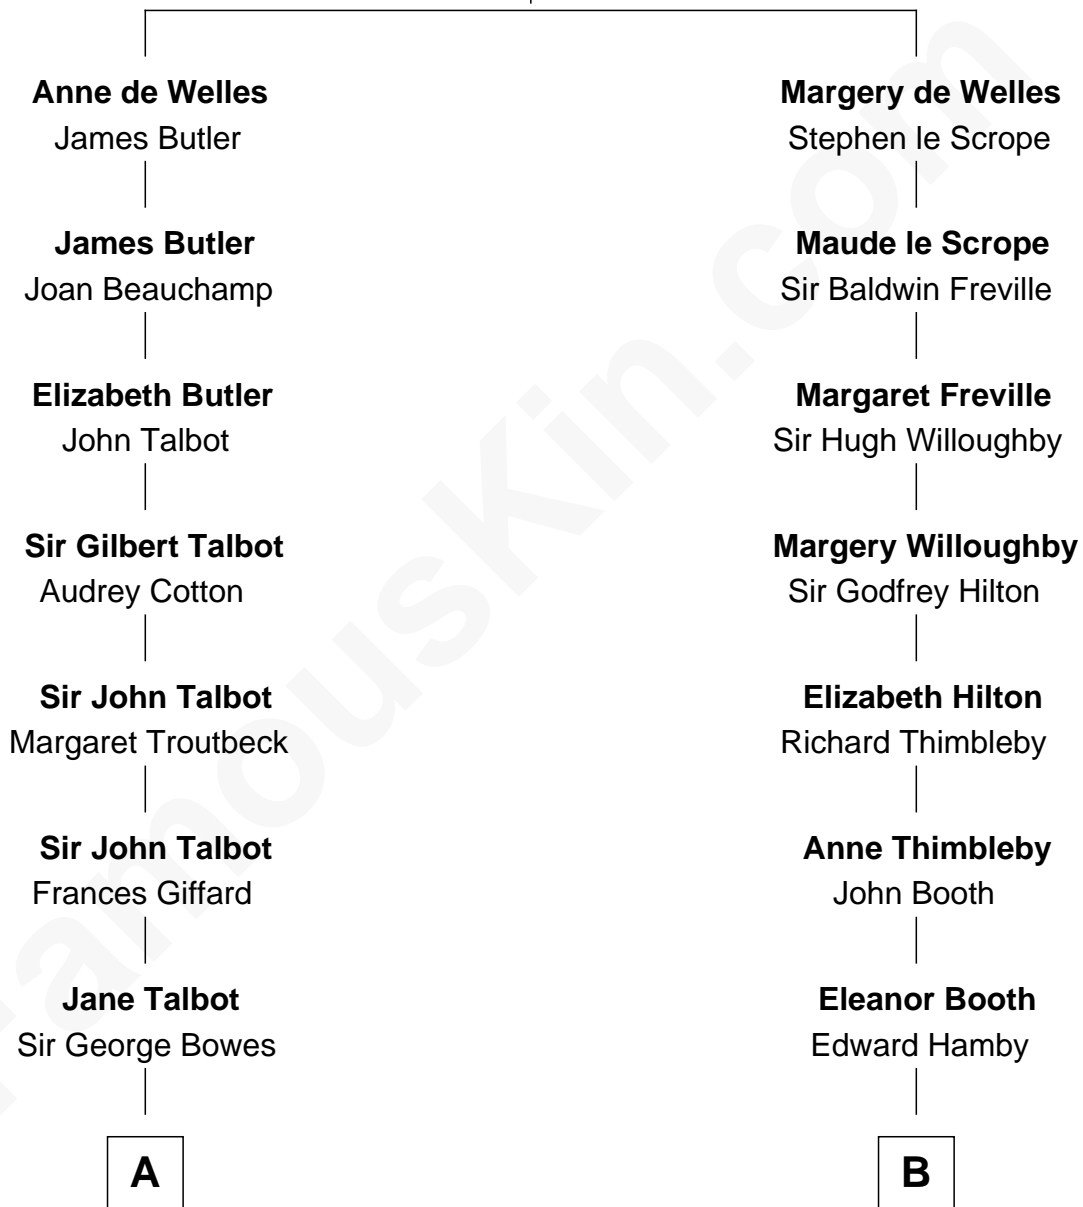

## Relationship Chart of

**Benedict Cumberbatch**

*Movie, Television and Stage Actor*

18th cousin 3 times removed of

**Elisabeth Shue**

*TV and Movie Actress*

**John de Welles**

Maud de Roos

**C**

**Timothy Carlton Congdon Cumberbatch**

Wanda Ventham

**Benedict Cumberbatch**

*Movie, Television and Stage Actor*

**D**

**Emily Almira Dyer**

Alexander Hunter Gunn

**Alexander Hunter Gunn**

Harriet Grace Brewster Willcox

**Mary Brewster Gunn**

Adoniram Judson Wells

**Anne Brewster Wells**

James William Shue

**Elisabeth Shue**

*TV and Movie Actress*