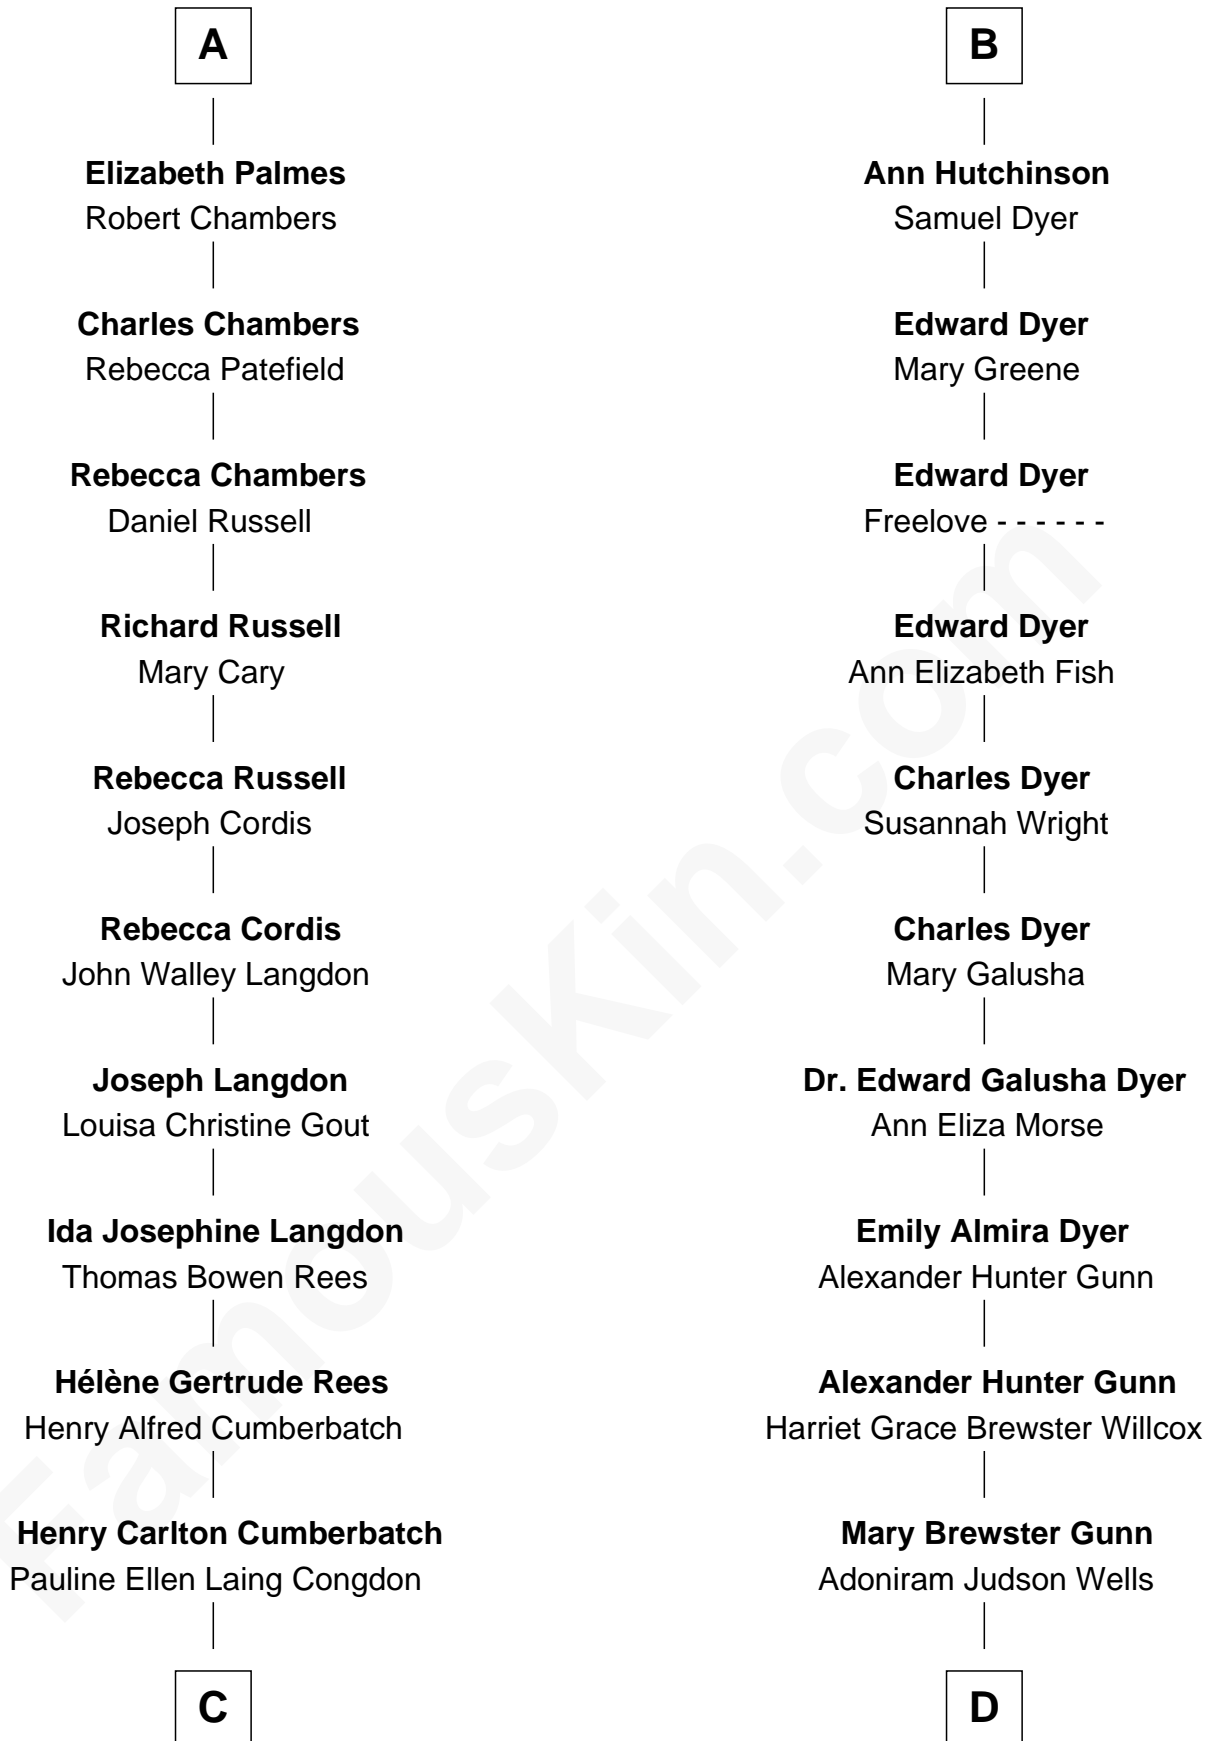

FamousKin.com

Relationship Chart of

Benedict Cumberbatch

Movie, Television and Stage Actor

18th cousin of

Andrew Shue

TV Actor

Sir Thomas Blount
Margaret de Gresley

C

Timothy Carlton Congdon Cumberbatch

Wanda Ventham

Benedict Cumberbatch

Movie, Television and Stage Actor

D

Anne Brewster Wells

James William Shue