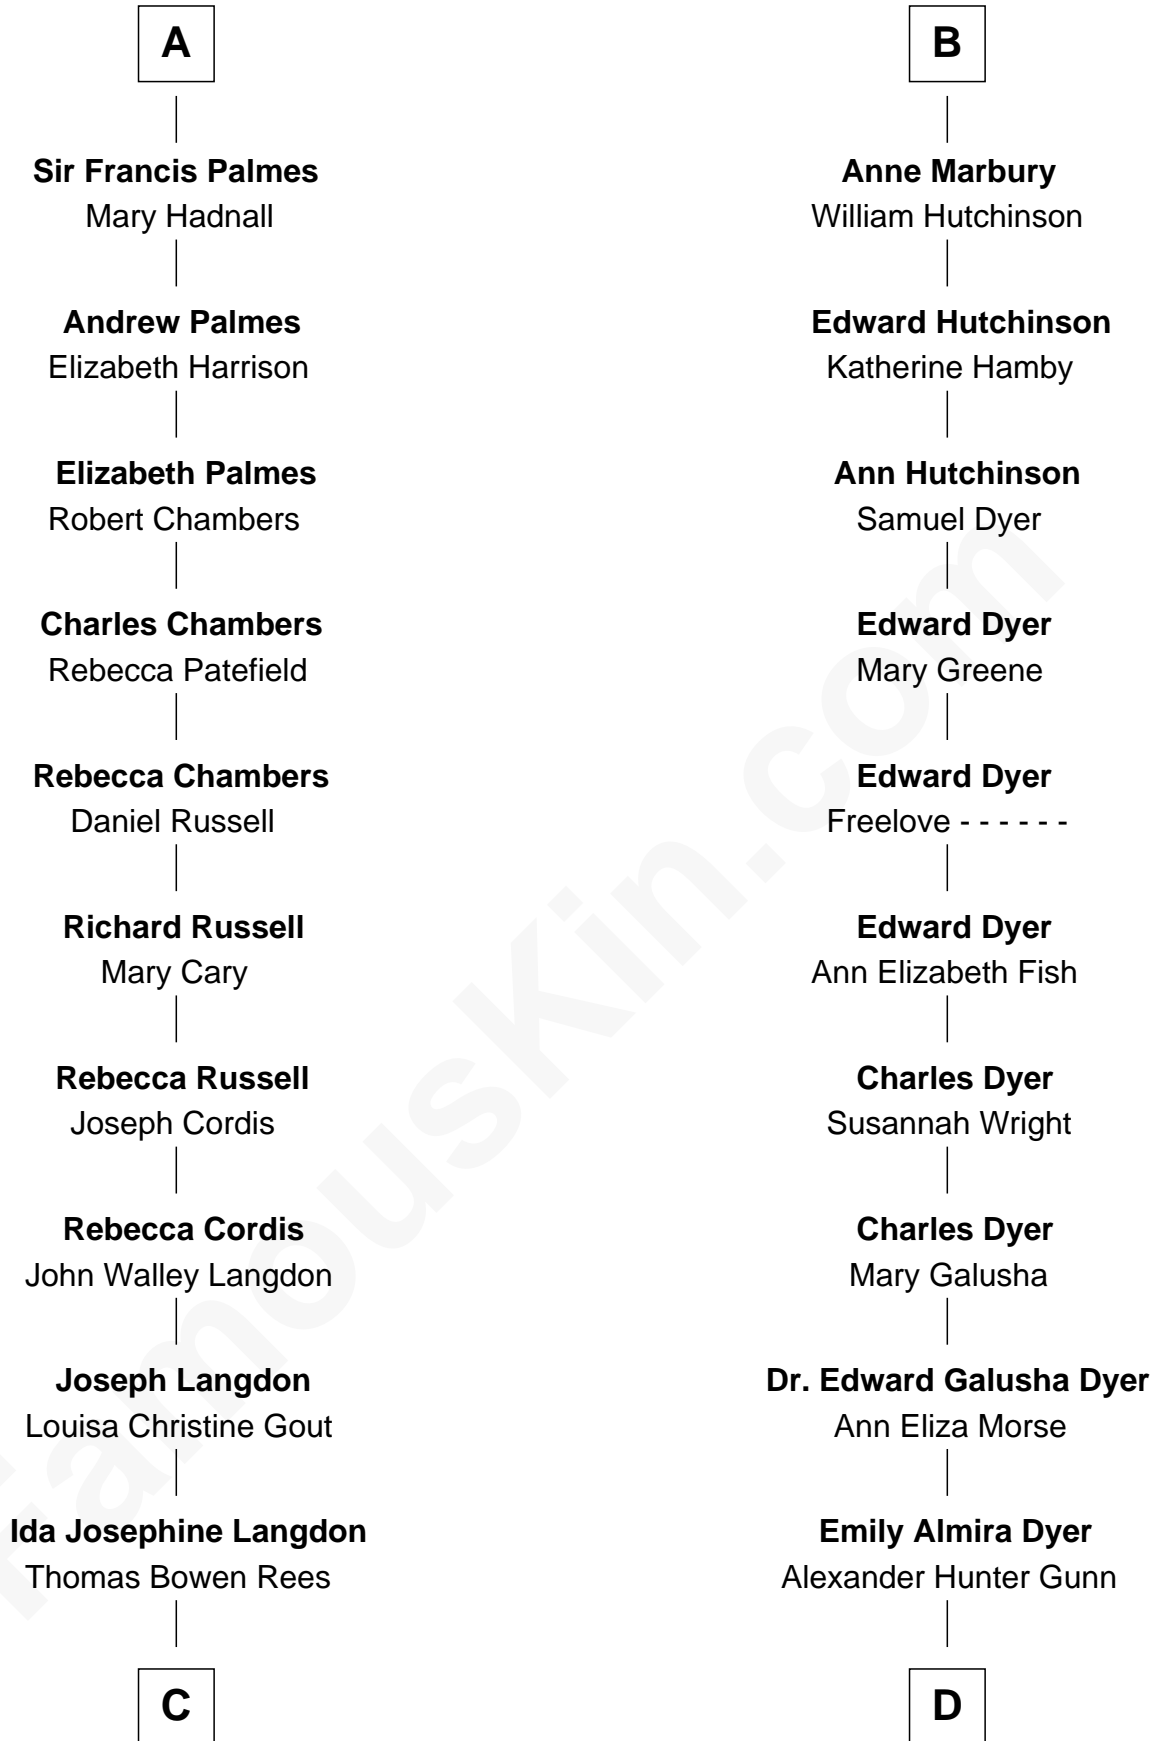

**FamousKin.com**  
**Relationship Chart of**  
**Benedict Cumberbatch**  
*Movie, Television and Stage Actor*

20th cousin of

**Andrew Shue**  
*TV Actor*

**Robert de Ferrers**  
 Margaret Despencer

**C**

**Hélène Gertrude Rees**  
Henry Alfred Cumberbatch

**Henry Carlton Cumberbatch**  
Pauline Ellen Laing Congdon

**Timothy Carlton Congdon Cumberbatch**  
Wanda Ventham

**Benedict Cumberbatch**  
*Movie, Television and Stage Actor*

**D**

**Alexander Hunter Gunn**  
Harriet Grace Brewster Willcox

**Mary Brewster Gunn**  
Adoniram Judson Wells

**Anne Brewster Wells**  
James William Shue

**Andrew Shue**  
*TV Actor*