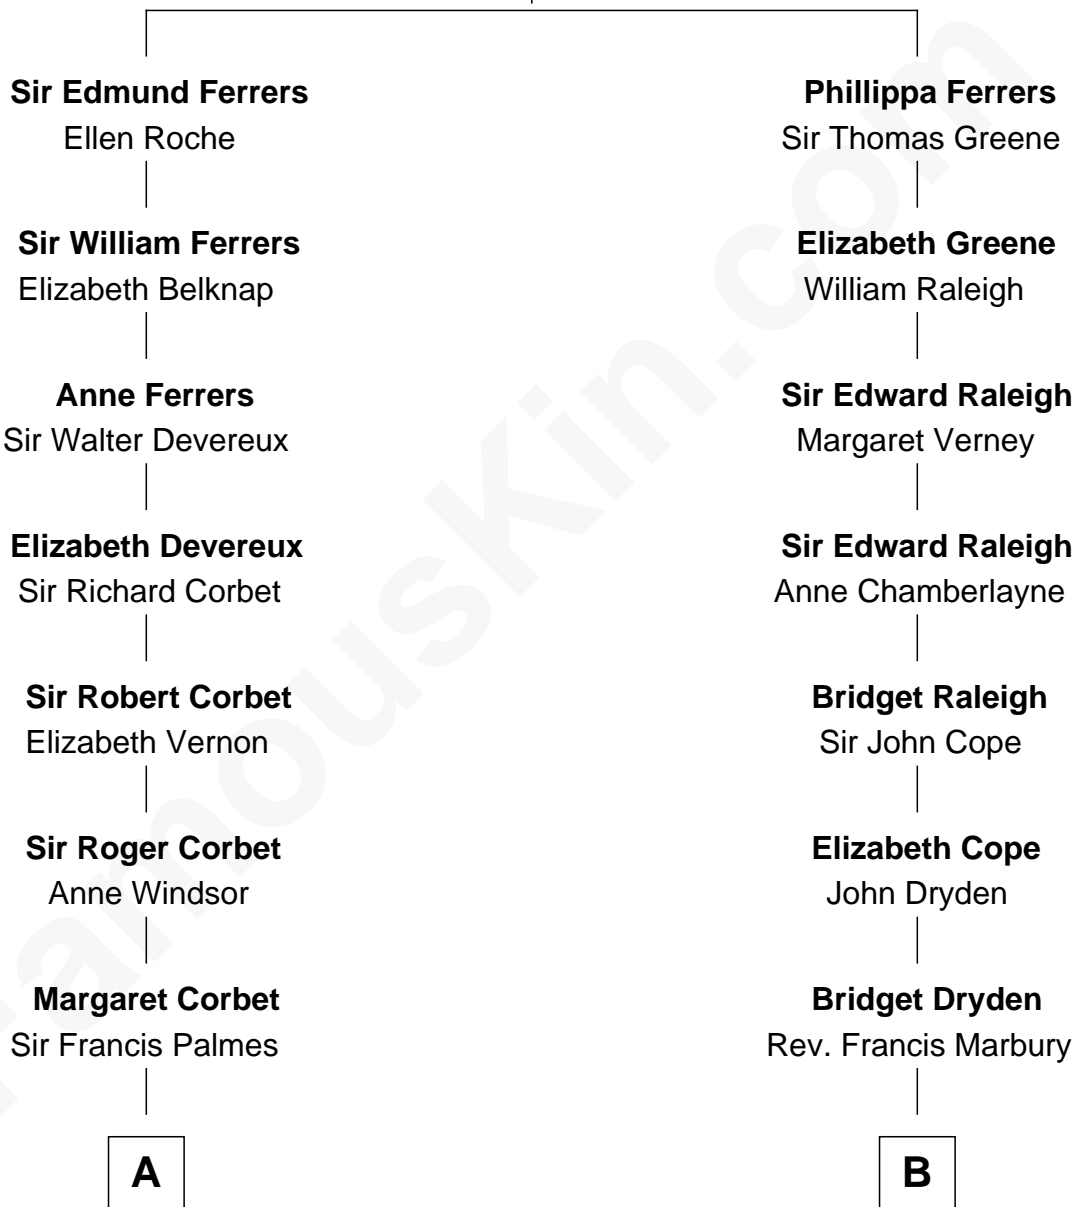

**FamousKin.com**  
**Relationship Chart of**  
**Benedict Cumberbatch**  
*Movie, Television and Stage Actor*

20th cousin of

**Andrew Shue**  
*TV Actor*

**Robert de Ferrers**  
 Margaret Despencer

**C**

**Hélène Gertrude Rees**  
Henry Alfred Cumberbatch

**Henry Carlton Cumberbatch**  
Pauline Ellen Laing Congdon

**Timothy Carlton Congdon Cumberbatch**  
Wanda Ventham

**Benedict Cumberbatch**  
*Movie, Television and Stage Actor*