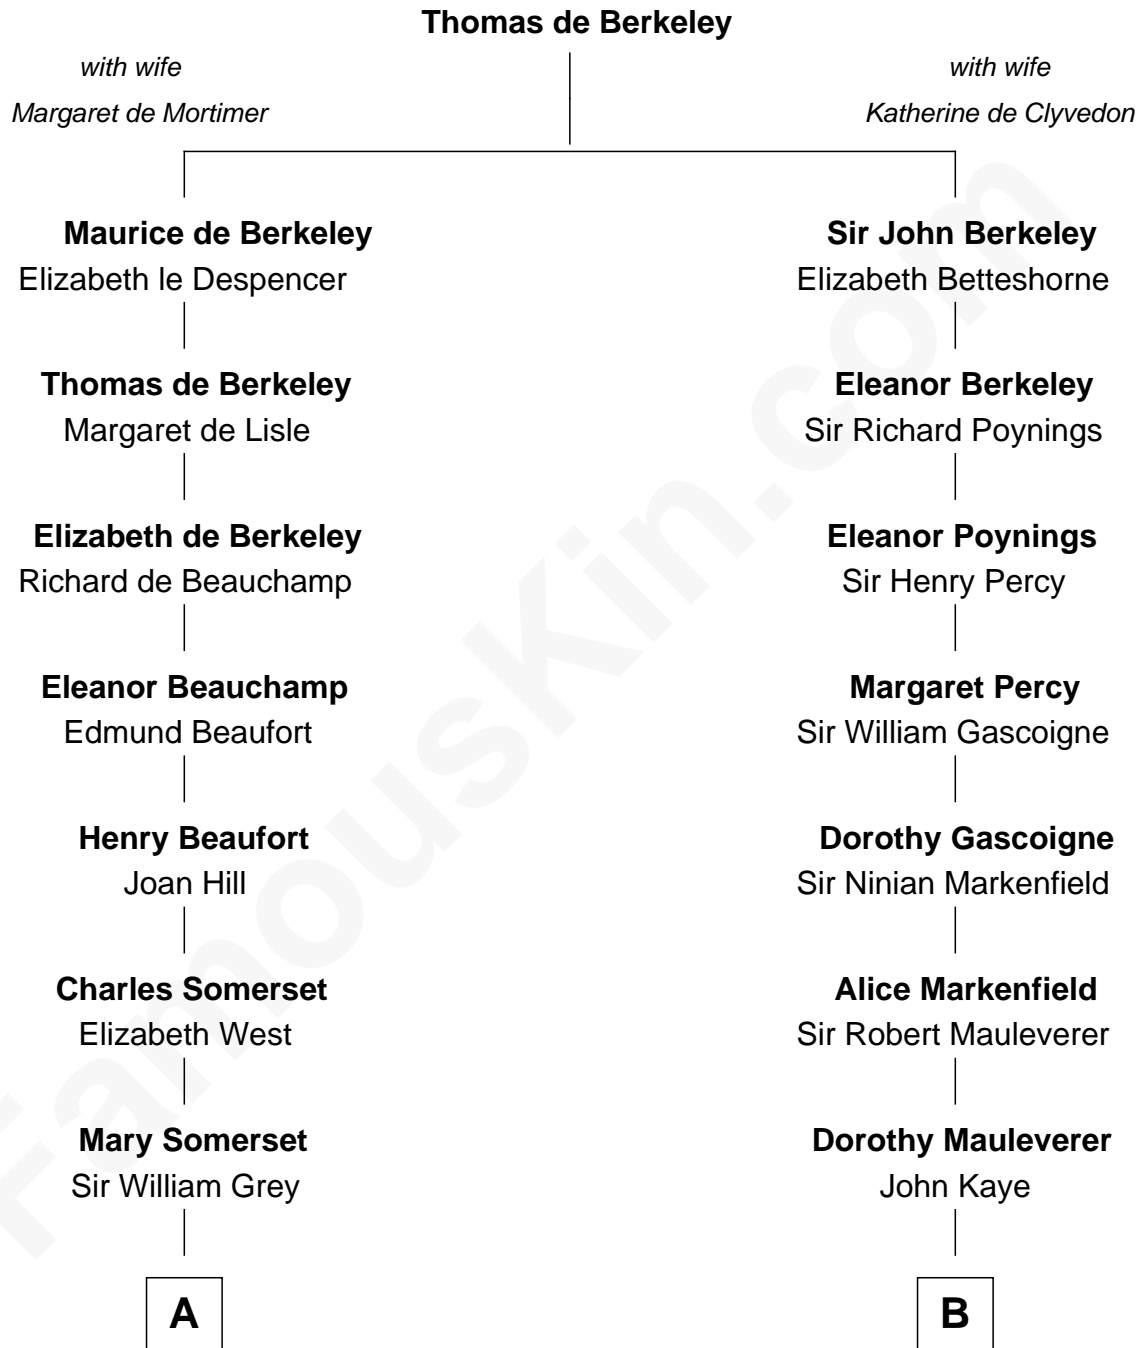

FamousKin.com
Relationship Chart of
Benedict Cumberbatch
Movie, Television and Stage Actor

20th cousin 1 time removed of
Carly Fiorina
CEO of Hewlett-Packard

C

Henry Alfred Cumberbatch

Hélène Gertrude Rees

Henry Carlton Cumberbatch

Pauline Ellen Laing Congdon

Timothy Carlton Congdon Cumberbatch

Wanda Ventham

Benedict Cumberbatch

Movie, Television and Stage Actor

D

Margaret Isabella Walker

Heinrich Weber

John Walker Weber

Maude Graves

Cara Carleton Weber

Harold Marvin Sneed

Joseph Tyree Sneed

Madelon Montross Juergens

Carly Fiorina