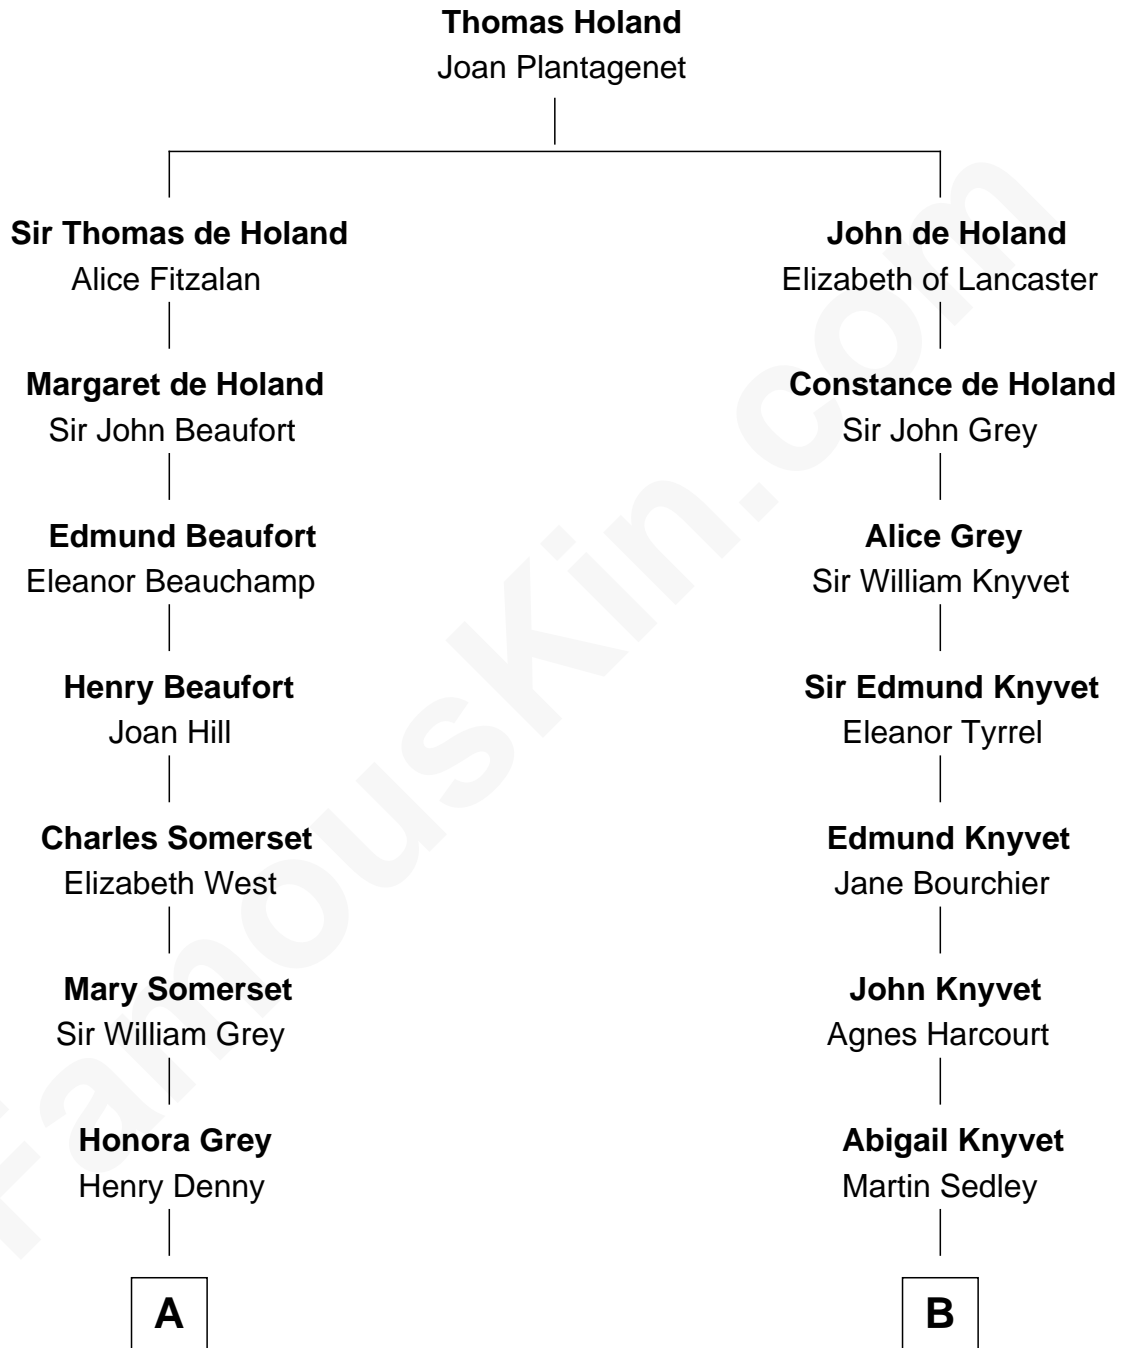

FamousKin.com

Relationship Chart of

Benedict Cumberbatch
Movie, Television and Stage Actor

19th cousin 1 time removed of

Carly Fiorina
CEO of Hewlett-Packard

C

Henry Carlton Cumberbatch

Pauline Ellen Laing Congdon

Timothy Carlton Congdon Cumberbatch

Wanda Ventham

Benedict Cumberbatch

Movie, Television and Stage Actor

D

John Walker Weber

Maude Graves

Cara Carleton Weber