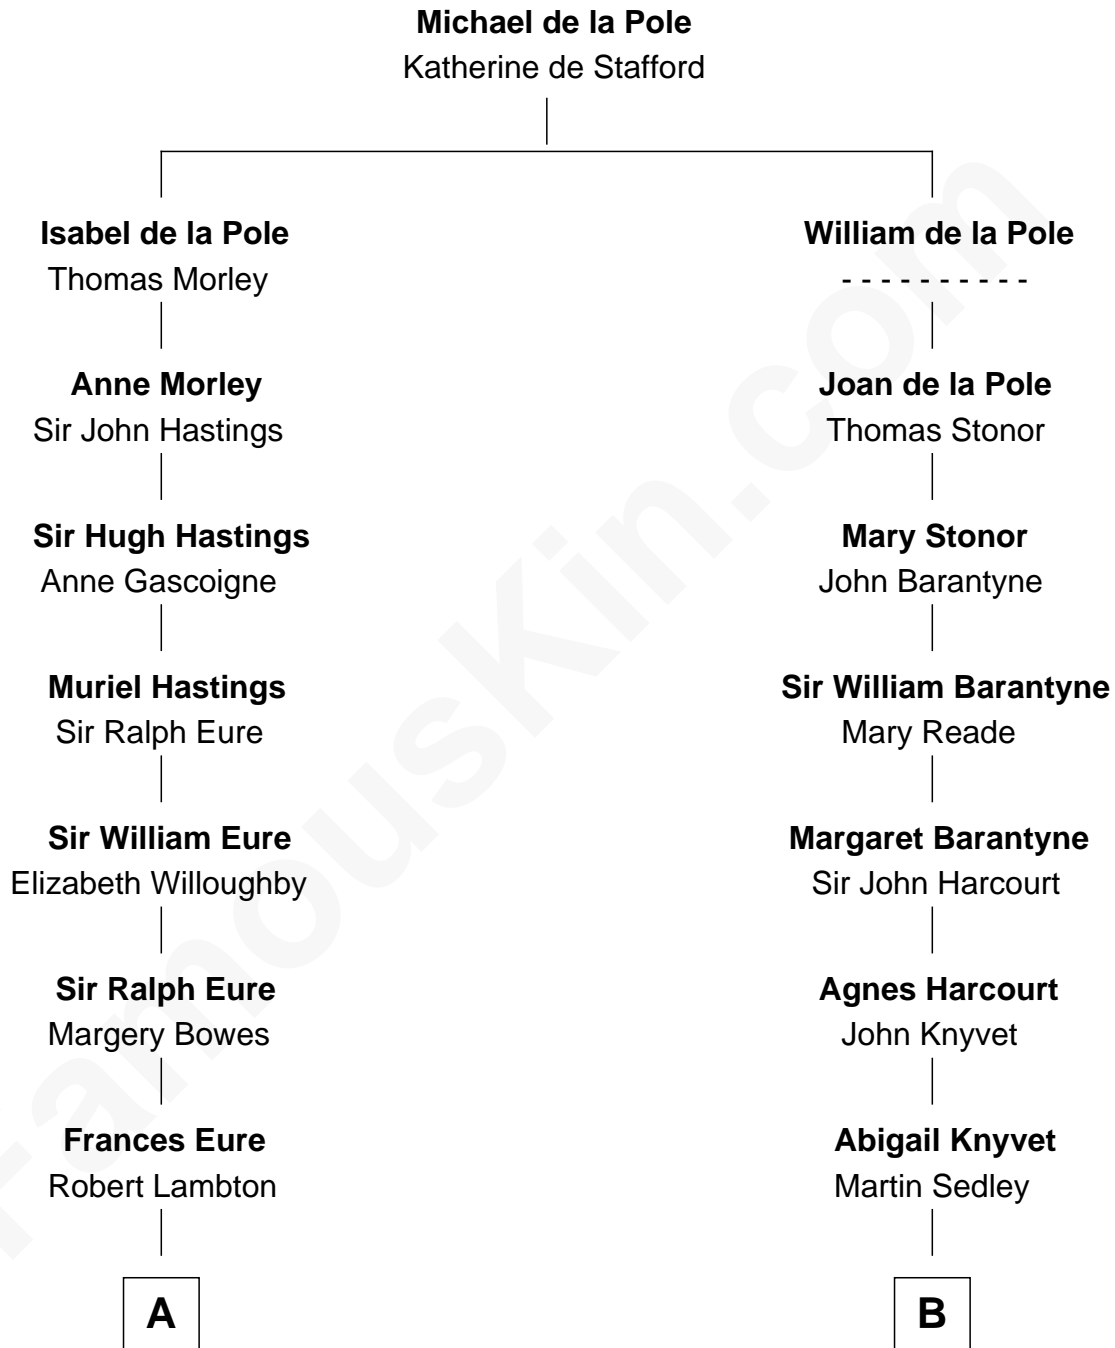

FamousKin.com

Relationship Chart of

Benedict Cumberbatch
Movie, Television and Stage Actor

19th cousin 1 time removed of

Carly Fiorina
CEO of Hewlett-Packard

C

Henry Carlton Cumberbatch

Pauline Ellen Laing Congdon

Timothy Carlton Congdon Cumberbatch

Wanda Ventham

Benedict Cumberbatch

Movie, Television and Stage Actor

D

John Walker Weber

Maude Graves

Cara Carleton Weber