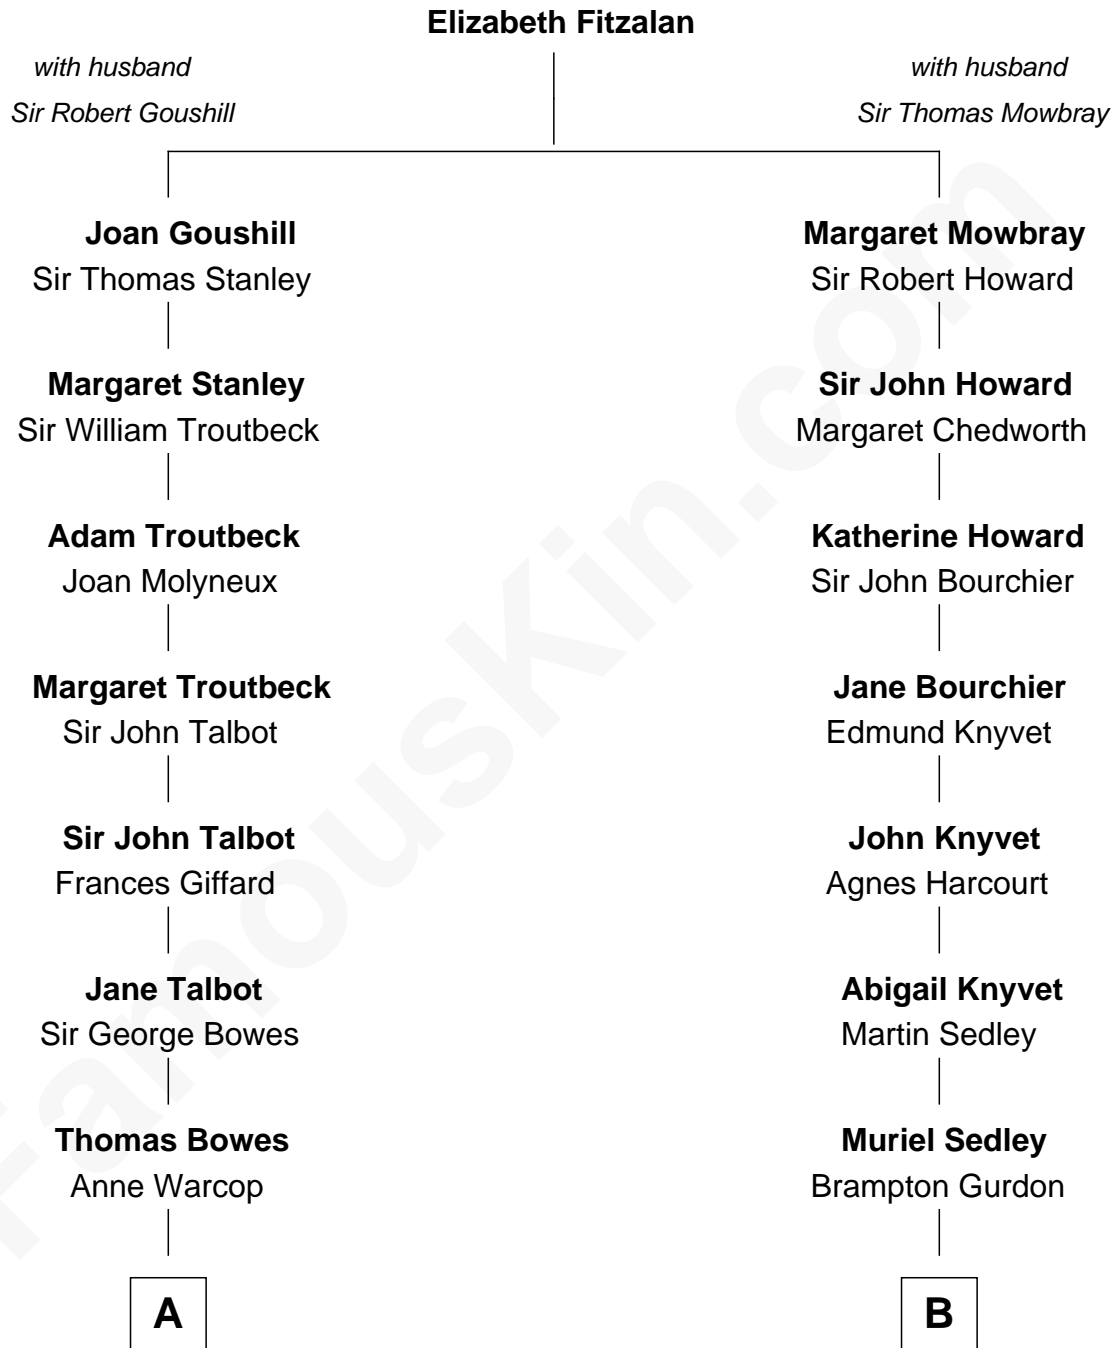

FamousKin.com Relationship Chart of

Benedict Cumberbatch
Movie, Television and Stage Actor

17th cousin 2 times removed of

Carly Fiorina
CEO of Hewlett-Packard

C

Cara Carleton Weber

Harold Marvin Sneed

Joseph Tyree Sneed