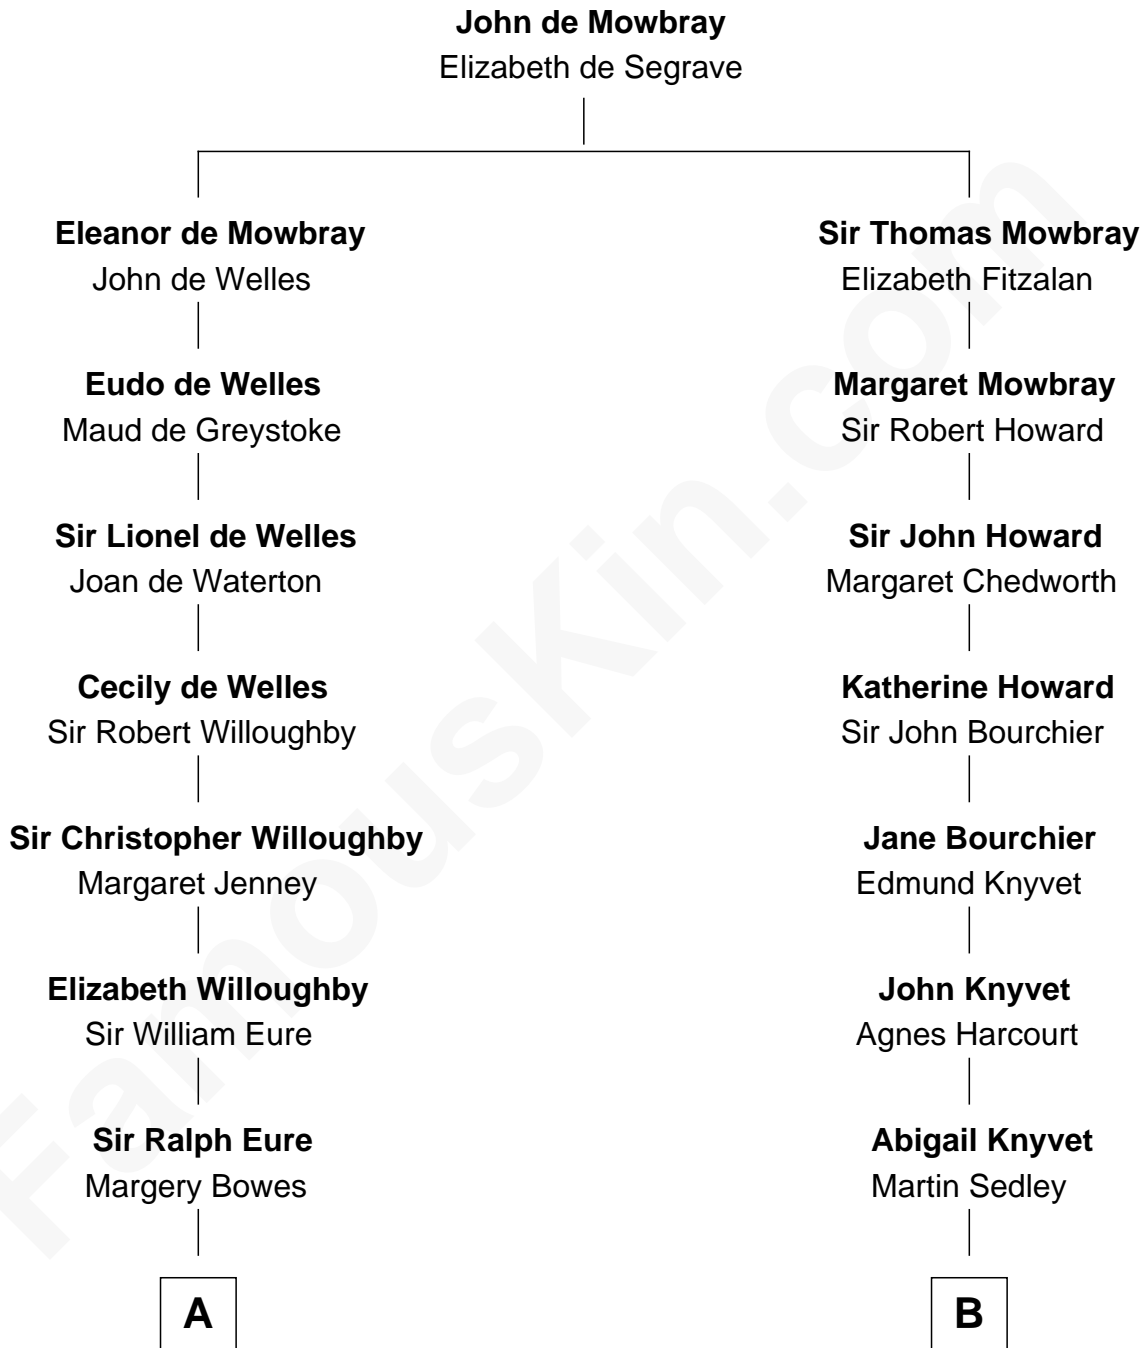

FamousKin.com
Relationship Chart of
Benedict Cumberbatch
Movie, Television and Stage Actor

20th cousin of
Carly Fiorina
CEO of Hewlett-Packard

C

Henry Alfred Cumberbatch

Hélène Gertrude Rees

Henry Carlton Cumberbatch

Pauline Ellen Laing Congdon

Timothy Carlton Congdon Cumberbatch

Wanda Venham

Benedict Cumberbatch

Movie, Television and Stage Actor

D

John Walker Weber

Maude Graves