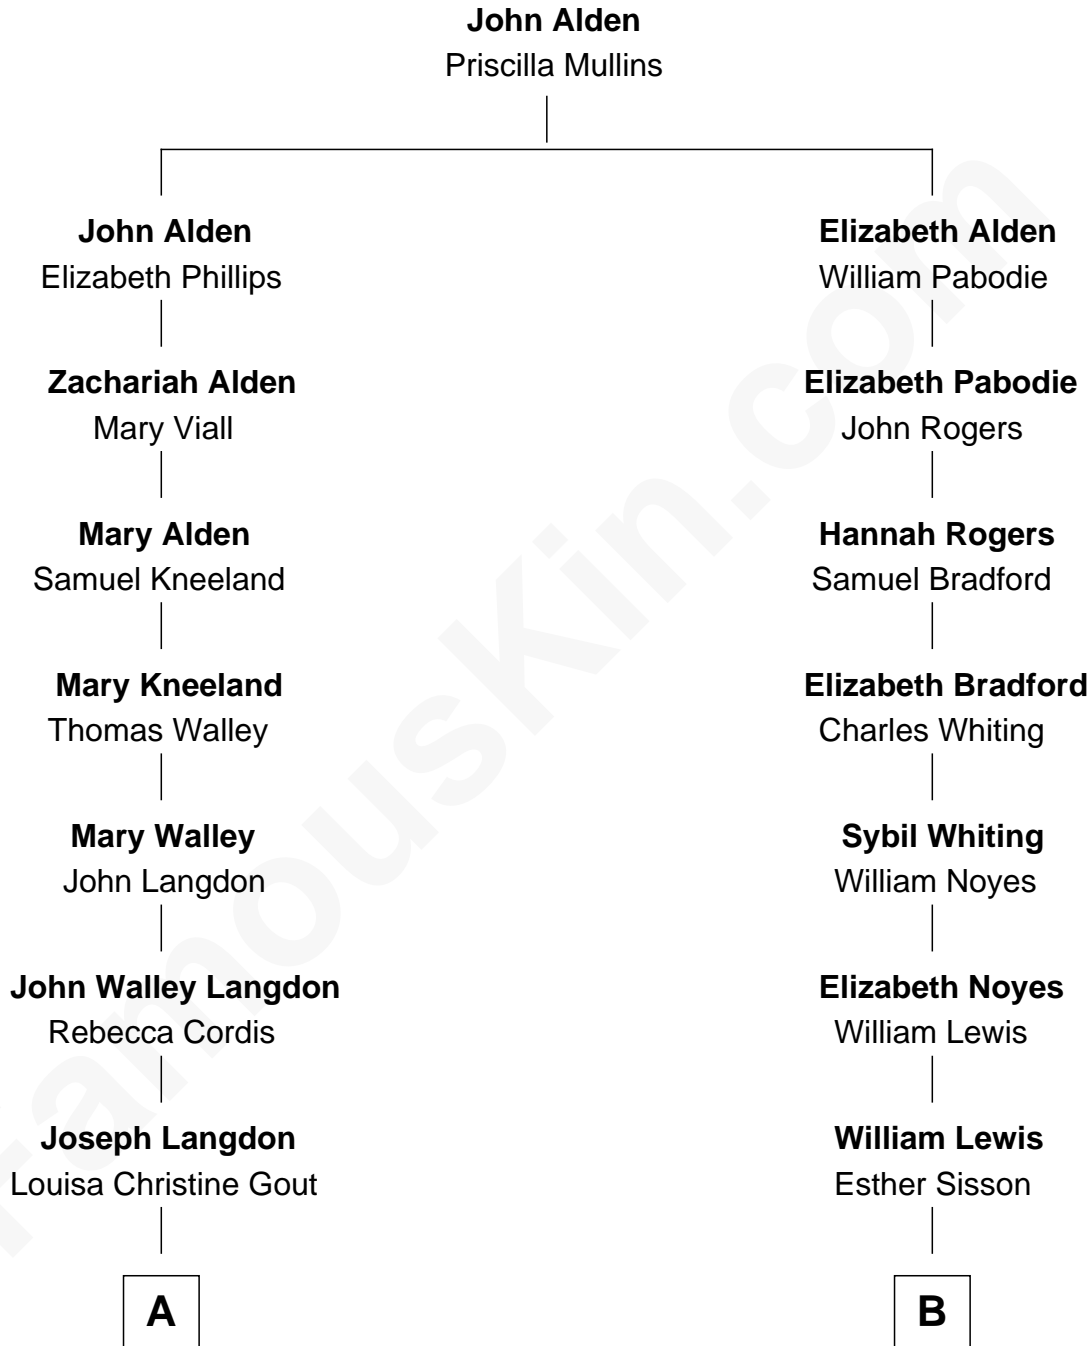

FamousKin.com
Relationship Chart of
Benedict Cumberbatch
Movie, Television and Stage Actor

11th cousin of
David Hyde Pierce
Stage, TV, and Movie Actor

A

Ida Josephine Langdon

Thomas Bowen Rees

Hélène Gertrude Rees