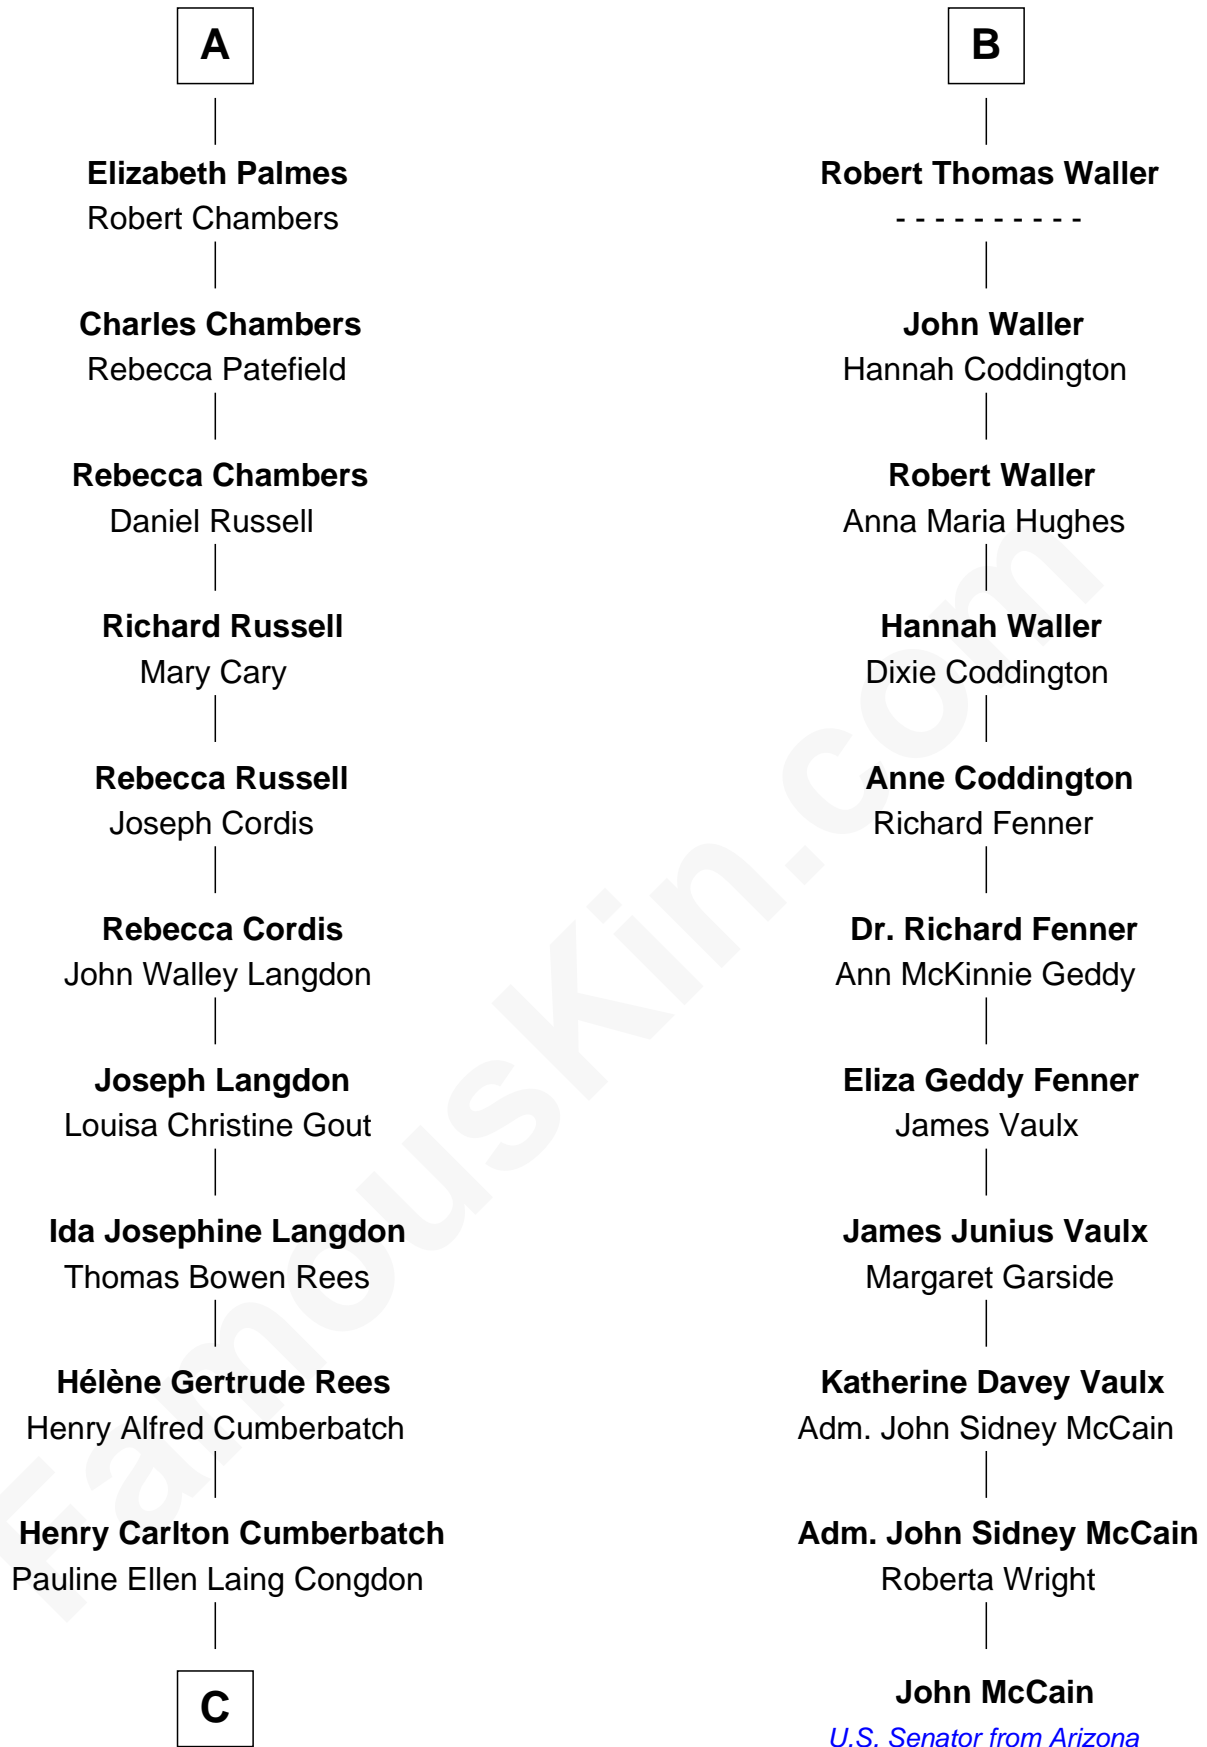

# FamousKin.com Relationship Chart of

**Benedict Cumberbatch**  
*Movie, Television and Stage Actor*

17th cousin 1 time removed of

**John McCain**  
*U.S. Senator from Arizona*

**Timothy Carlton Congdon Cumberbatch**

Wanda Ventham

**Benedict Cumberbatch**

*Movie, Television and Stage Actor*

FamousKin.com