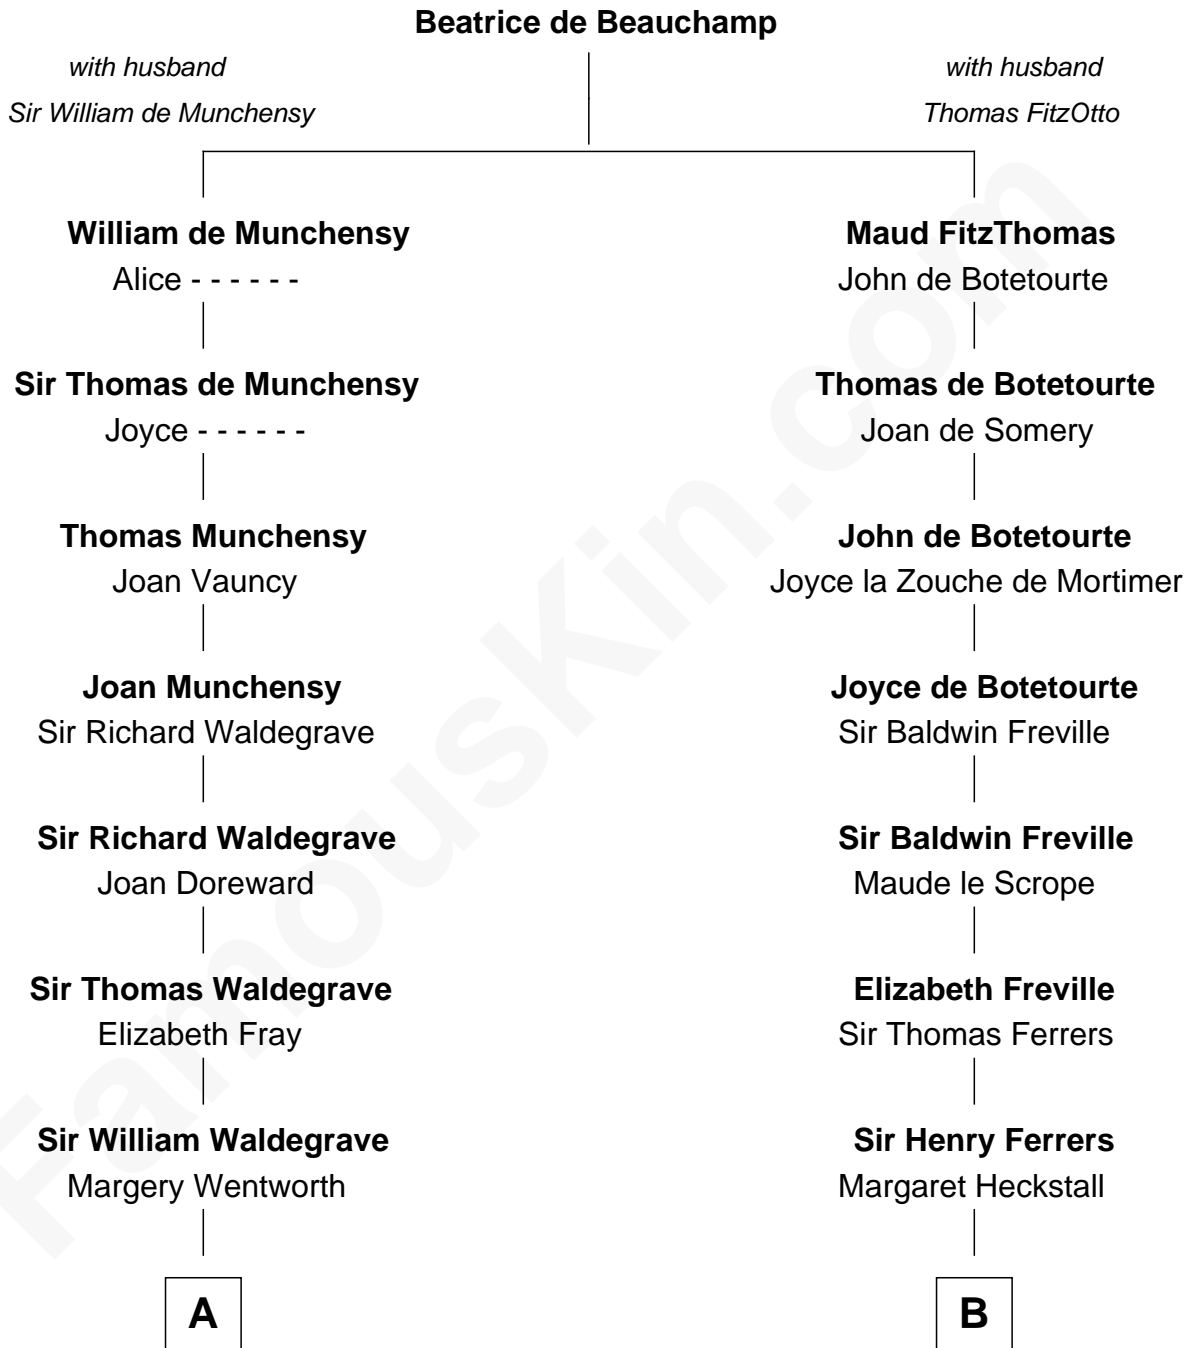

FamousKin.com
Relationship Chart of
Benedict Cumberbatch
Movie, Television and Stage Actor

21st cousin of
John McCain
U.S. Senator from Arizona

C

Robert William Cumberbatch

Louisa Grace Hanson

Henry Alfred Cumberbatch

Hélène Gertrude Rees

Henry Carlton Cumberbatch

Pauline Ellen Laing Congdon

Timothy Carlton Congdon Cumberbatch

Wanda Ventham

Benedict Cumberbatch

Movie, Television and Stage Actor

D

Eliza Geddy Fenner

James Vaulx

James Junius Vaulx

Margaret Garside

Katherine Davey Vaulx

Adm. John Sidney McCain

Adm. John Sidney McCain

Roberta Wright