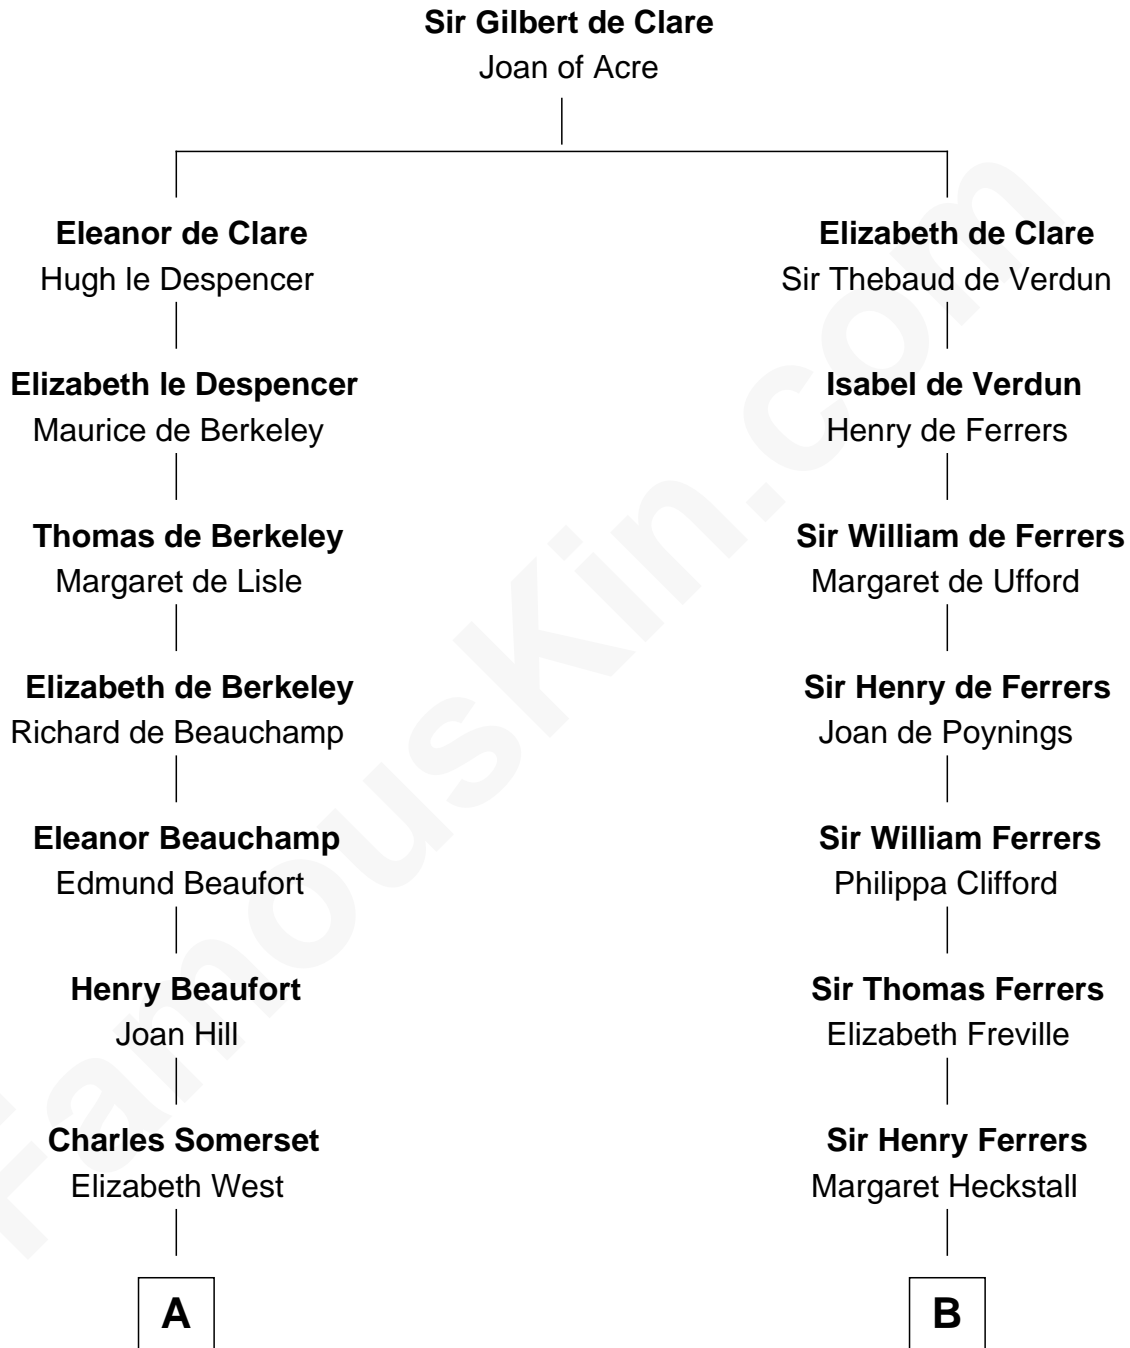

FamousKin.com
Relationship Chart of
Benedict Cumberbatch
Movie, Television and Stage Actor

21st cousin of
John McCain
U.S. Senator from Arizona

C

Robert William Cumberbatch

Louisa Grace Hanson

Henry Alfred Cumberbatch