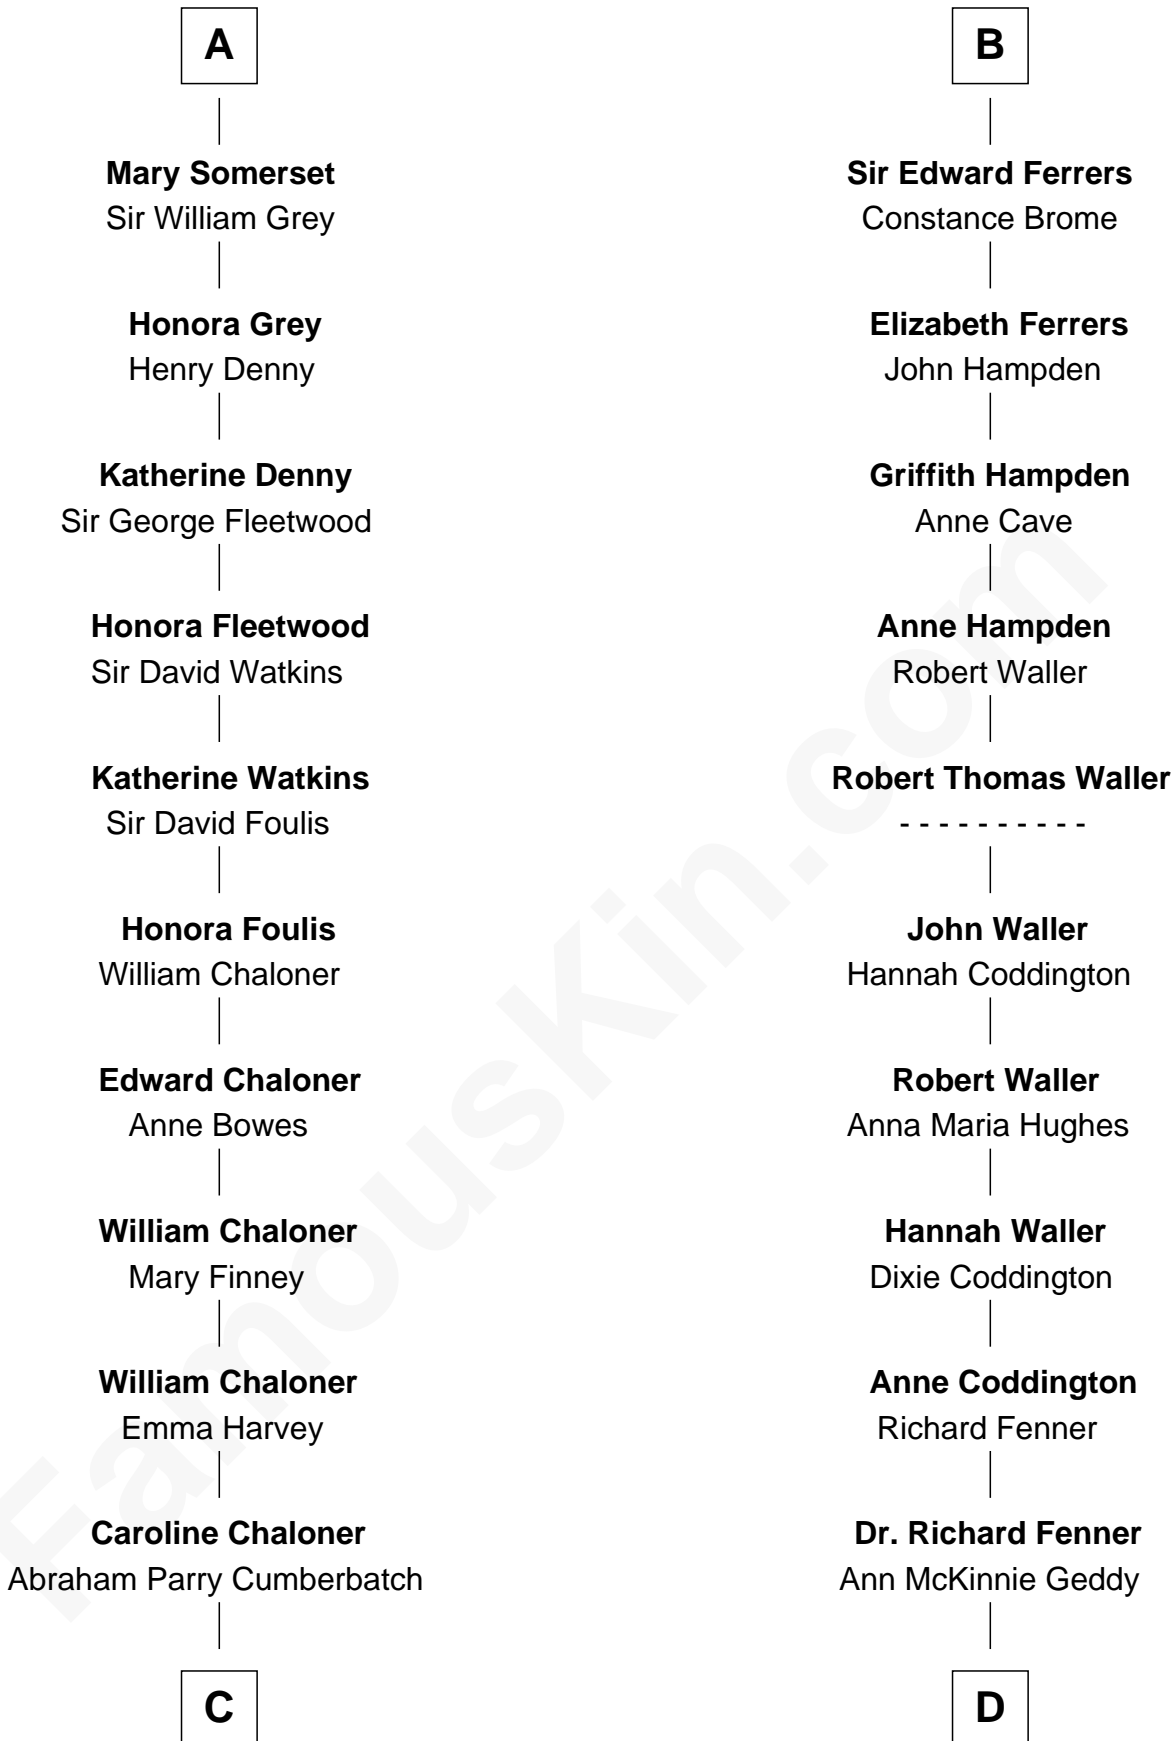

FamousKin.com
Relationship Chart of
Benedict Cumberbatch
Movie, Television and Stage Actor

21st cousin of
John McCain
U.S. Senator from Arizona

C

Robert William Cumberbatch

Louisa Grace Hanson

Henry Alfred Cumberbatch

Hélène Gertrude Rees

Henry Carlton Cumberbatch

Pauline Ellen Laing Congdon

Timothy Carlton Congdon Cumberbatch

Wanda Ventham

Benedict Cumberbatch

Movie, Television and Stage Actor

D

Eliza Geddy Fenner

James Vaulx

James Junius Vaulx

Margaret Garside

Katherine Davey Vaulx

Adm. John Sidney McCain

Adm. John Sidney McCain

Roberta Wright