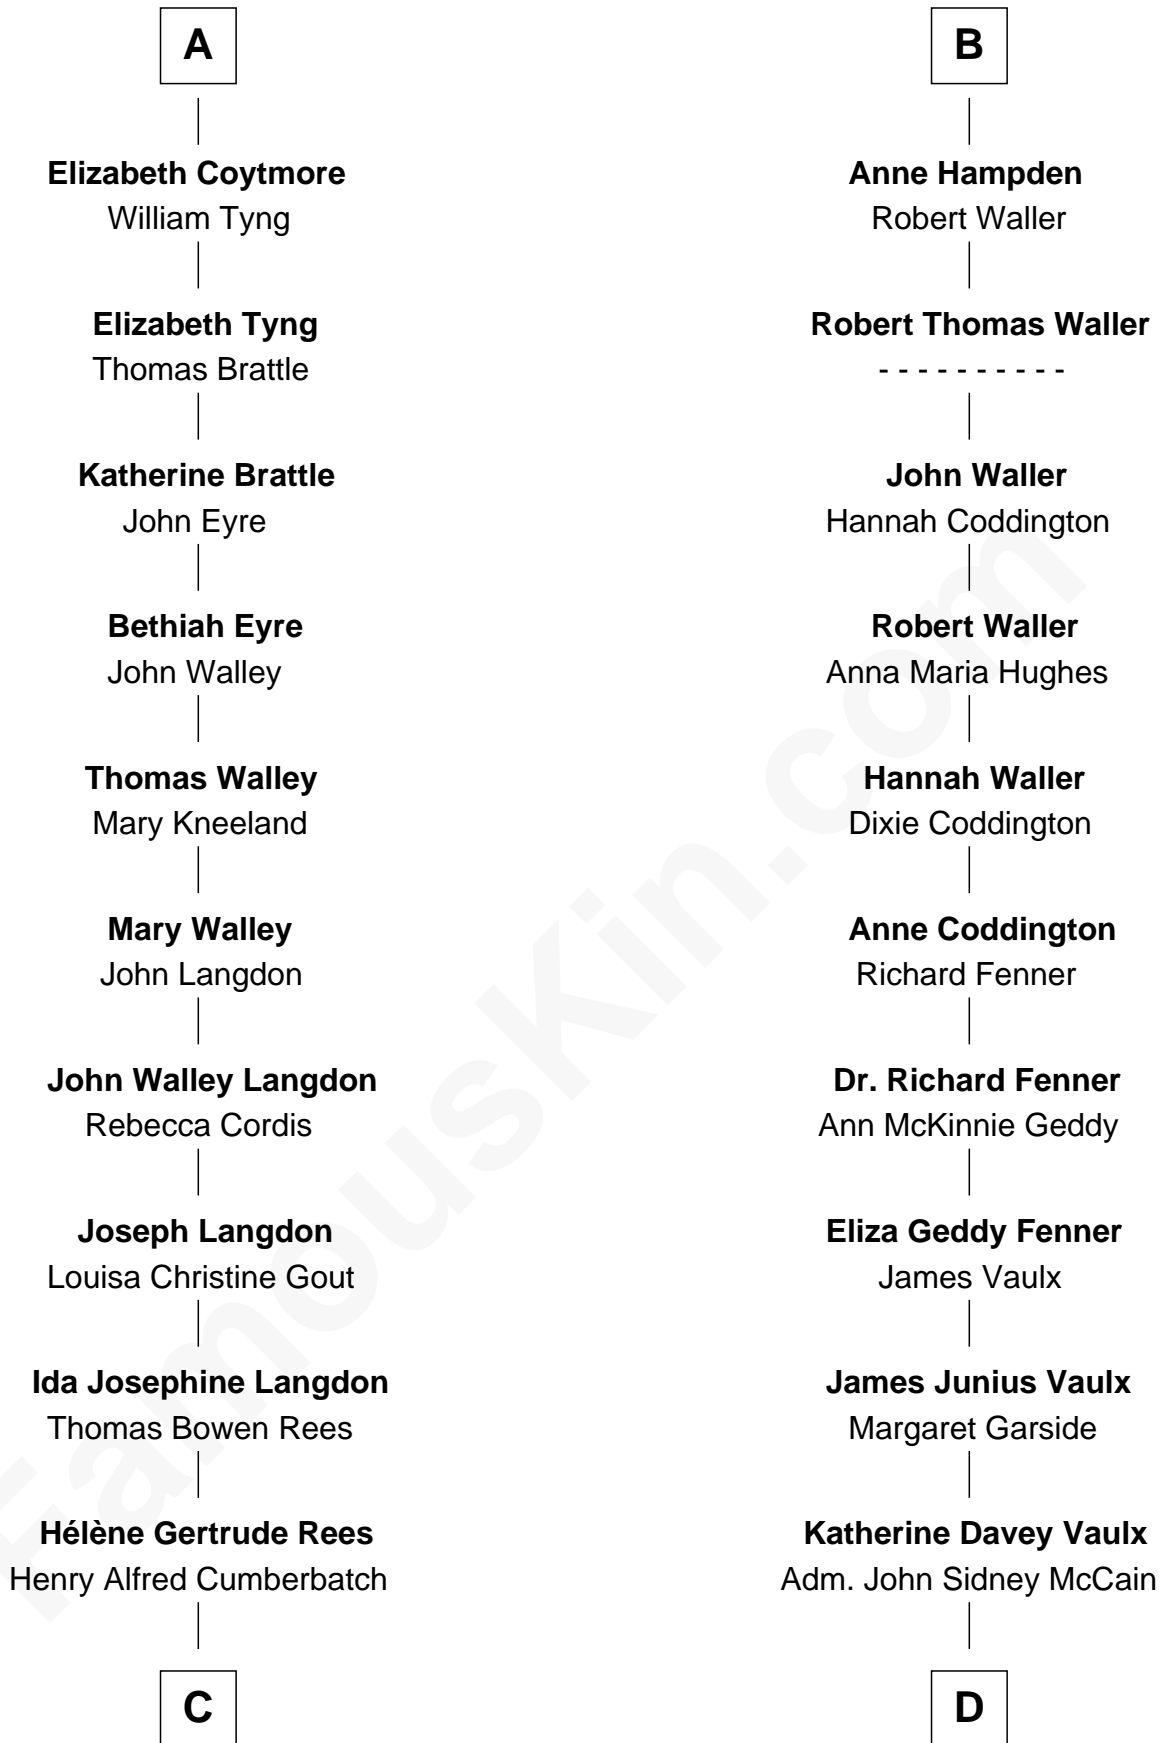

# FamousKin.com Relationship Chart of

**Benedict Cumberbatch**  
*Movie, Television and Stage Actor*

18th cousin 1 time removed of

**John McCain**

*U.S. Senator from Arizona*

**Sir William Stradling**

Isabel St. Barbe

Joan Dauntsey

**Edmund Stradling**

Elizabeth Arundell

**John Stradling**

Alice Langford

**Anne Stradling**

Sir John Danvers

**Anne Danvers**

Thomas Lovett

**Elizabeth Lovett**

Anthony Cave

**Anne Cave**

Griffith Hampden

**B**

**C**

**Henry Carlton Cumberbatch**

Pauline Ellen Laing Congdon

**Timothy Carlton Congdon Cumberbatch**

Wanda Ventham

**Benedict Cumberbatch**

*Movie, Television and Stage Actor*

**D**

**Adm. John Sidney McCain**

Roberta Wright