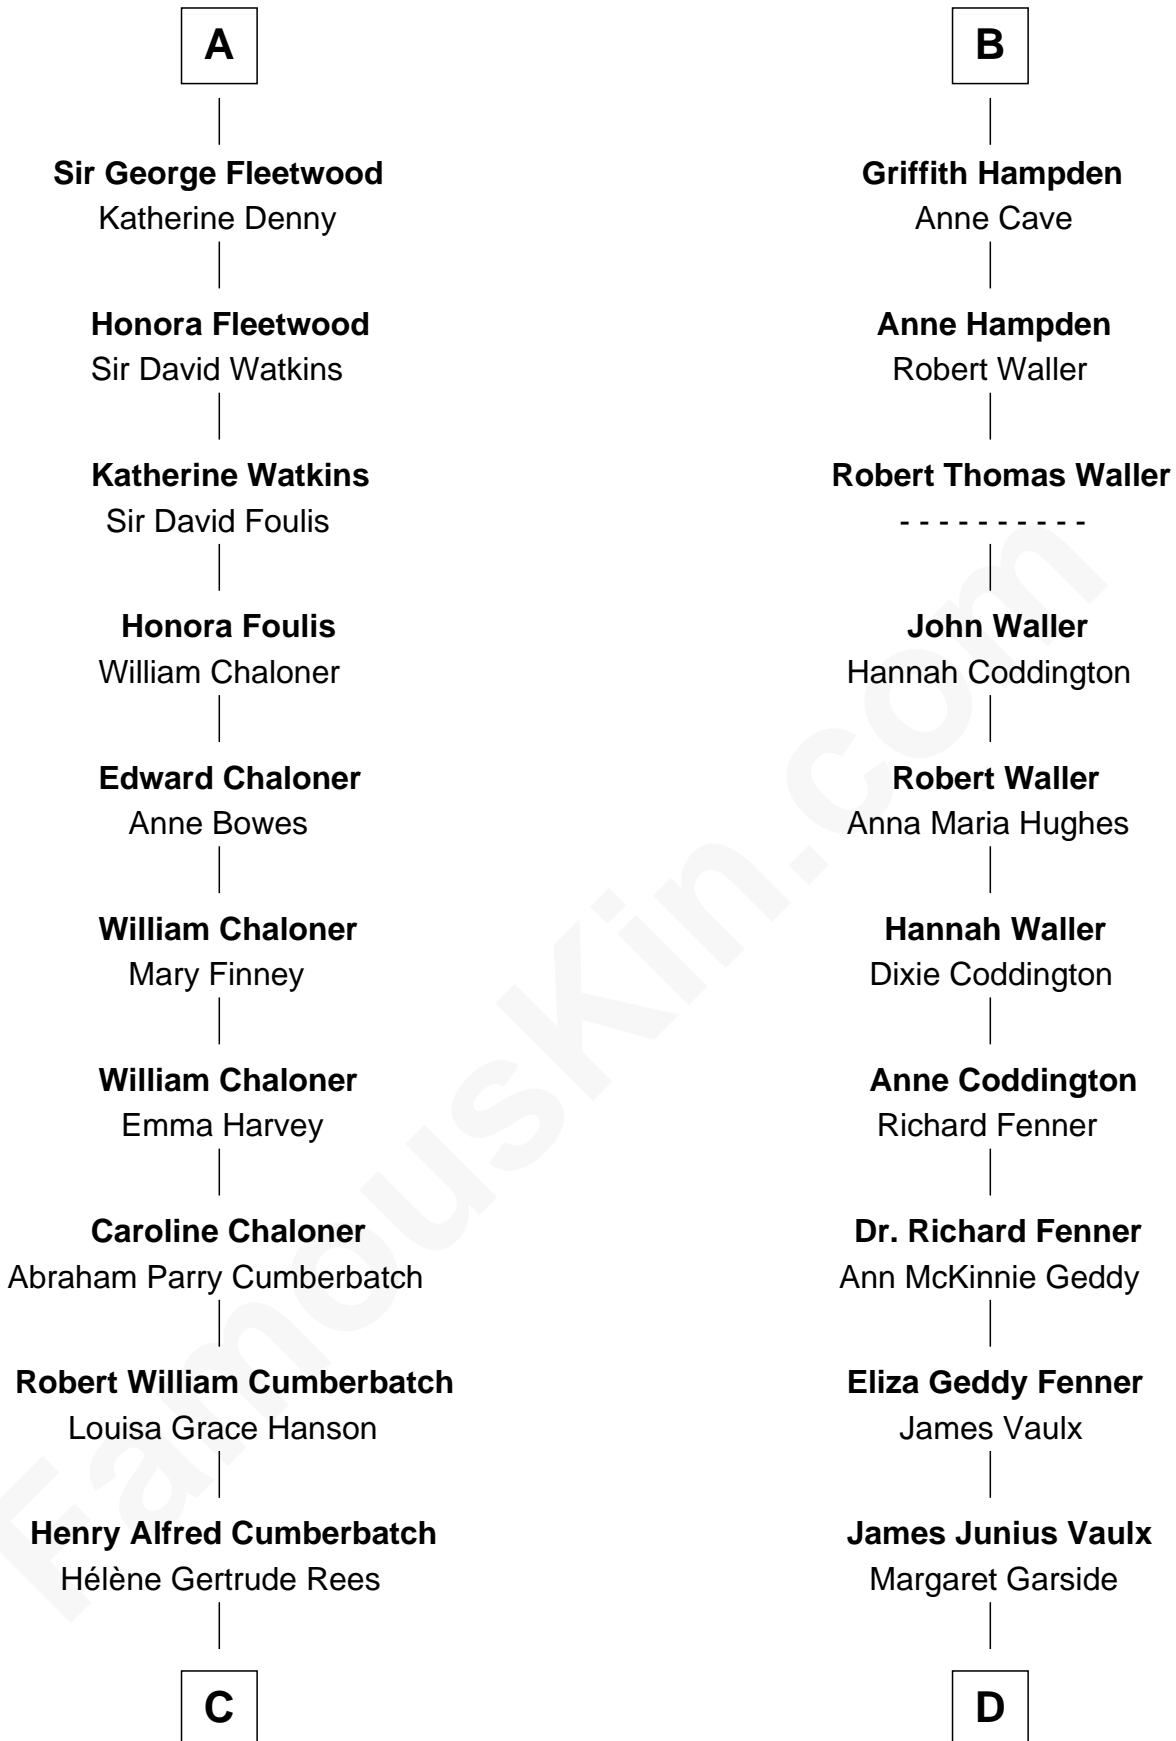

FamousKin.com

Relationship Chart of

Benedict Cumberbatch
Movie, Television and Stage Actor

19th cousin of

John McCain
U.S. Senator from Arizona

Sir John Howard
 Alice de Bois

C

Henry Carlton Cumberbatch

Adm. John Sidney McCain

Roberta Wright

John McCain

U.S. Senator from Arizona

FamousKin.com