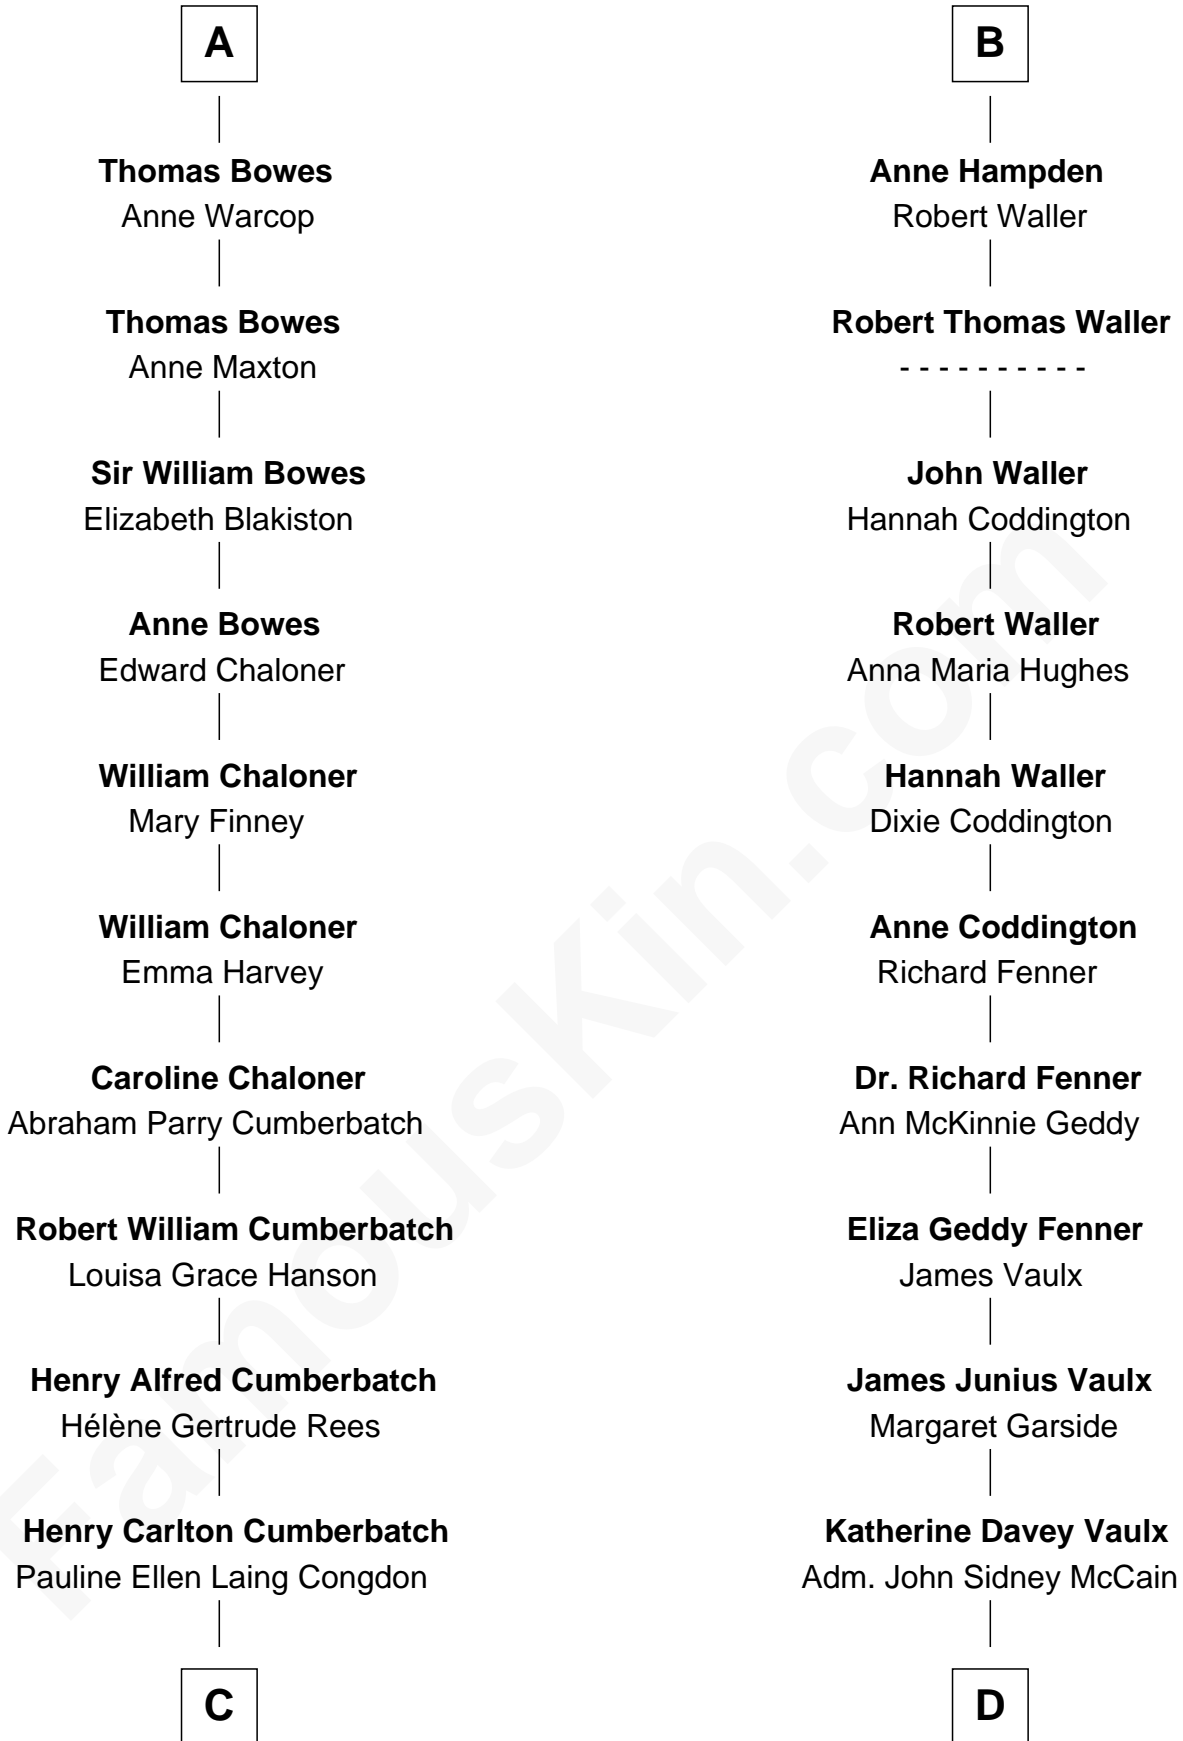

**FamousKin.com**  
**Relationship Chart of**  
**Benedict Cumberbatch**  
*Movie, Television and Stage Actor*

**18th cousin of**  
**John McCain**  
*U.S. Senator from Arizona*

**C**

**Timothy Carlton Congdon Cumberbatch**

Wanda Ventham

**Benedict Cumberbatch**

*Movie, Television and Stage Actor*

**D**

**Adm. John Sidney McCain**

Roberta Wright

**John McCain**

*U.S. Senator from Arizona*