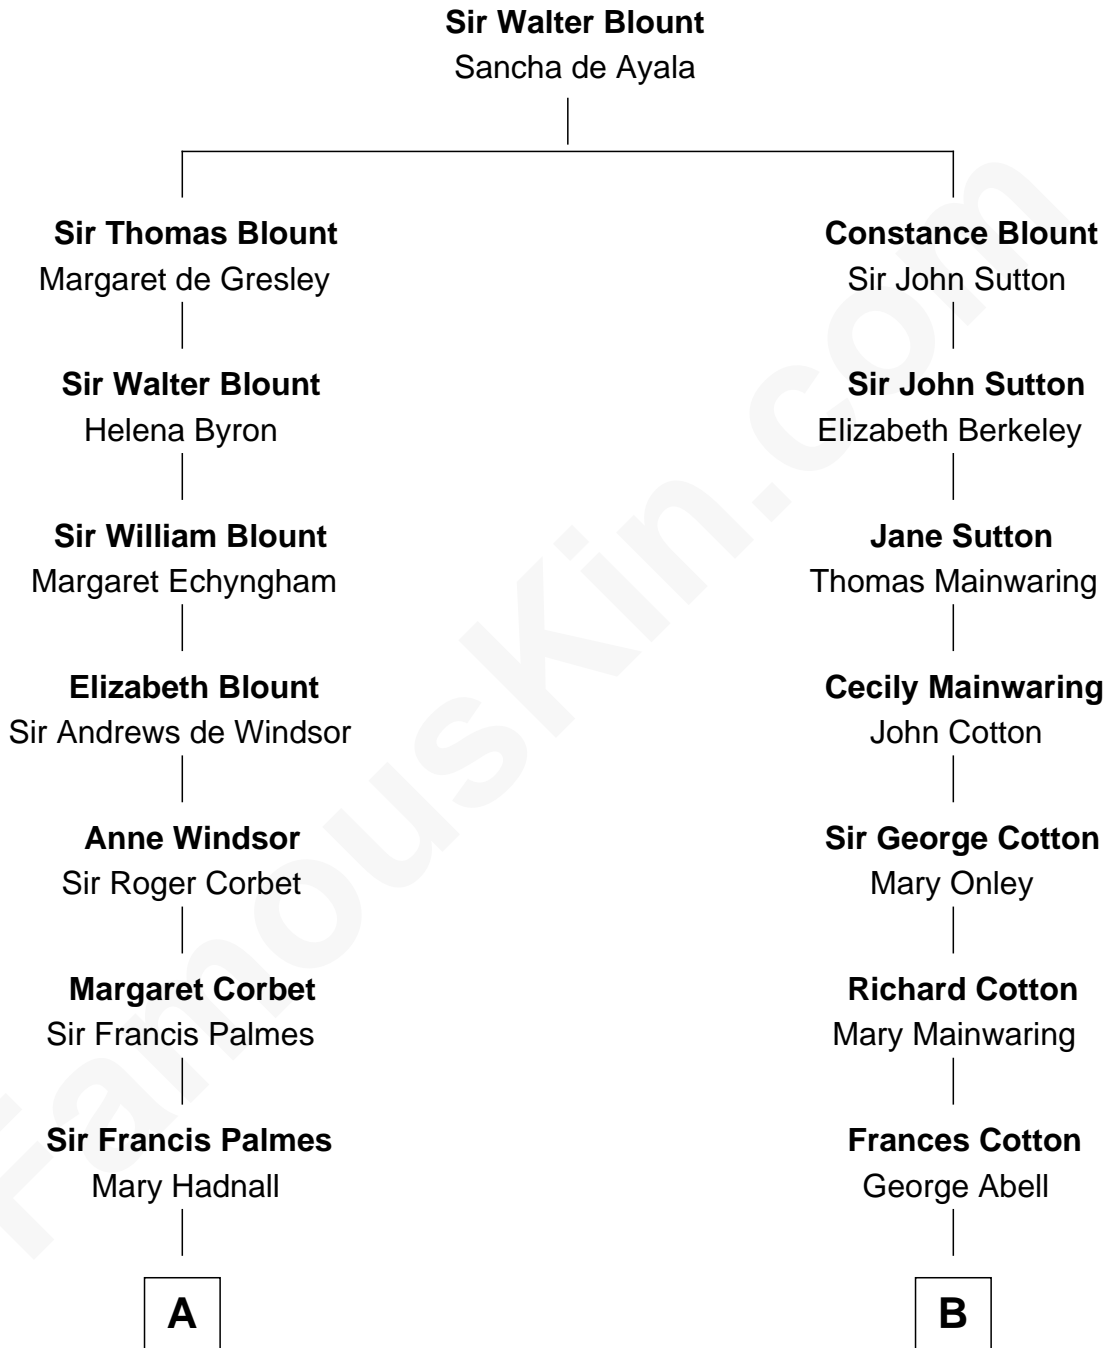

FamousKin.com Relationship Chart of

Benedict Cumberbatch
Movie, Television and Stage Actor

17th cousin 2 times removed of

Illeana Douglas
TV and Movie Actress

C

Henry Carlton Cumberbatch

Pauline Ellen Laing Congdon