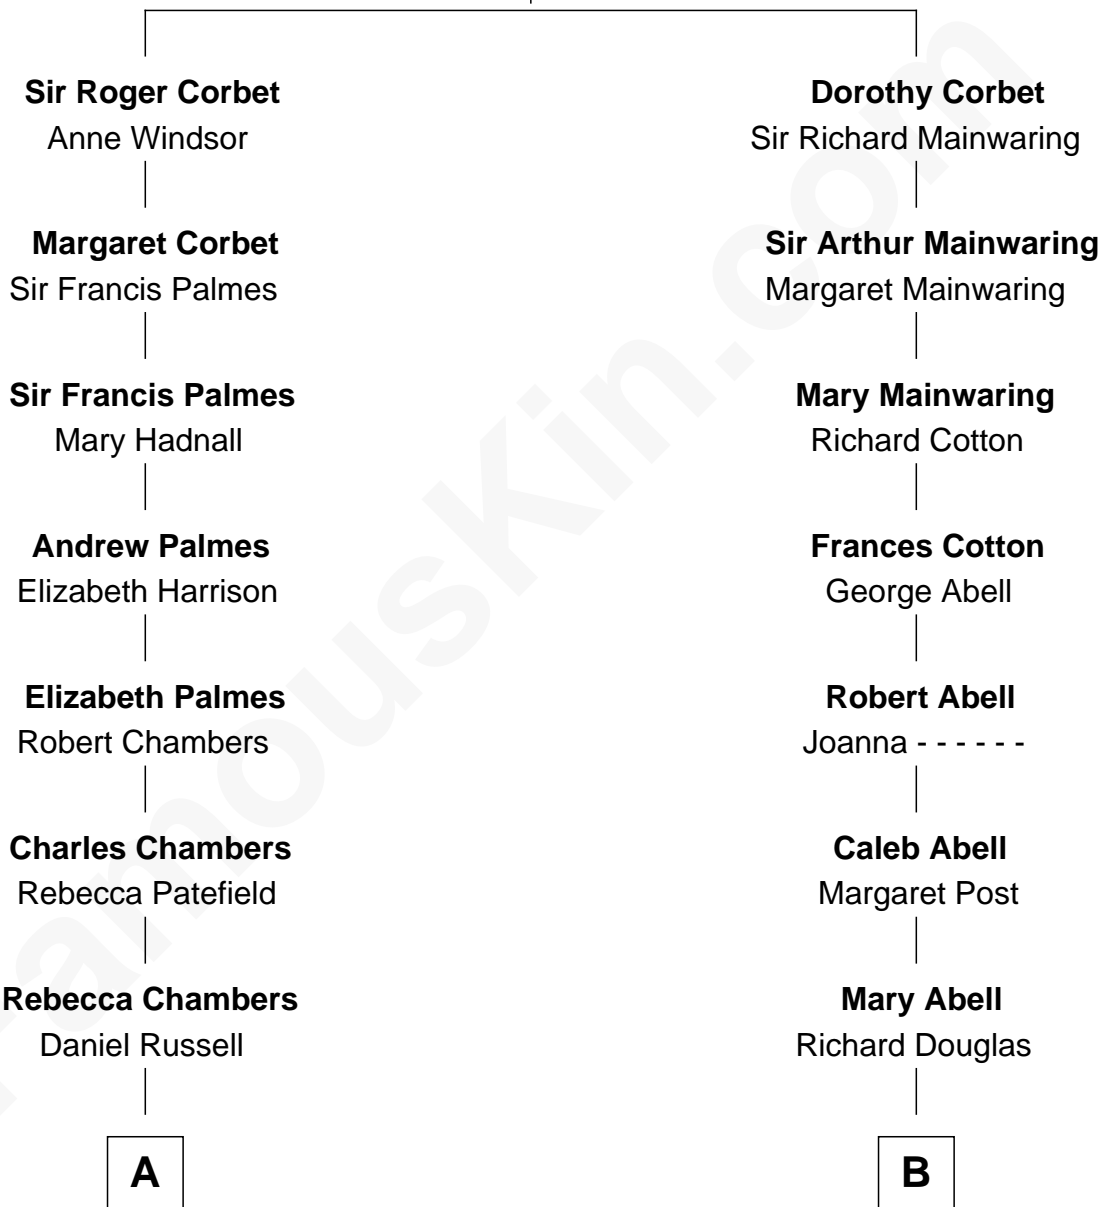

FamousKin.com Relationship Chart of

Benedict Cumberbatch
Movie, Television and Stage Actor

14th cousin 1 time removed of

Illeana Douglas
TV and Movie Actress

Sir Robert Corbet
Elizabeth Vernon

A

Richard Russell

Mary Cary

Rebecca Russell

Joseph Cordis

Rebecca Cordis

John Walley Langdon

Joseph Langdon

Louisa Christine Gout

Ida Josephine Langdon