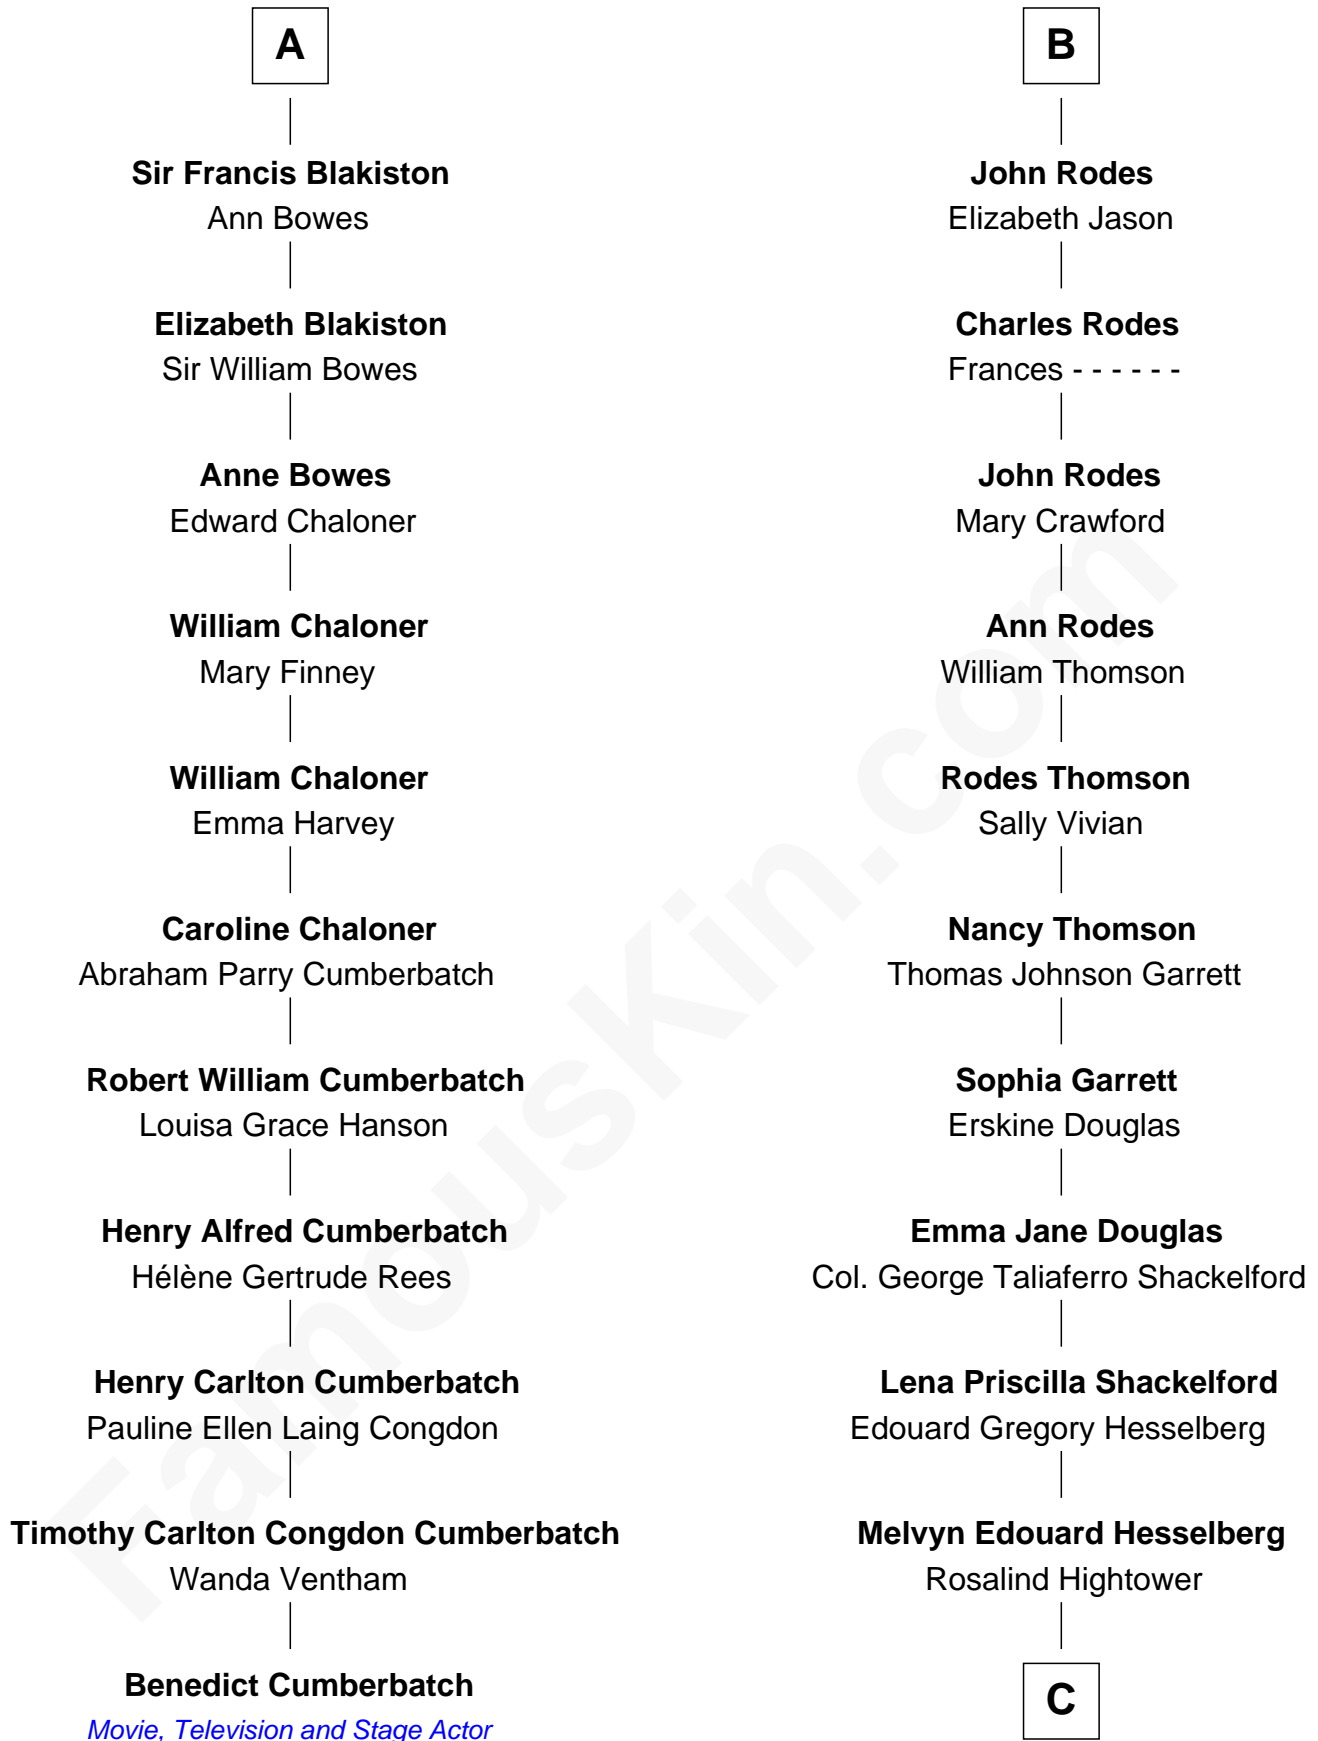

FamousKin.com
Relationship Chart of
Benedict Cumberbatch
Movie, Television and Stage Actor

17th cousin 1 time removed of

Illeana Douglas
TV and Movie Actress

C

Gregory Hesselberg

Joan Georgescu

Illeana Douglas