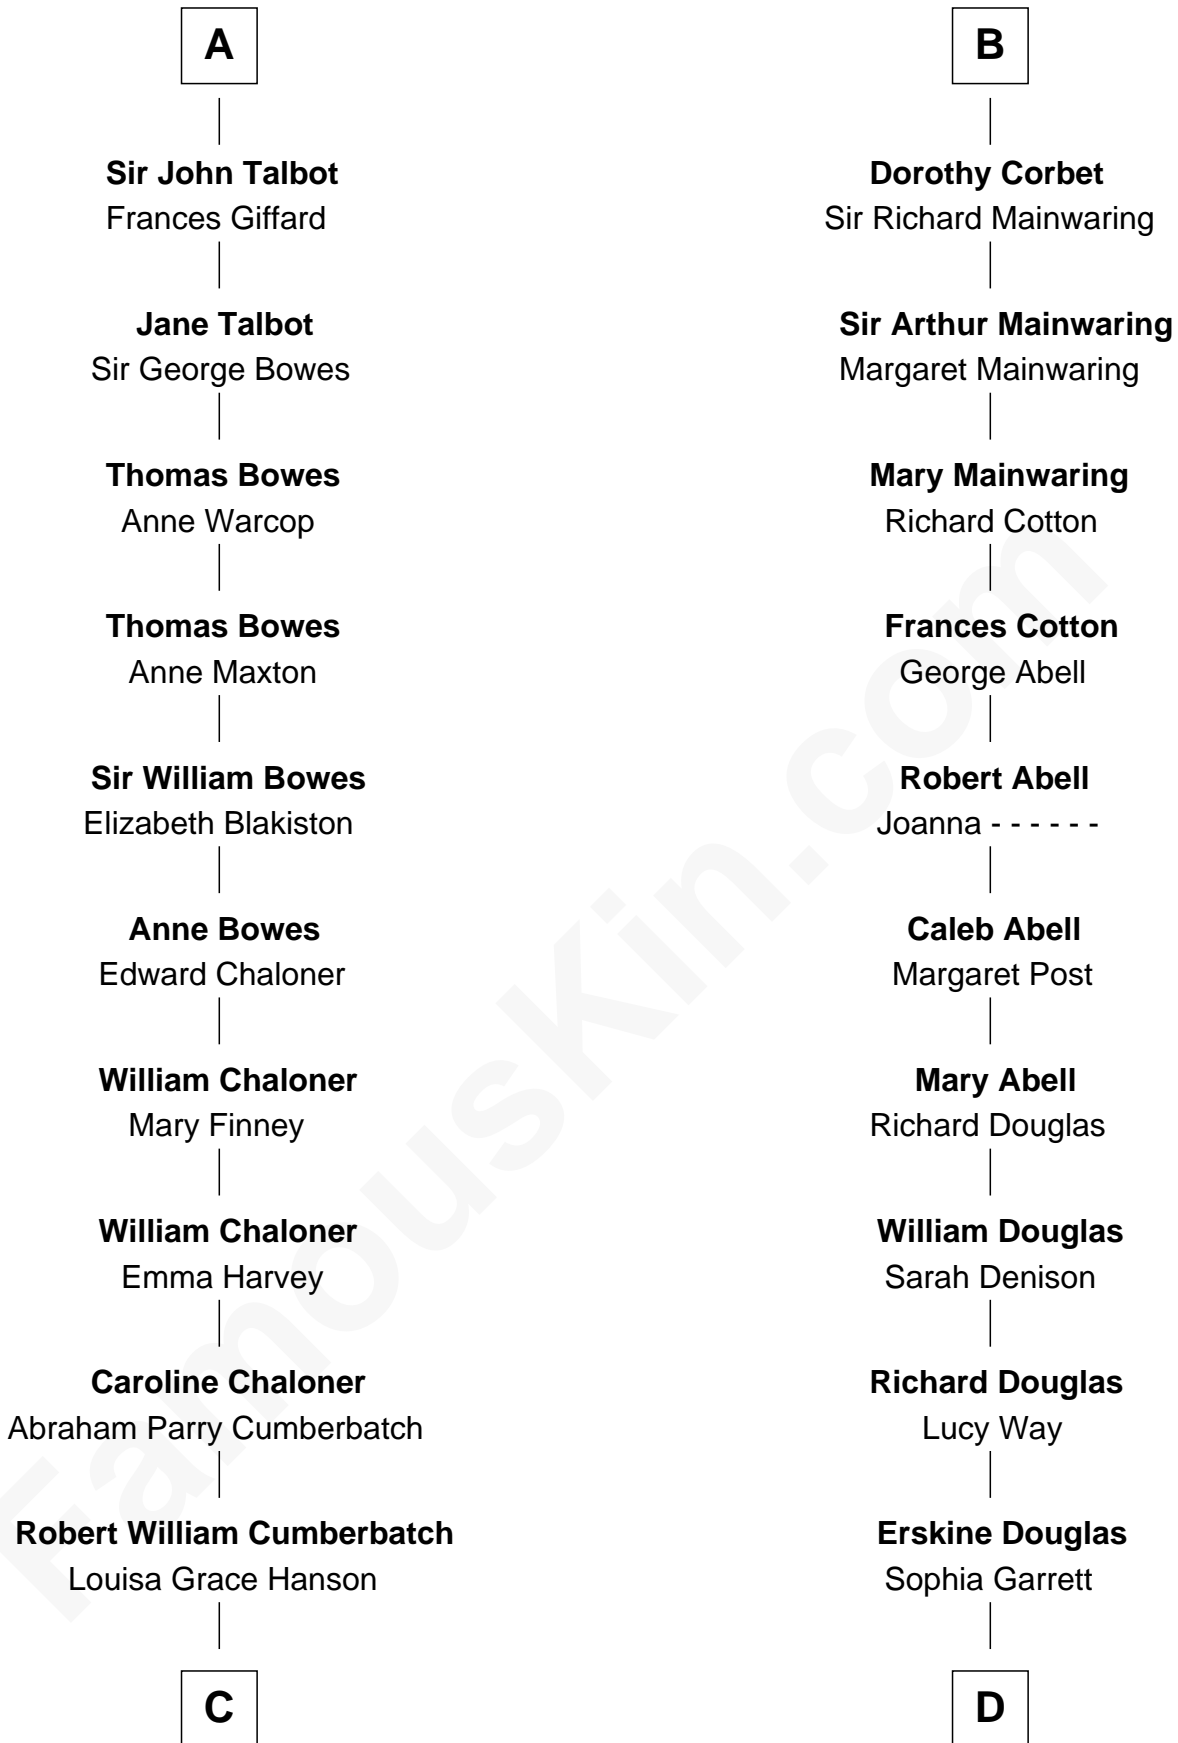

FamousKin.com
Relationship Chart of
Benedict Cumberbatch
Movie, Television and Stage Actor

20th cousin 1 time removed of

Illeana Douglas
TV and Movie Actress

C

Henry Alfred Cumberbatch

Hélène Gertrude Rees

Henry Carlton Cumberbatch

Pauline Ellen Laing Congdon

Timothy Carlton Congdon Cumberbatch

Wanda Ventham

Benedict Cumberbatch

Movie, Television and Stage Actor

D

Emma Jane Douglas