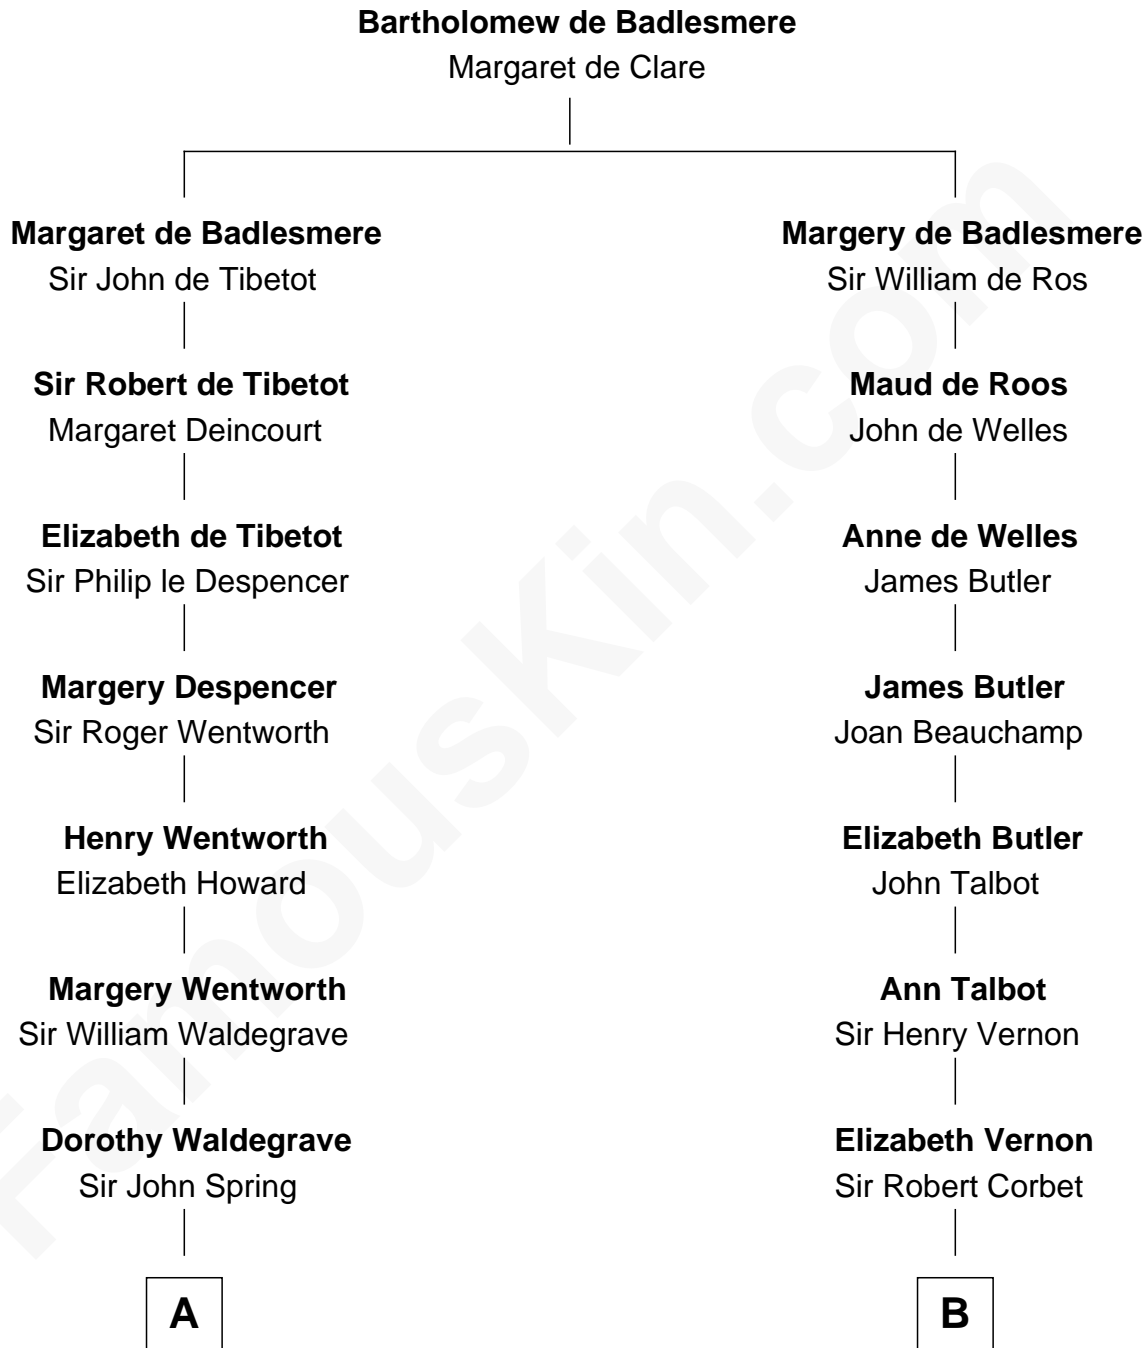

FamousKin.com

Relationship Chart of

Benedict Cumberbatch
Movie, Television and Stage Actor

20th cousin 1 time removed of

Illeana Douglas
TV and Movie Actress

C

Henry Alfred Cumberbatch

Hélène Gertrude Rees

Henry Carlton Cumberbatch

Pauline Ellen Laing Congdon

Timothy Carlton Congdon Cumberbatch

Wanda Ventham

Benedict Cumberbatch

Movie, Television and Stage Actor

D

Emma Jane Douglas

Col. George Taliaferro Shackelford

Lena Priscilla Shackelford

Edouard Gregory Hesselberg

Melvyn Edouard Hesselberg

Rosalind Hightower

Gregory Hesselberg

Joan Georgescu

Illeana Douglas