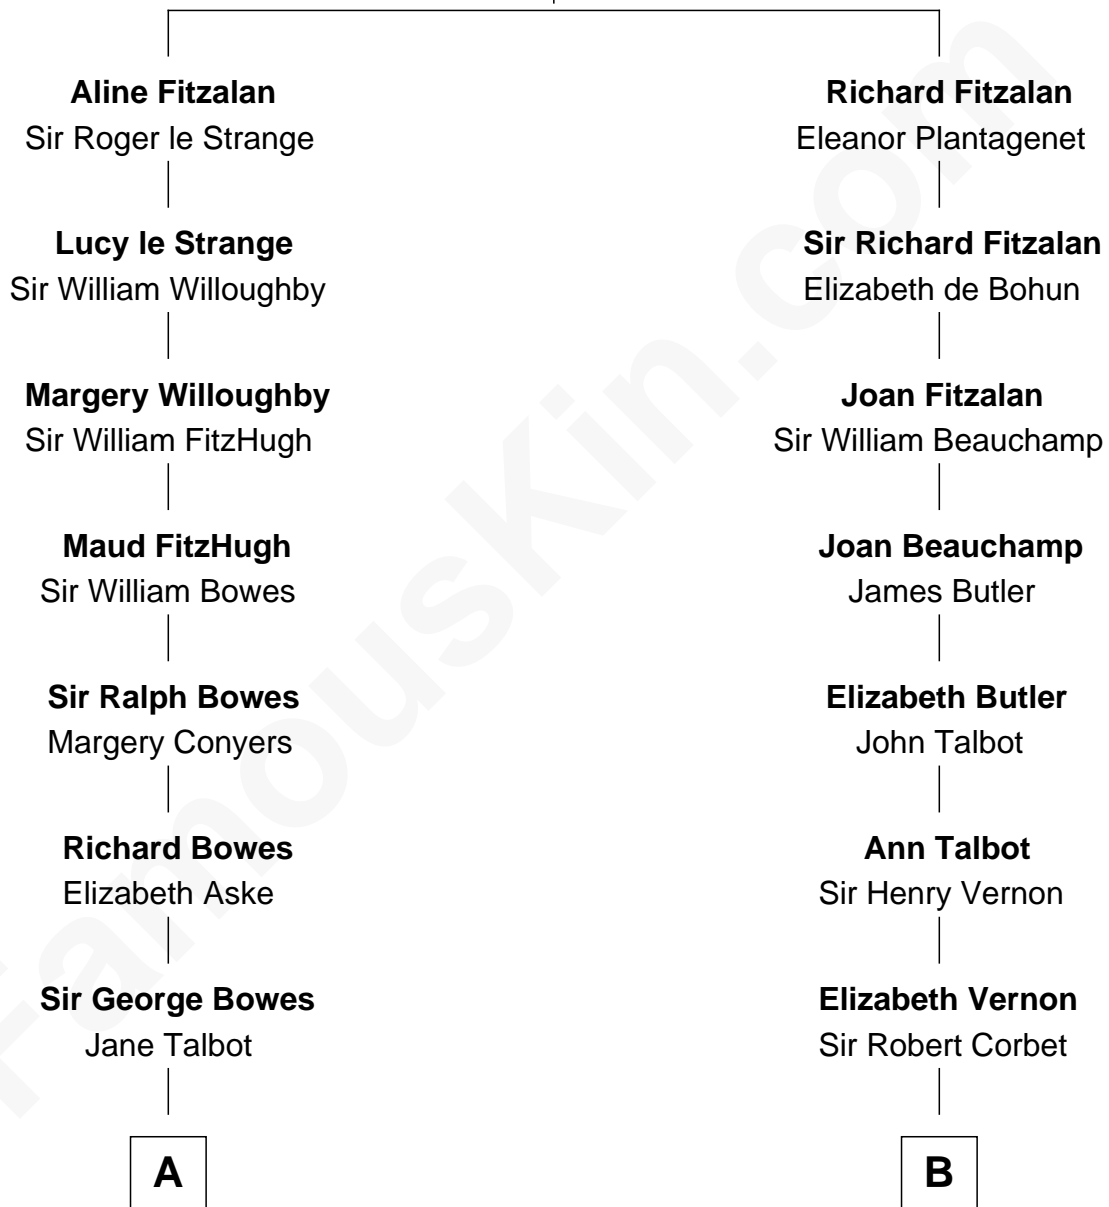

FamousKin.com

Relationship Chart of

Benedict Cumberbatch

Movie, Television and Stage Actor

18th cousin 3 times removed of

Illeana Douglas

TV and Movie Actress

Edmund Fitzalan

Alice de Warenne

C

Timothy Carlton Congdon Cumberbatch

Wanda Ventham

Benedict Cumberbatch

Movie, Television and Stage Actor

D

Emma Jane Douglas

Col. George Taliaferro Shackelford

Lena Priscilla Shackelford

Edouard Gregory Hesselberg

Melvyn Edouard Hesselberg

Rosalind Hightower

Gregory Hesselberg

Joan Georgescu

Illeana Douglas