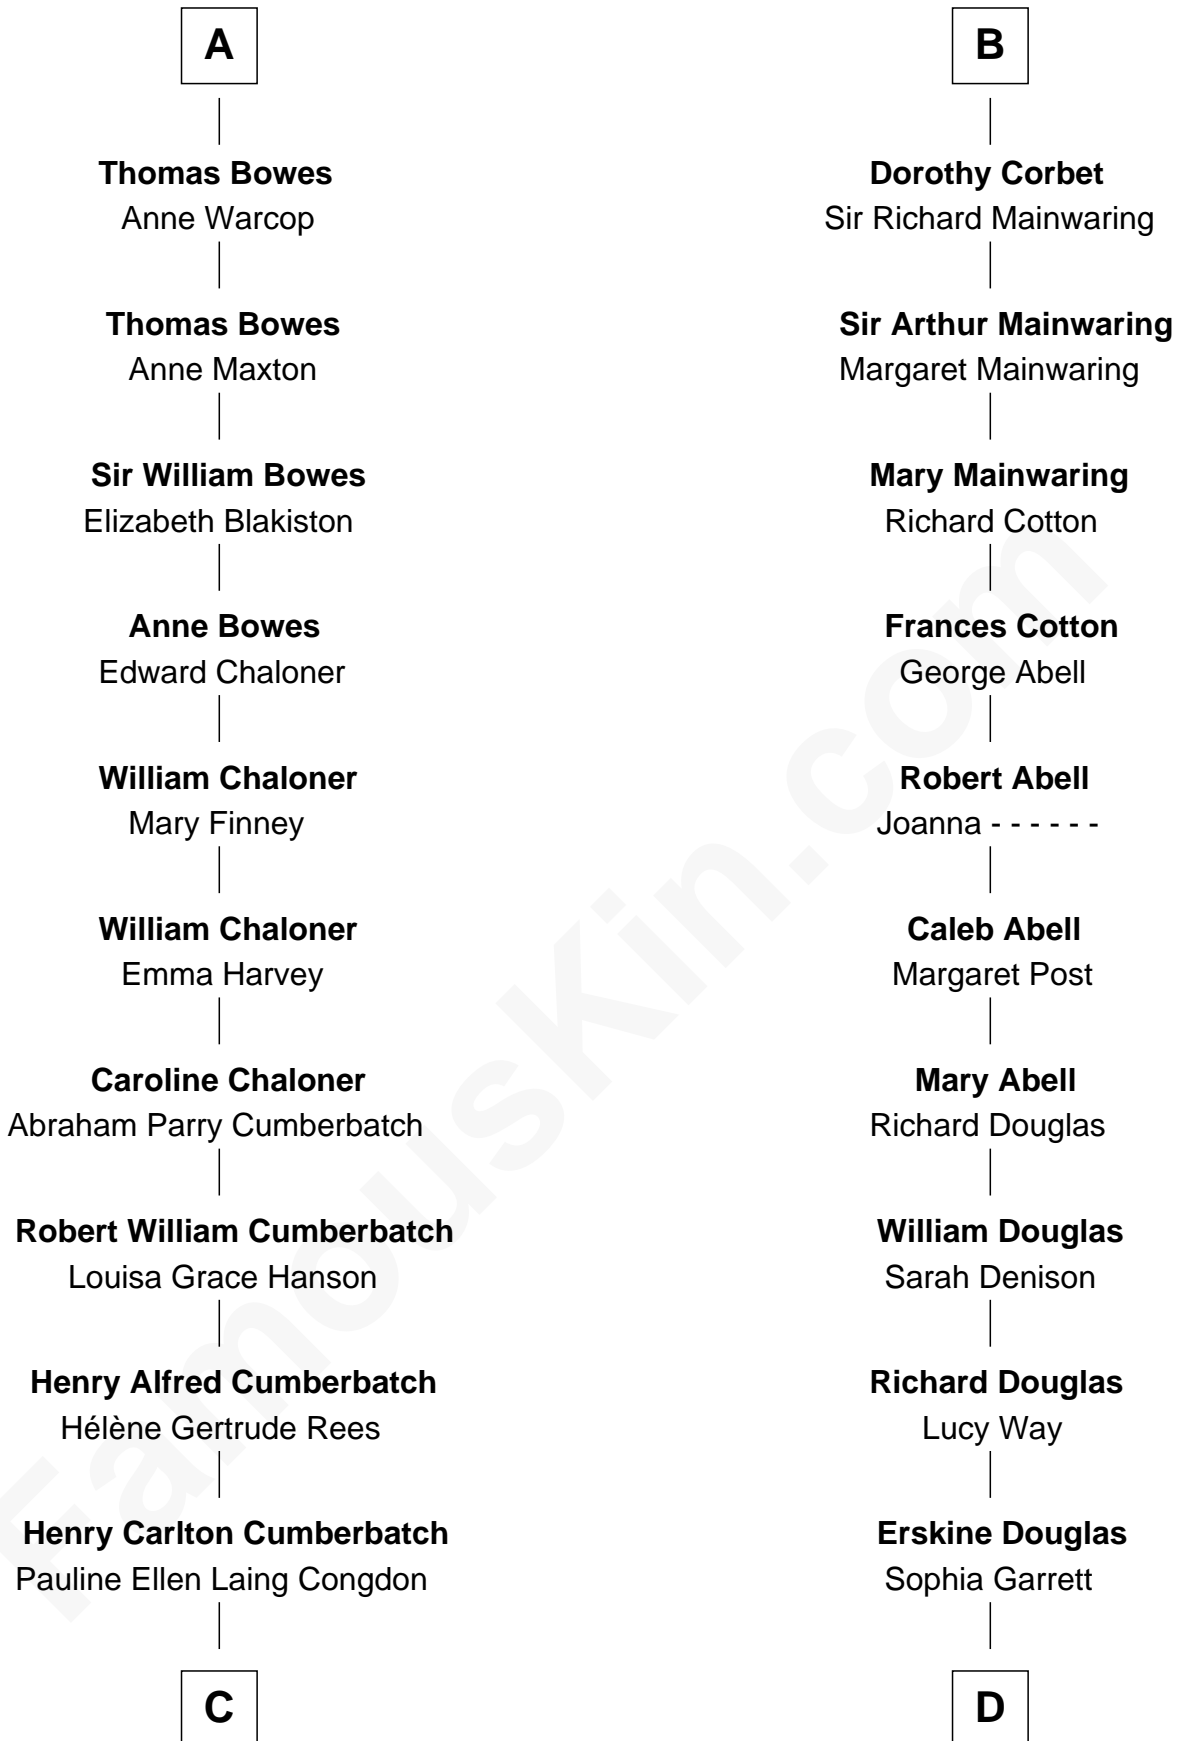

FamousKin.com

Relationship Chart of

Benedict Cumberbatch

Movie, Television and Stage Actor

18th cousin 3 times removed of

Illeana Douglas

TV and Movie Actress

Edmund Fitzalan

Alice de Warenne

C

Timothy Carlton Congdon Cumberbatch

Wanda Ventham

Benedict Cumberbatch

Movie, Television and Stage Actor

D

Emma Jane Douglas

Col. George Taliaferro Shackelford

Lena Priscilla Shackelford

Edouard Gregory Hesselberg

Melvyn Edouard Hesselberg

Rosalind Hightower

Gregory Hesselberg

Joan Georgescu

Illeana Douglas