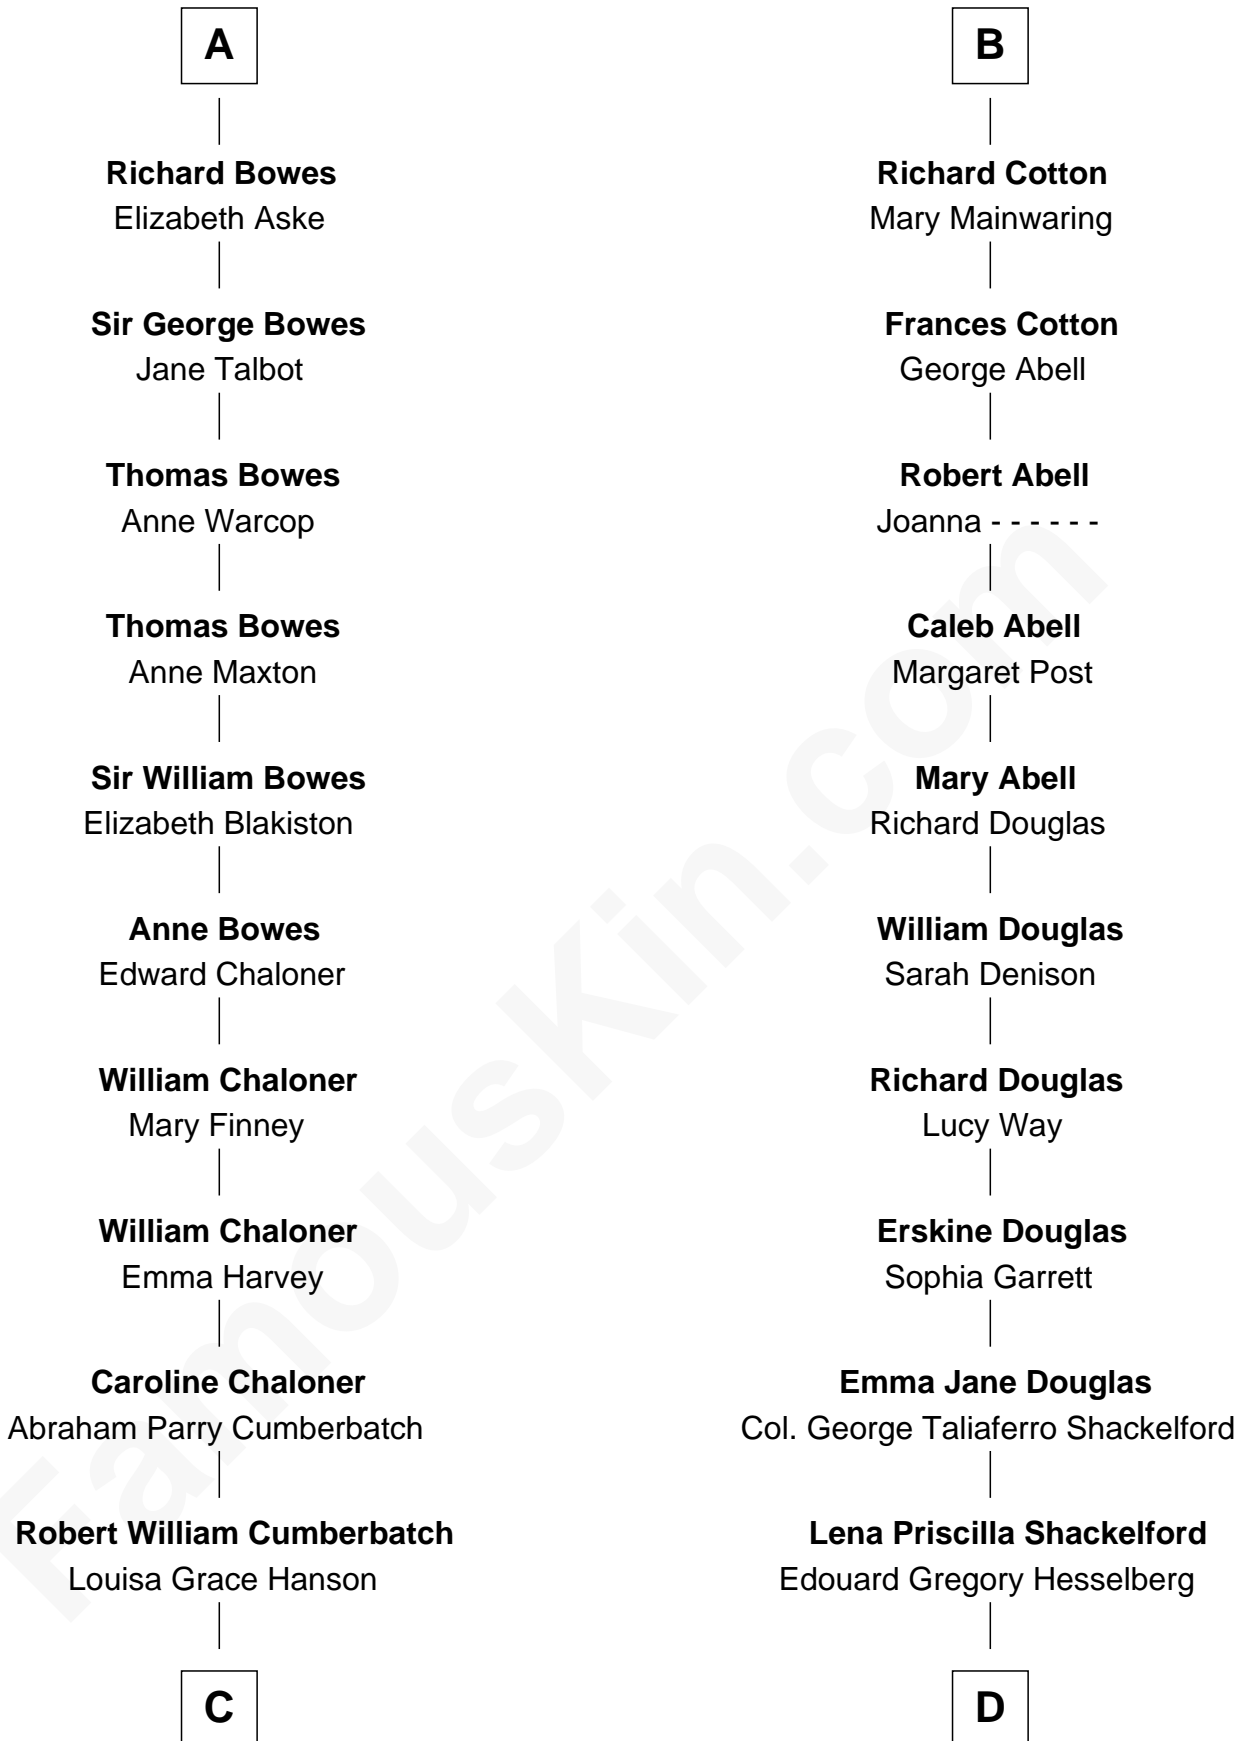

## Relationship Chart of

**Benedict Cumberbatch**  
*Movie, Television and Stage Actor*

19th cousin 1 time removed of

**Illeana Douglas**  
*TV and Movie Actress*

**C**

**Henry Alfred Cumberbatch**

Hélène Gertrude Rees