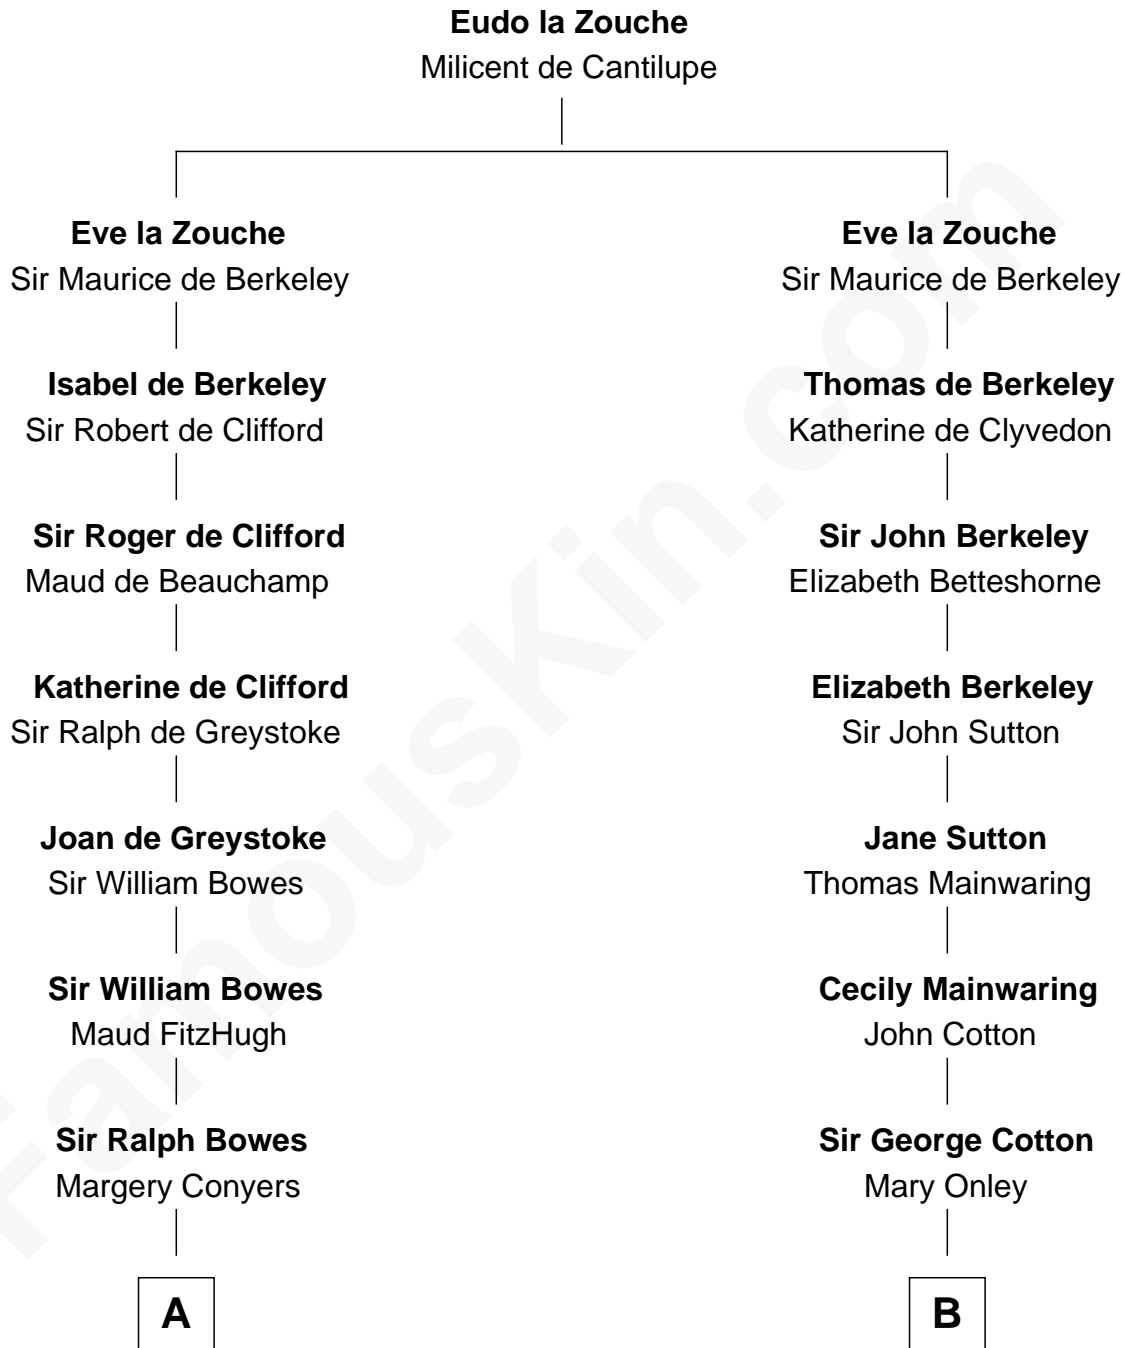

# FamousKin.com

## Relationship Chart of

**Benedict Cumberbatch**  
*Movie, Television and Stage Actor*

19th cousin 1 time removed of

**Illeana Douglas**  
*TV and Movie Actress*

**C**

**Henry Alfred Cumberbatch**

Hélène Gertrude Rees