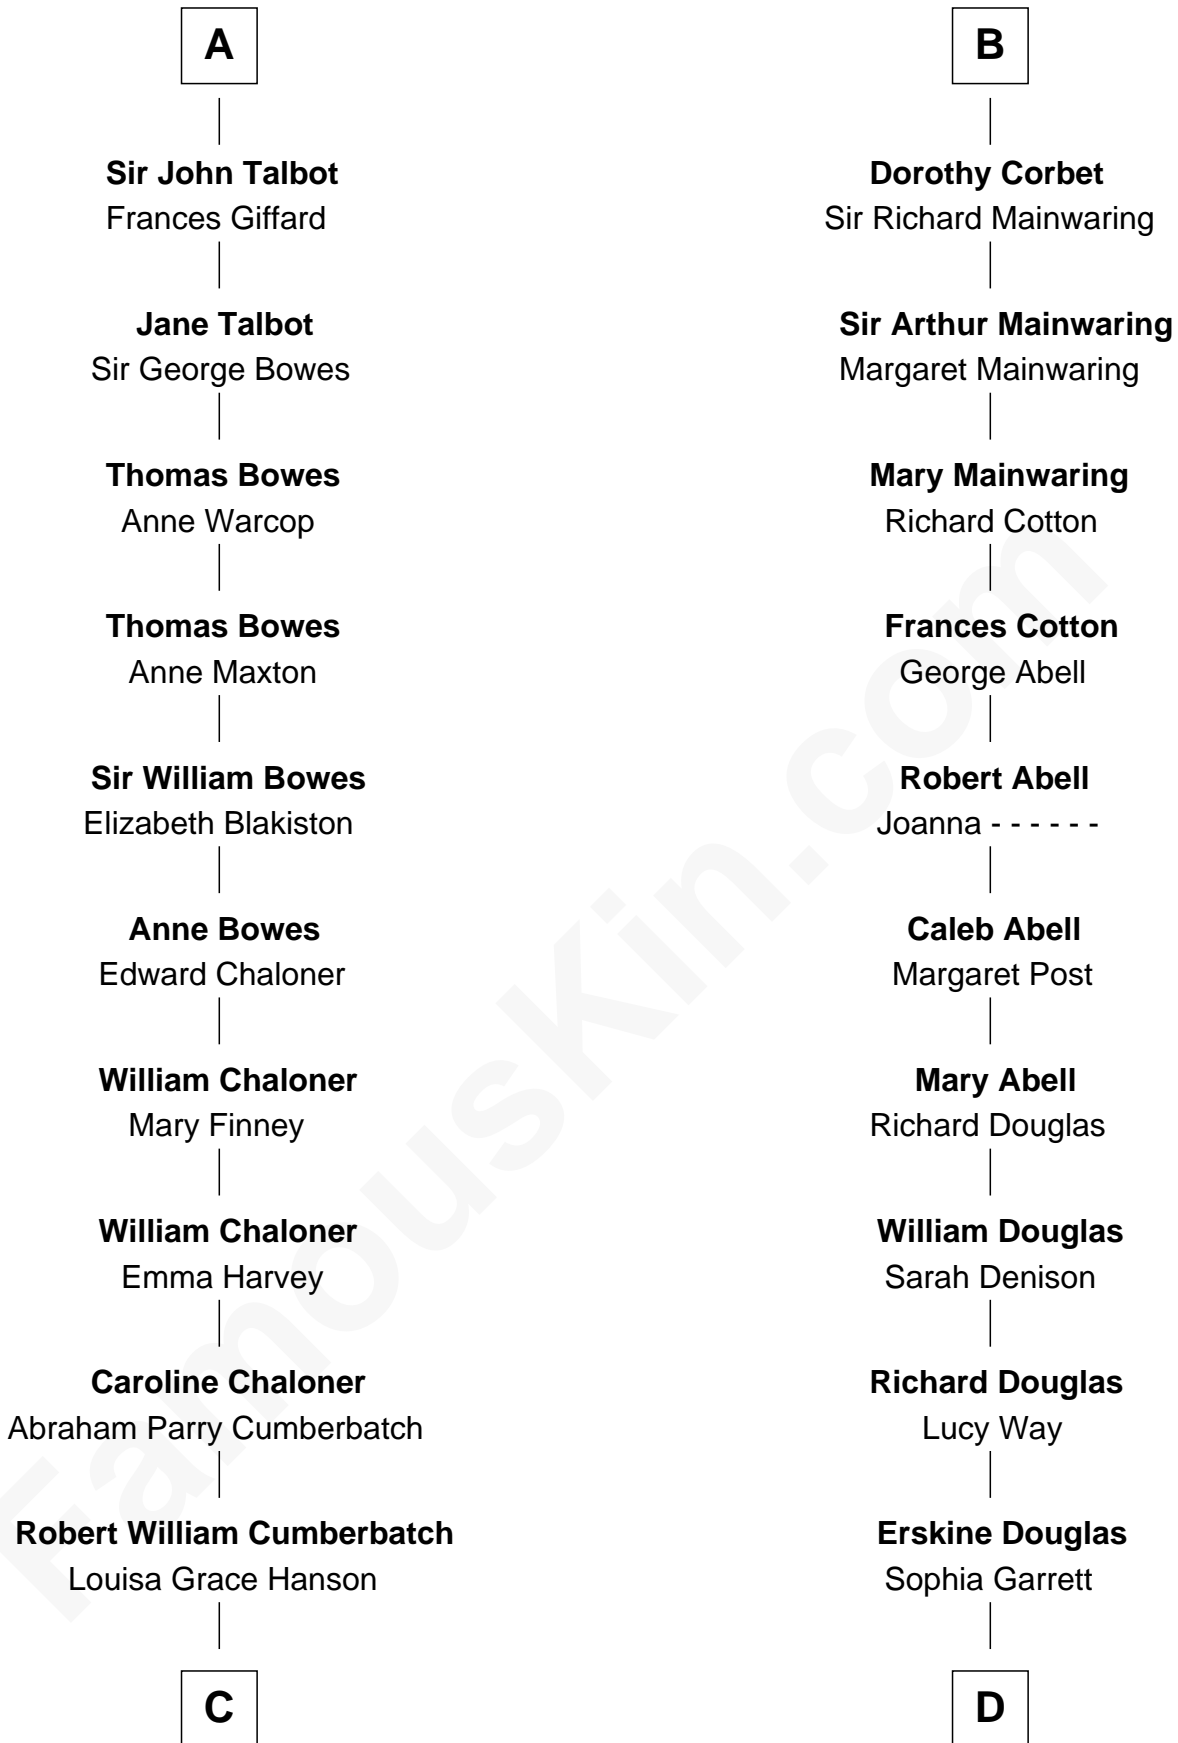

FamousKin.com Relationship Chart of

Benedict Cumberbatch
Movie, Television and Stage Actor

20th cousin 1 time removed of

Illeana Douglas
TV and Movie Actress

Sir Richard de Burgh

Margaret - - - - -

C

Henry Alfred Cumberbatch

Emma Jane Douglas

Col. George Taliaferro Shackelford

Lena Priscilla Shackelford

Edouard Gregory Hesselberg

Melvyn Edouard Hesselberg

Rosalind Hightower

Gregory Hesselberg

Joan Georgescu