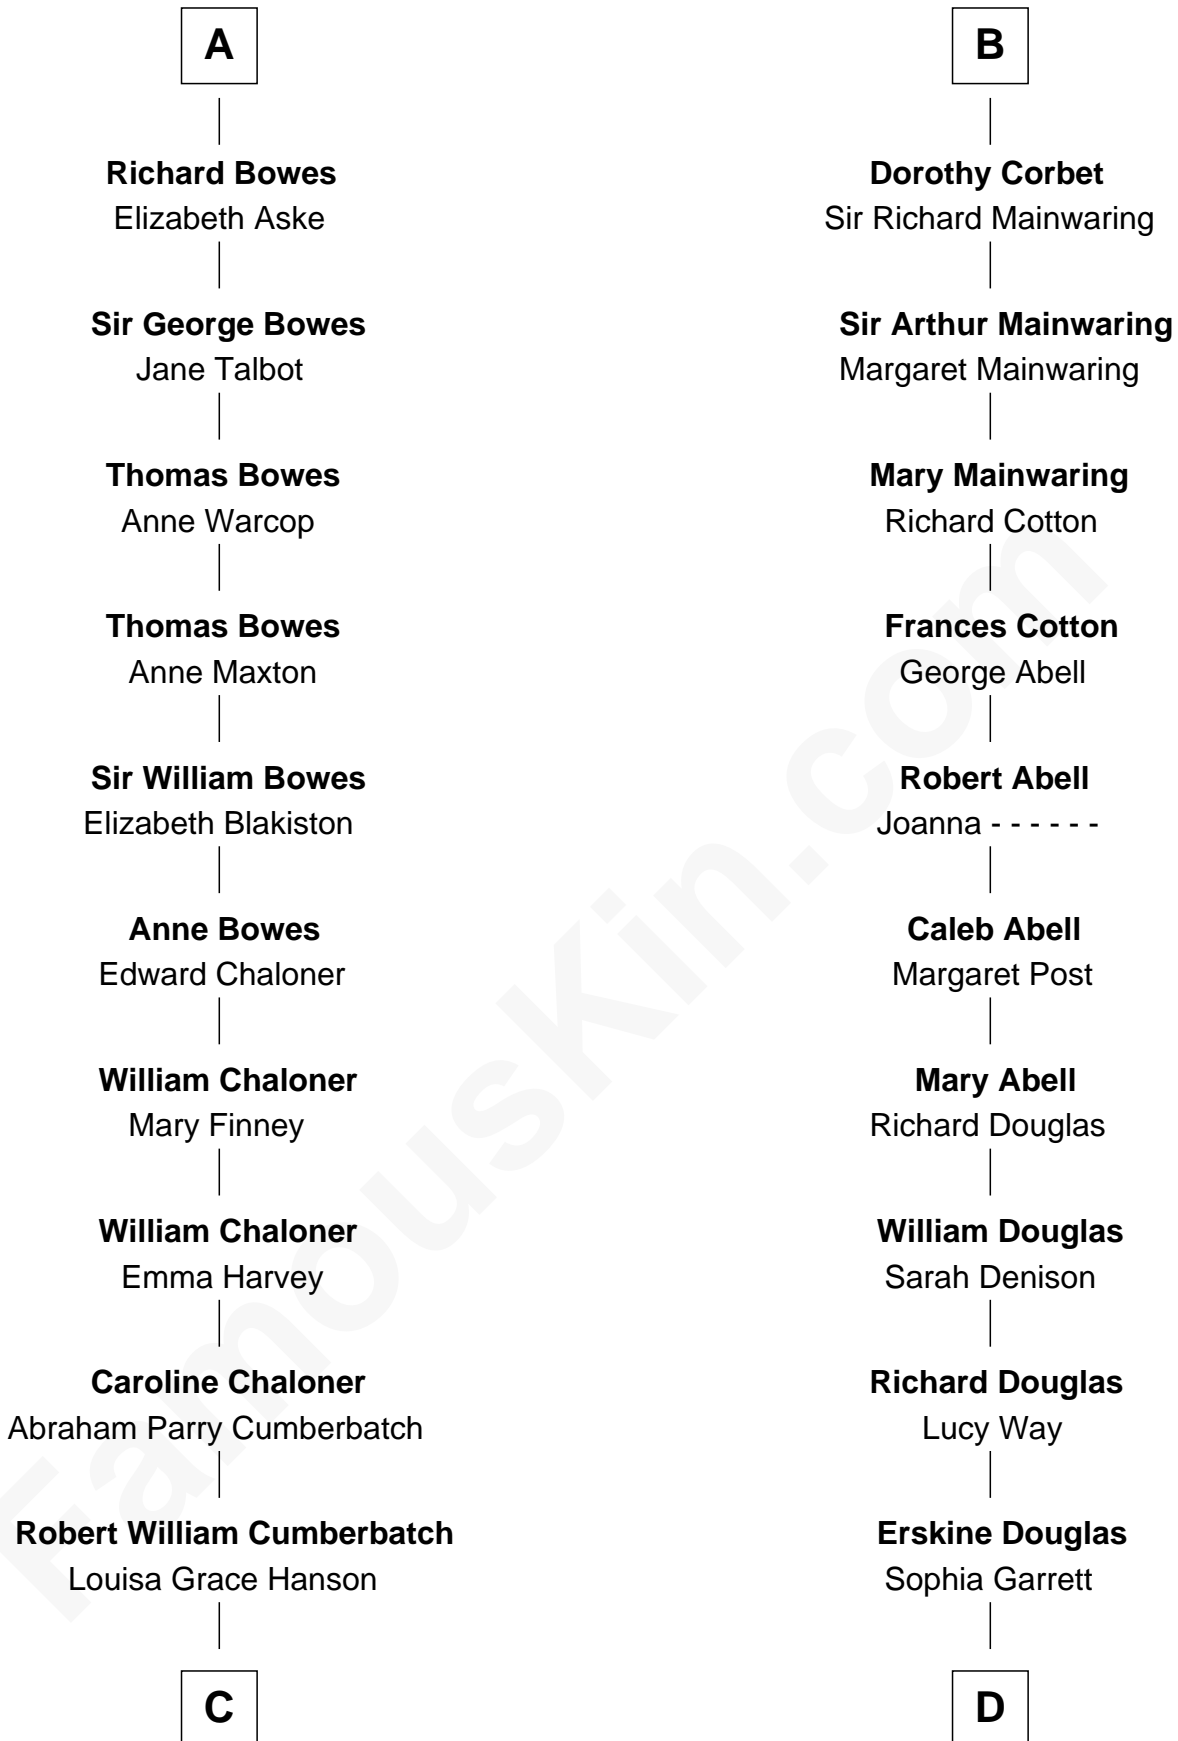

FamousKin.com

Relationship Chart of

Benedict Cumberbatch
Movie, Television and Stage Actor

20th cousin 1 time removed of

Illeana Douglas
TV and Movie Actress

C

Henry Alfred Cumberbatch

Hélène Gertrude Rees

Henry Carlton Cumberbatch

Pauline Ellen Laing Congdon

Timothy Carlton Congdon Cumberbatch

Wanda Ventham

Benedict Cumberbatch

Movie, Television and Stage Actor

D

Emma Jane Douglas