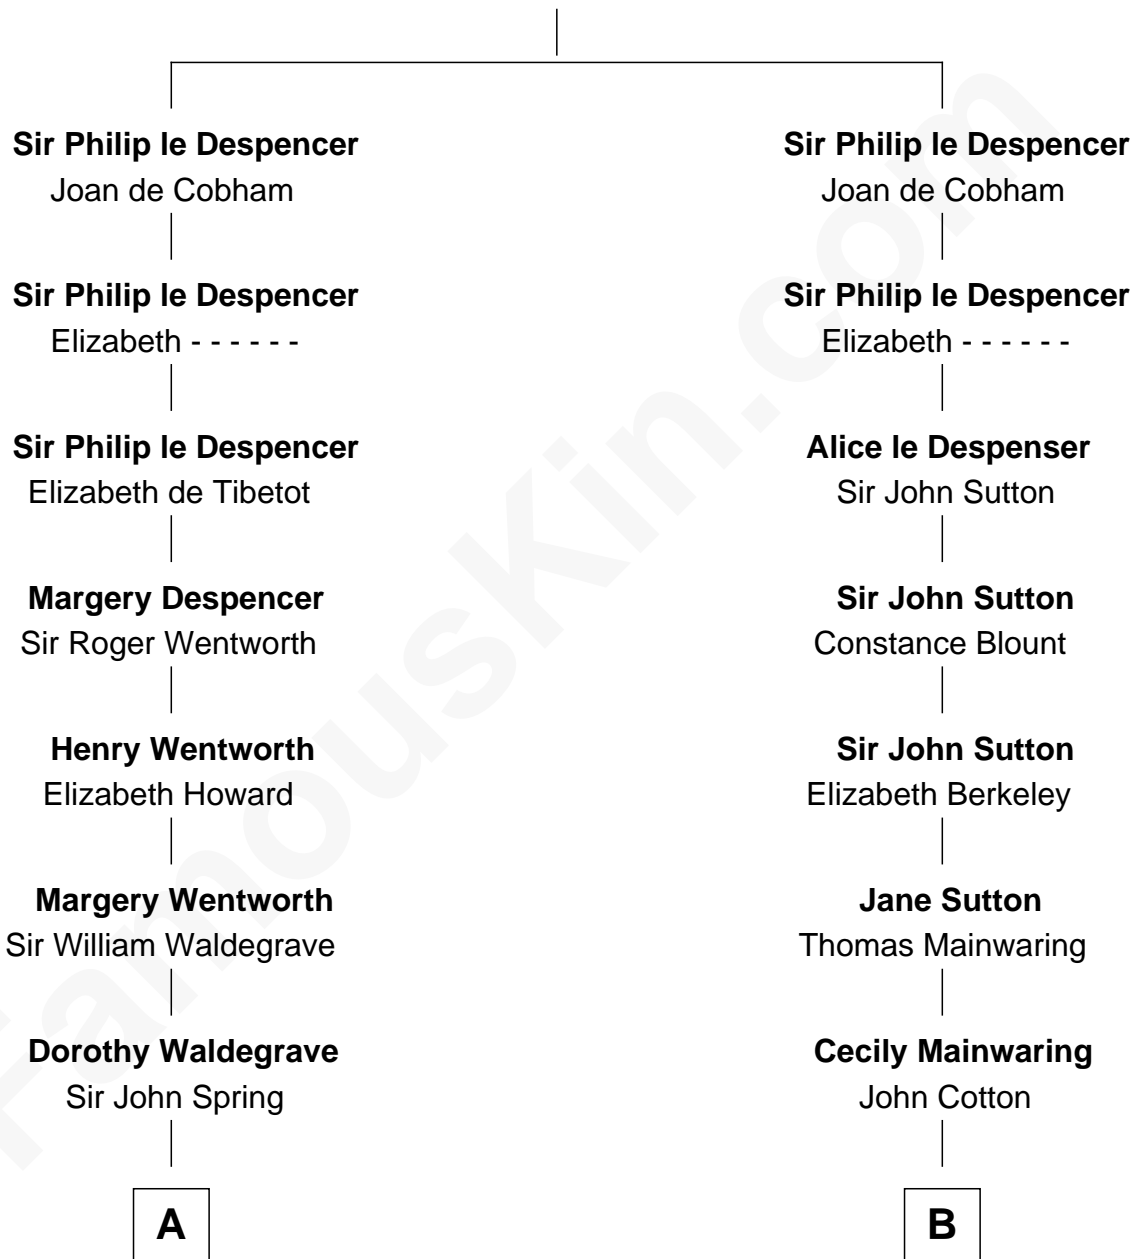

**FamousKin.com**  
**Relationship Chart of**  
**Benedict Cumberbatch**  
*Movie, Television and Stage Actor*

20th cousin of

**Illeana Douglas**  
*TV and Movie Actress*

**Sir Philip le Despencer**  
 Margaret de Goushill

**C**

**Henry Alfred Cumberbatch**

Hélène Gertrude Rees

**Henry Carlton Cumberbatch**

Pauline Ellen Laing Congdon

**Timothy Carlton Congdon Cumberbatch**

Wanda Ventham

**Benedict Cumberbatch**

*Movie, Television and Stage Actor*

**D**

**Lena Priscilla Shackelford**

Edouard Gregory Hesselberg

**Melvyn Edouard Hesselberg**

Rosalind Hightower

**Gregory Hesselberg**

Joan Georgescu

**Illeana Douglas**

*TV and Movie Actress*