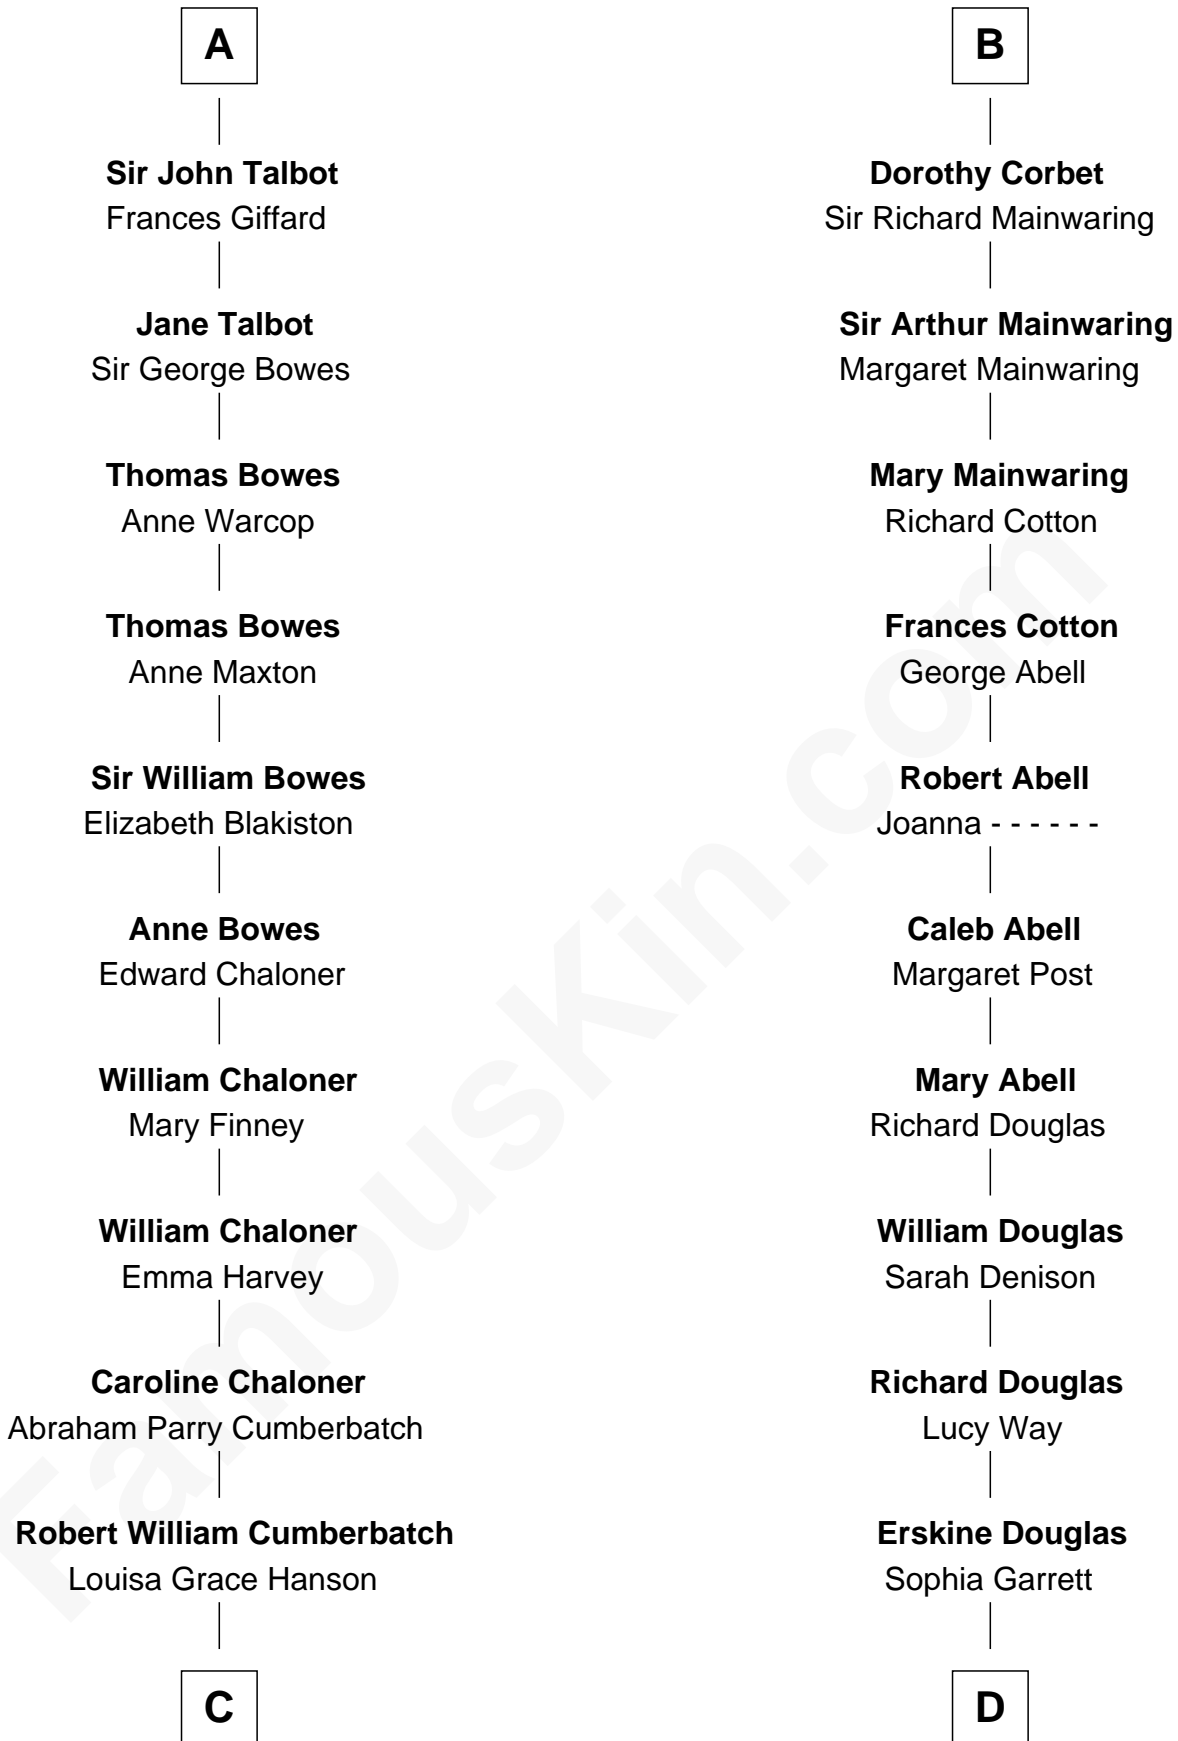

FamousKin.com
Relationship Chart of
Benedict Cumberbatch
Movie, Television and Stage Actor

20th cousin 1 time removed of

Illeana Douglas
TV and Movie Actress

Sir Roger Darcy
 Isabel de Aton

C

Henry Alfred Cumberbatch